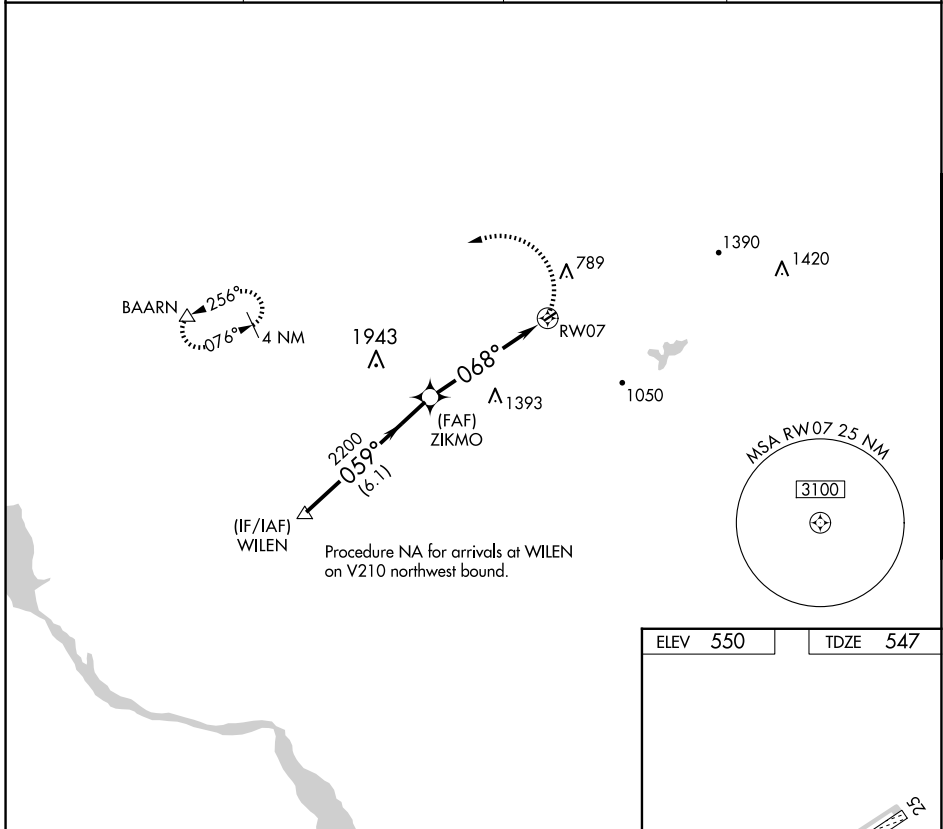

APP CRS	Rwy Idg	1991
068°	TDZE	547
	Apt Elev	550

RNAV (GPS) RWY 7

KELLER BROTHERS (Ø8N)

RNP APCH.	<p>▼ Procedure NA at night. Rwy 7 helicopter visibility reduction below 1 SM NA. Use Lancaster altimeter setting; when not received, use Reading altimeter setting and increase all MDA 40 feet.</p> <p>▲ NA</p>	<p>MISSED APPROACH: Climbing left turn to 3000 direct BAARN and hold.</p>
-----------	--	---

LNS ASOS 125.675	HARRISBURG APP CON 126.45 281.525	CTAF 122.9	121.9
----------------------------	---	----------------------	--------------

NE-4, 15 MAY 2025 to 12 JUN 2025

NE-4, 15 MAY 2025 to 12 JUN 2025

ELEV	550	TDZE	547
------	------------	------	------------

CATEGORY	A	B	C	D
LNAV MDA	1640-1¼ 1093 (1100-1¼)	1640-1½ 1093 (1100-1½)	NA	