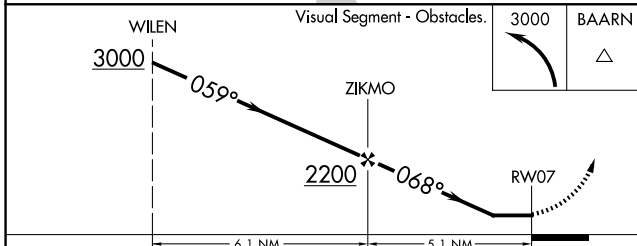

CATEGORY	A	B	C	D
LNAV MDA	1640-1¼ 1093 (1100-1¼)	1640-1½ 1093 (1100-1½)	NA