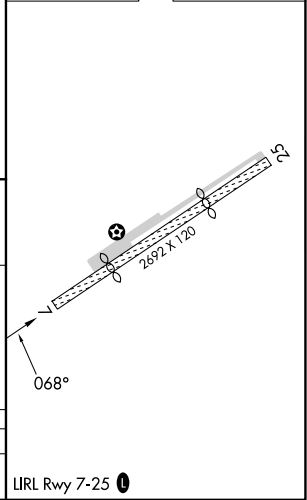

CATEGORY	A	B	C	D
LNAV MDA	1640-1¼ 1093 (1100-1¼)	1640-1½ 1093 (1100-1½)	NA