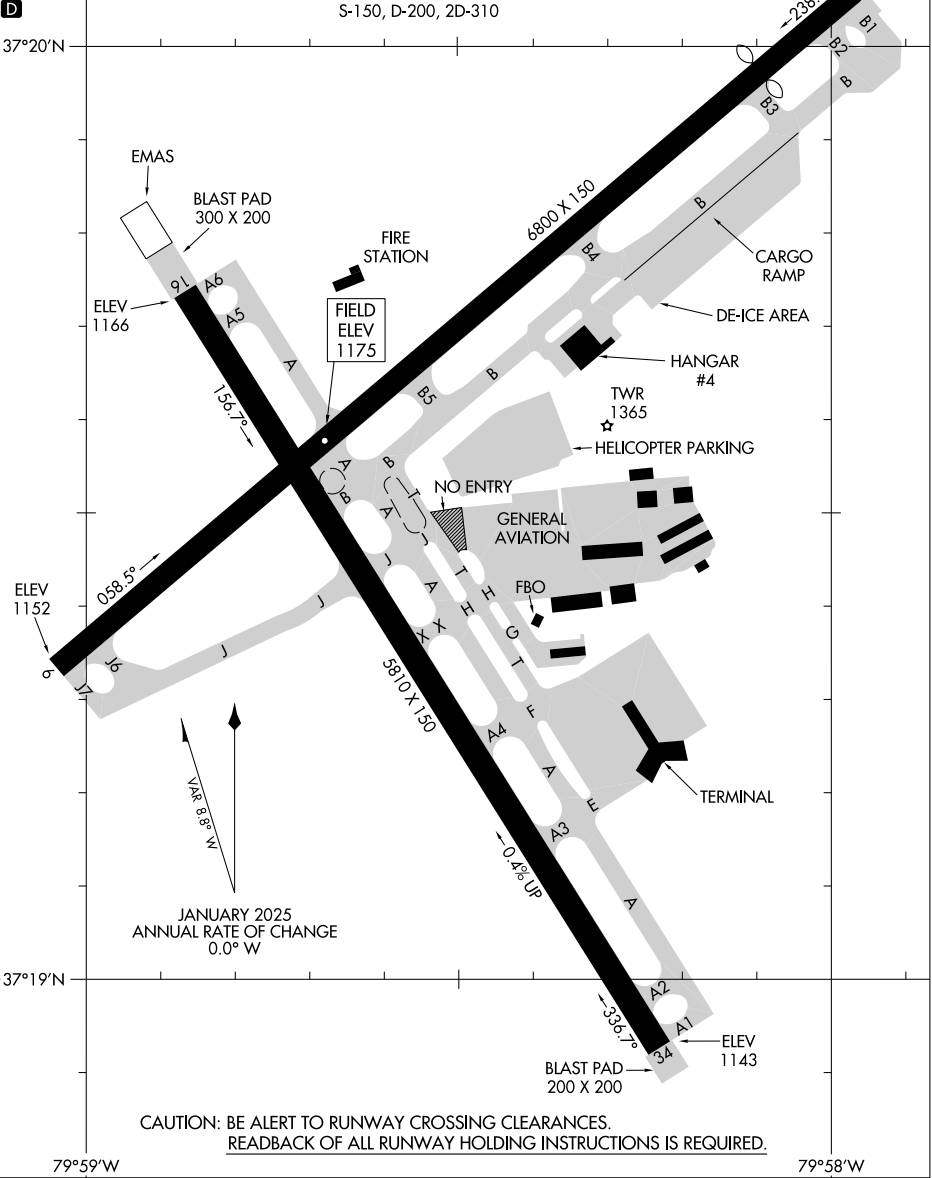

# AIRPORT DIAGRAM

ROANOKE/BLACKSBURG RGNL (WOODRUM FLD) (R.O.A)  
AL-349 (FAA)  
ROANOKE, VIRGINIA

ATIS  
132.375  
ROANOKE TOWER  
118.3 257.8  
GND CON  
121.9 257.8  
CLNC DEL  
119.7

RWY 06-24  
PCR 530 F/B/X/T  
S-150, D-200, 2D-310  
RWY 16-34  
PCR 484 F/A/X/T  
S-150, D-200, 2D-310

NE-3, 15 MAY 2025 to 12 JUN 2025

NE-3, 15 MAY 2025 to 12 JUN 2025

CAUTION: BE ALERT TO RUNWAY CROSSING CLEARANCES.  
READBACK OF ALL RUNWAY HOLDING INSTRUCTIONS IS REQUIRED.

# AIRPORT DIAGRAM

25107

ROANOKE/BLACKSBURG RGNL (WOODRUM FLD) (R.O.A)  
ROANOKE, VIRGINIA

ROANOKE, VIRGINIA