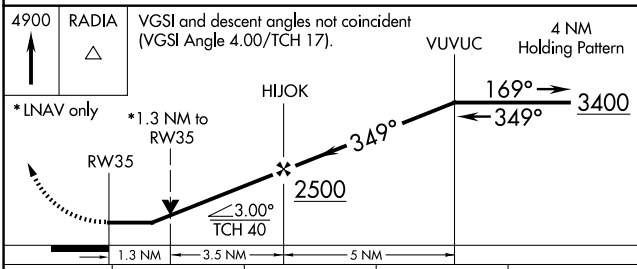

WAAS CH 93634 W35A	APP CRS 349°	Rwy Idg 3386 TDZE 933 Apt Elev 938
--	------------------------	---

RNAV (GPS) RWY 35

LYNCHBURG RGNL/PRESTON GLENN FLD (LYH)

RNP APCH.	<p>▼ Circling Rwy 17 NA at night. ▲ Rwy 35 helicopter visibility reduction below ¾ SM NA.</p>	MISSED APPROACH: Climb to 4900 direct RADIA and hold.
-----------	---	---

ATIS 119.8	ROANOKE APP CON 135.0 254.325	LYNCHBURG TOWER ★ 127.65 (CTAF) 257.8	GND CON 121.9	UNICOM 122.95
----------------------	---	---	-------------------------	-------------------------

Procedure NA for arrivals at SYCAM on V469 southbound.