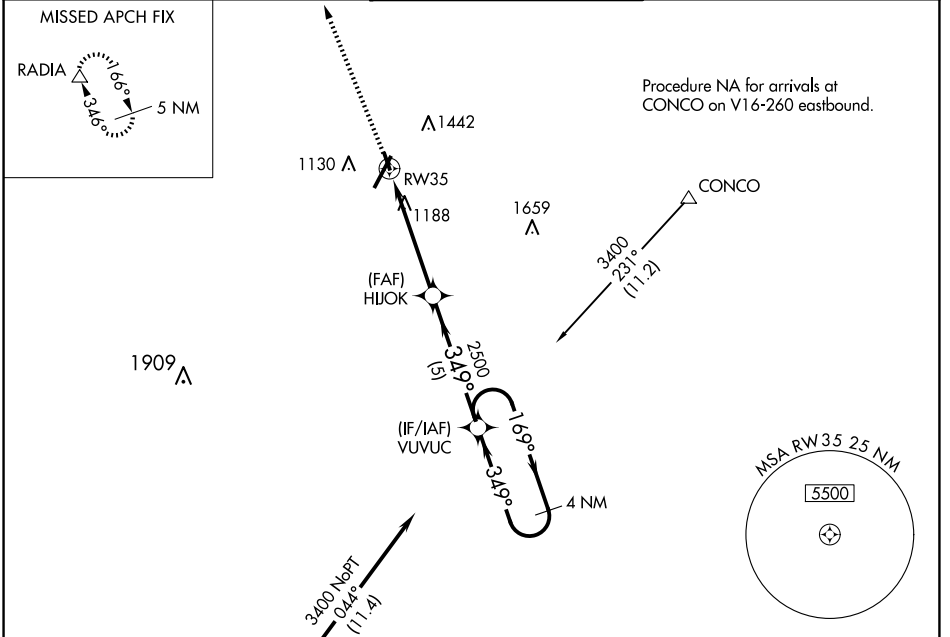

WAAS CH 93634 W35A	APP CRS 349°	Rwy Idg 3386 TDZE 933 Apt Elev 938
--	------------------------	---

RNAV (GPS) RWY 35

LYNCHBURG RGNL/PRESTON GLENN FLD (LYH)

RNP APCH.	<p>▼ Circling Rwy 17 NA at night. ▲ Rwy 35 helicopter visibility reduction below ¾ SM NA.</p>	MISSED APPROACH: Climb to 4900 direct RADIA and hold.
-----------	---	---

ATIS 119.8	ROANOKE APP CON 135.0 254.325	LYNCHBURG TOWER ★ 127.65 (CTAF) 257.8	GND CON 121.9	UNICOM 122.95
----------------------	---	---	-------------------------	-------------------------

Procedure NA for arrivals at SYCAM on V469 southbound.

CATEGORY	A	B	C	D
LP MDA	1480-1	547 (600-1)		NA
RNAV MDA	1500-1	567 (600-1)		NA
CIRCLING	1660-1 722 (800-1)	1780-1 ¼ 842 (900-1 ¼)		NA

NE-3, 15 MAY 2025 to 12 JUN 2025

NE-3, 15 MAY 2025 to 12 JUN 2025