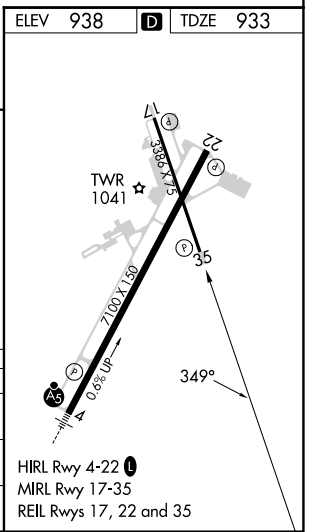

NE-3, 15 MAY 2025 to 12 JUN 2025

NE-3, 15 MAY 2025 to 12 JUN 2025