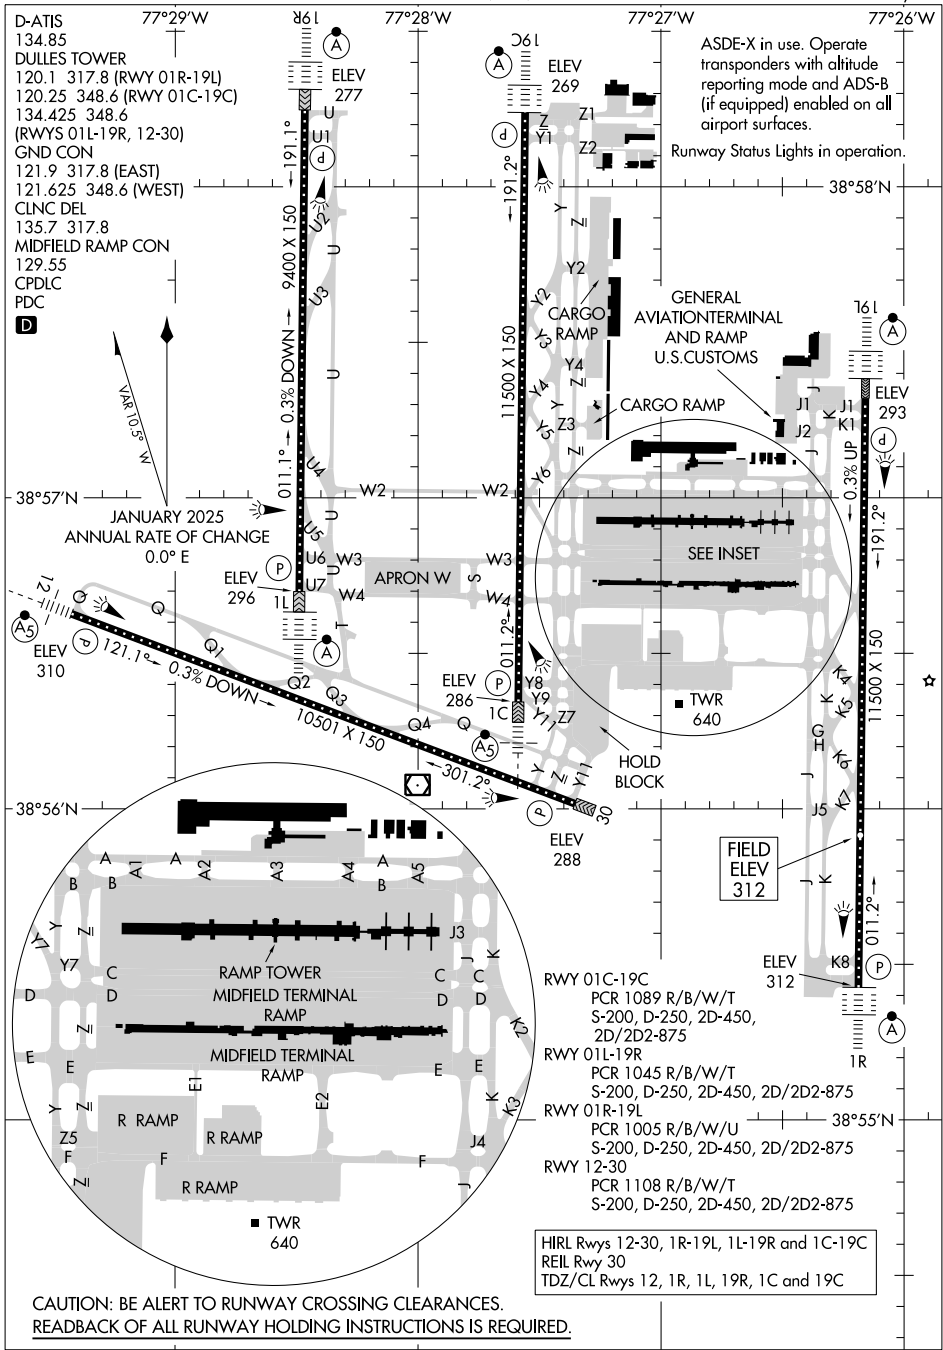

AIRPORT DIAGRAM

AL-5100 (FAA)

WASHINGTON DULLES INTL (IAD)
WASHINGTON, DC

NE-3, 15 MAY 2025 to 12 JUN 2025

NE-3, 15 MAY 2025 to 12 JUN 2025

AIRPORT DIAGRAM

WASHINGTON, DC
WASHINGTON DULLES INTL (IAD)