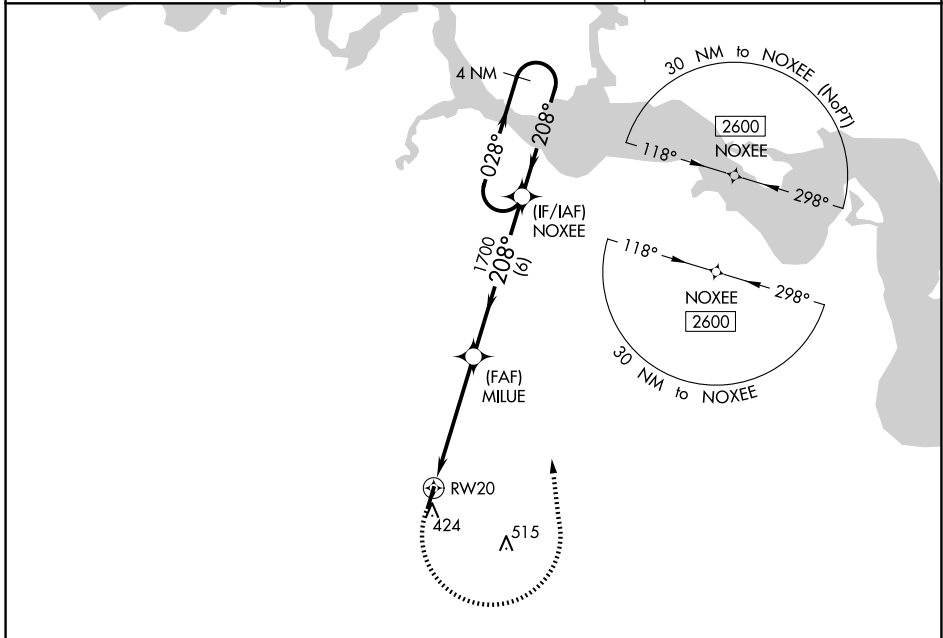

APP CRS 208°	Rwy Idg 3866
	TDZE 110
	Apt Elev 111

RNAV (GPS) RWY 20

WAKEFIELD MUNI (AKQ)

	DME/DME RNP-0.3 NA. Procedure NA at night.	MISSED APPROACH: Climbing left turn 2600 direct NOXEE and hold.
--	---	--

ASOS 128.325	NORFOLK APP CON 127.9 269.425	UNICOM 122.8 (CTAF)
------------------------	---	-------------------------------

NE-3, 15 MAY 2025 to 12 JUN 2025

NE-3, 15 MAY 2025 to 12 JUN 2025