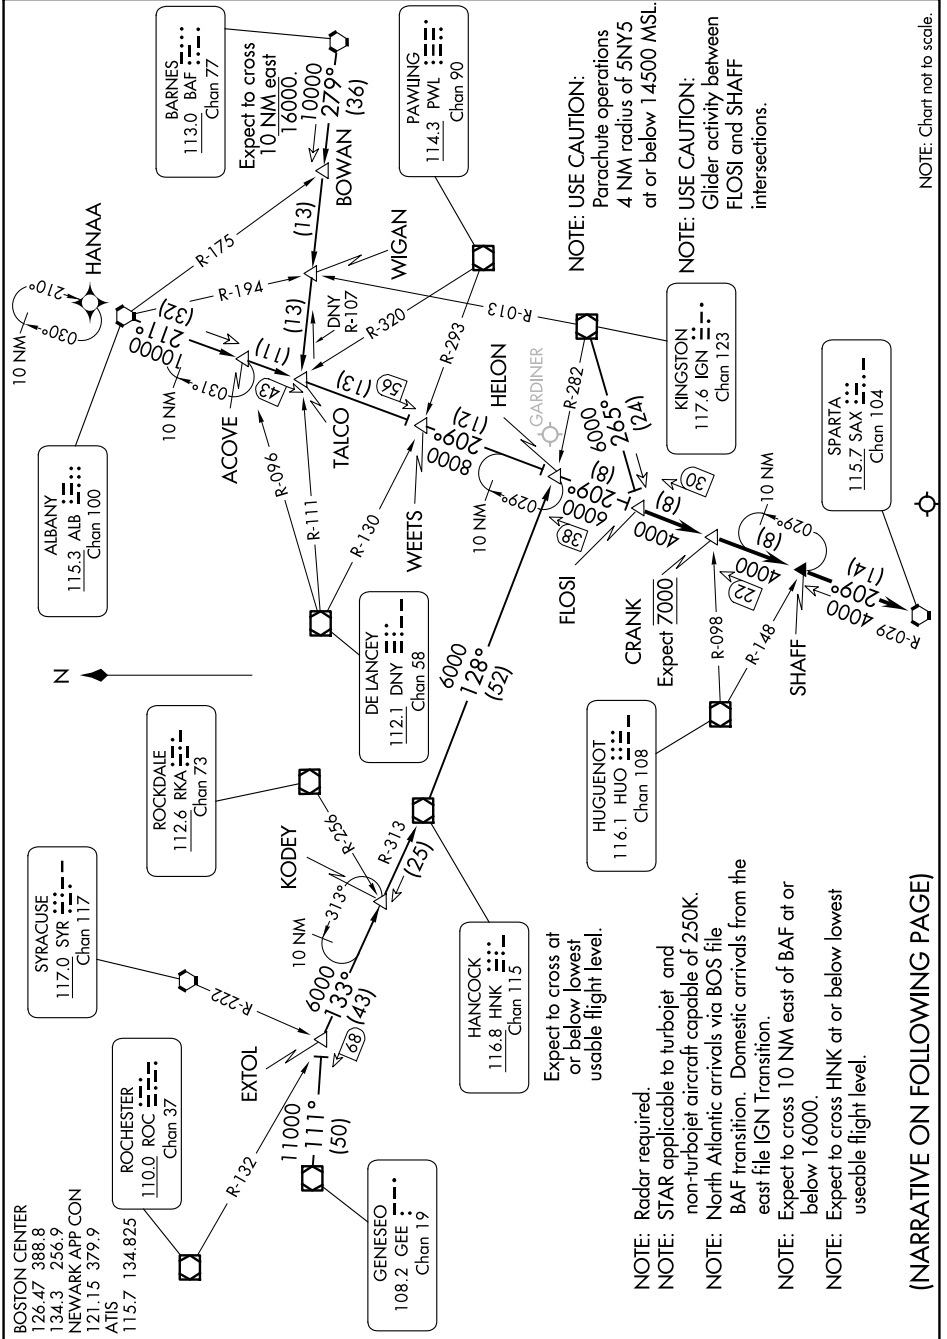

SHAFF SEVEN ARRIVAL

AL-285 (FAA)

NEWARK LIBERTY INTL (EWR)

NEWARK, NEW JERSEY

NE-2, 15 MAY 2025 to 12 JUN 2025

NOTE: Chart not to scale.

NE-2, 15 MAY 2025 to 12 JUN 2025

(NARRATIVE ON FOLLOWING PAGE)

SHAFF SEVEN ARRIVAL