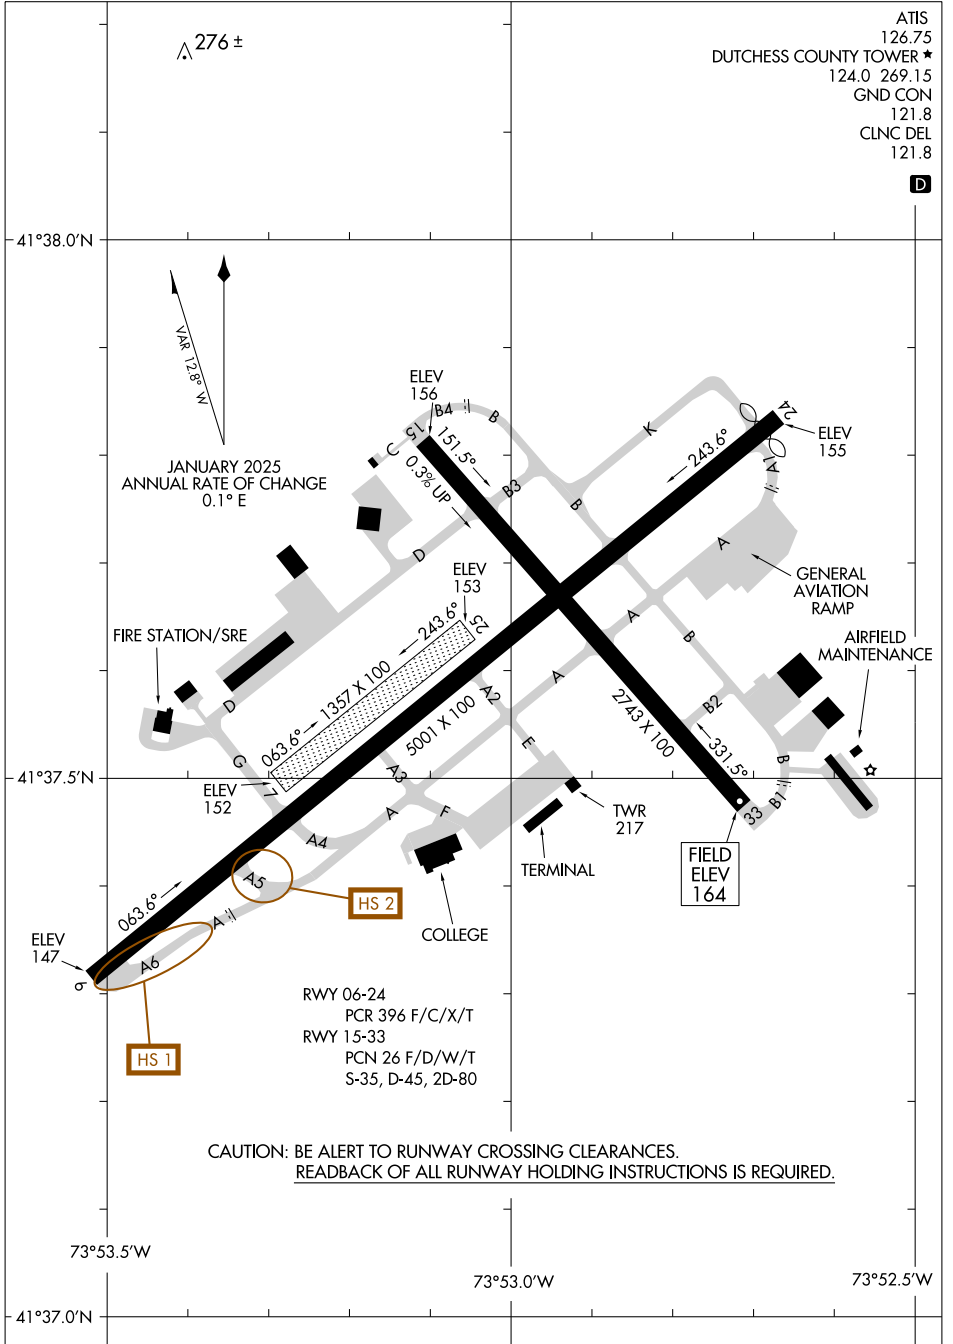

25107

AIRPORT DIAGRAM

AL-286 (FAA)

HUDSON VALLEY RGNL (POU)
POUGHKEEPSIE, NEW YORK

NE-2, 15 MAY 2025 to 12 JUN 2025

NE-2, 15 MAY 2025 to 12 JUN 2025

AIRPORT DIAGRAM

25107

POUGHKEEPSIE, NEW YORK
HUDSON VALLEY RGNL (POU)