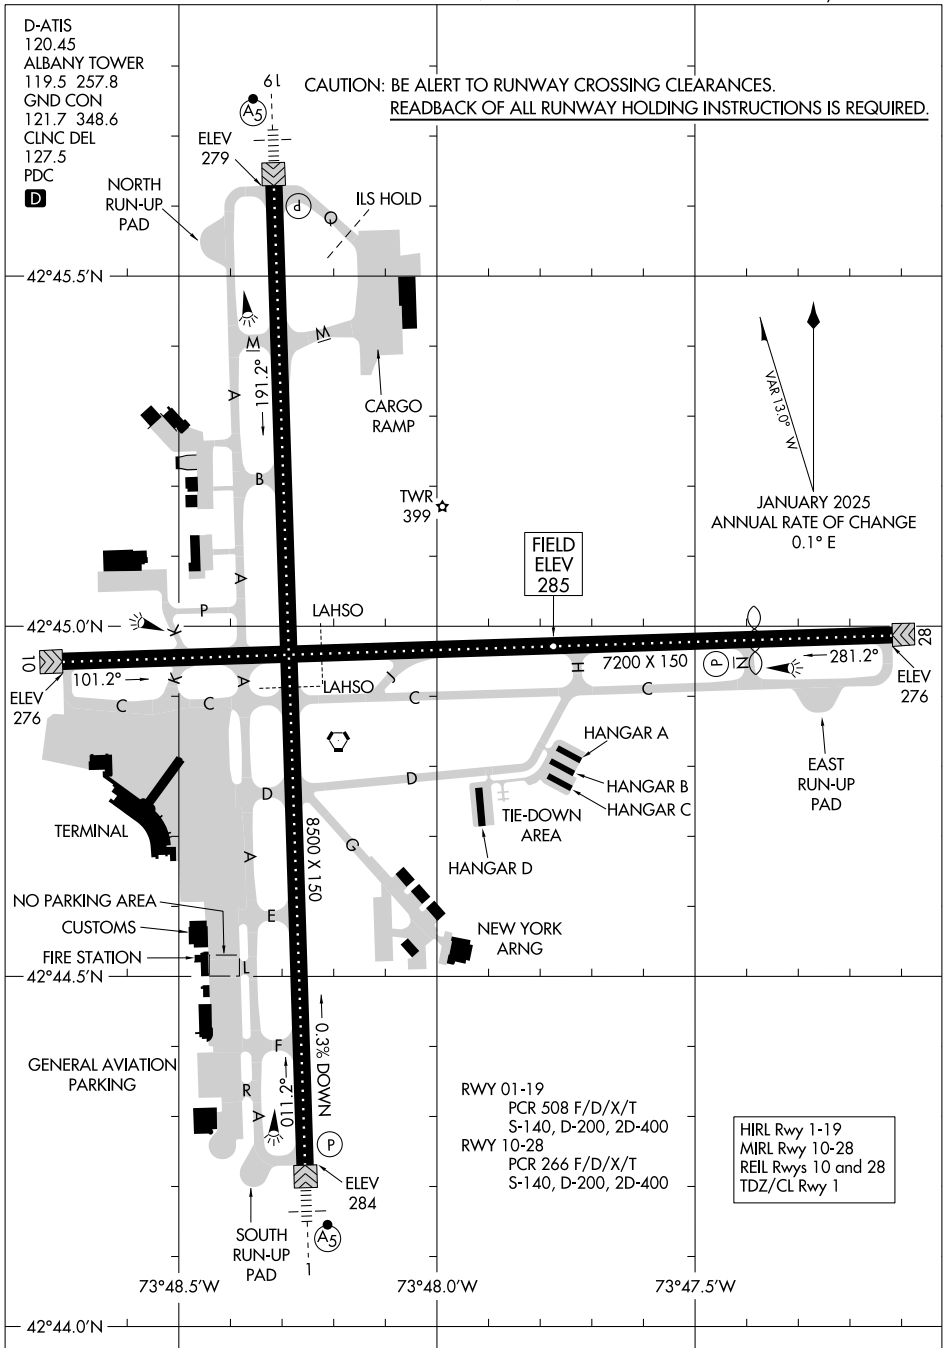

AIRPORT DIAGRAM

AL-10 (FAA)

ALBANY INTL (ALB)
ALBANY, NEW YORK

NE-2, 15 MAY 2025 to 12 JUN 2025

NE-2, 15 MAY 2025 to 12 JUN 2025

AIRPORT DIAGRAM

ALBANY, NEW YORK
ALBANY INTL (ALB)