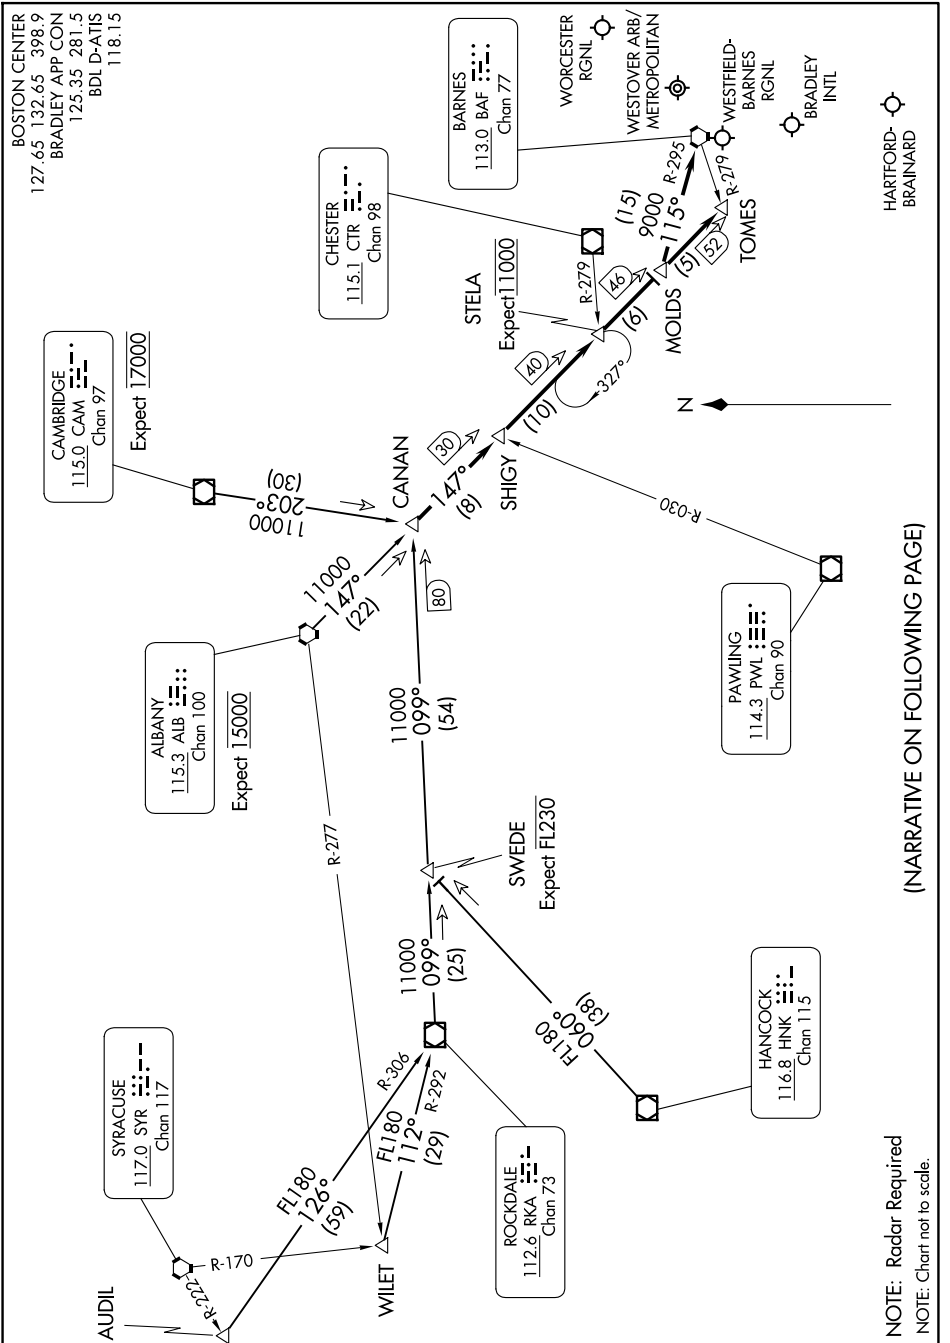

(STELA.STELA1) 23334

AL-460 (FAA)

STELA ONE ARRIVAL

WINDSOR LOCKS, CONNECTICUT

NE-1, 15 MAY 2025 to 12 JUN 2025

(NARRATIVE ON FOLLOWING PAGE)

NE-1, 15 MAY 2025 to 12 JUN 2025

STELA ONE ARRIVAL

(STELA.STELA1) 31MAY12

WINDSOR LOCKS, CONNECTICUT

NOTE: Radar Required
NOTE: Chart not to scale.