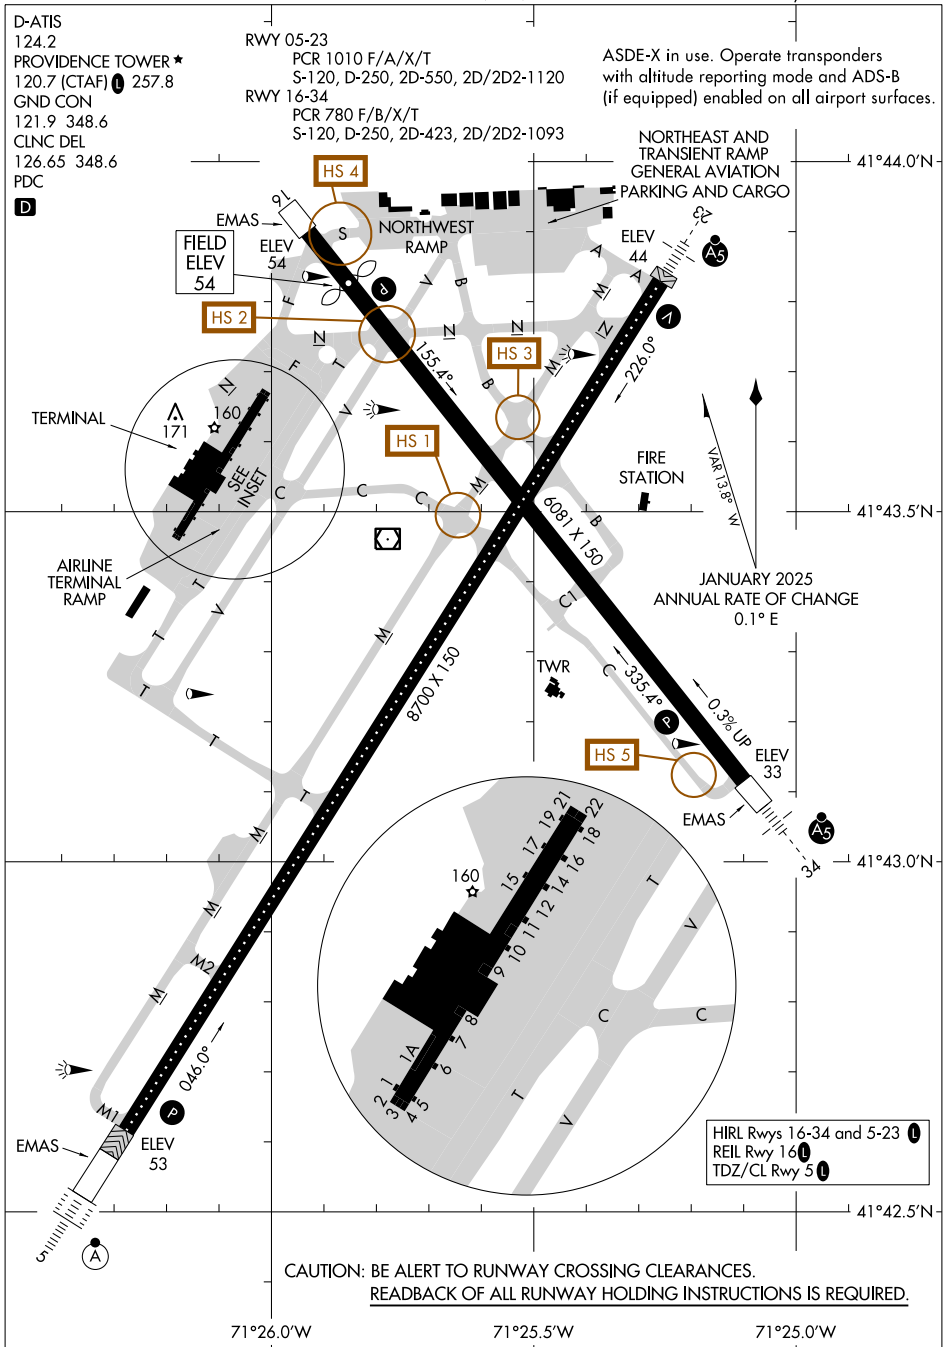

25107

# AIRPORT DIAGRAM

AL-333 (FAA)

RHODE ISLAND TF GREEN INTL (PVD)  
PROVIDENCE, RHODE ISLAND

# AIRPORT DIAGRAM

25107

PROVIDENCE, RHODE ISLAND  
RHODE ISLAND TF GREEN INTL (PVD)