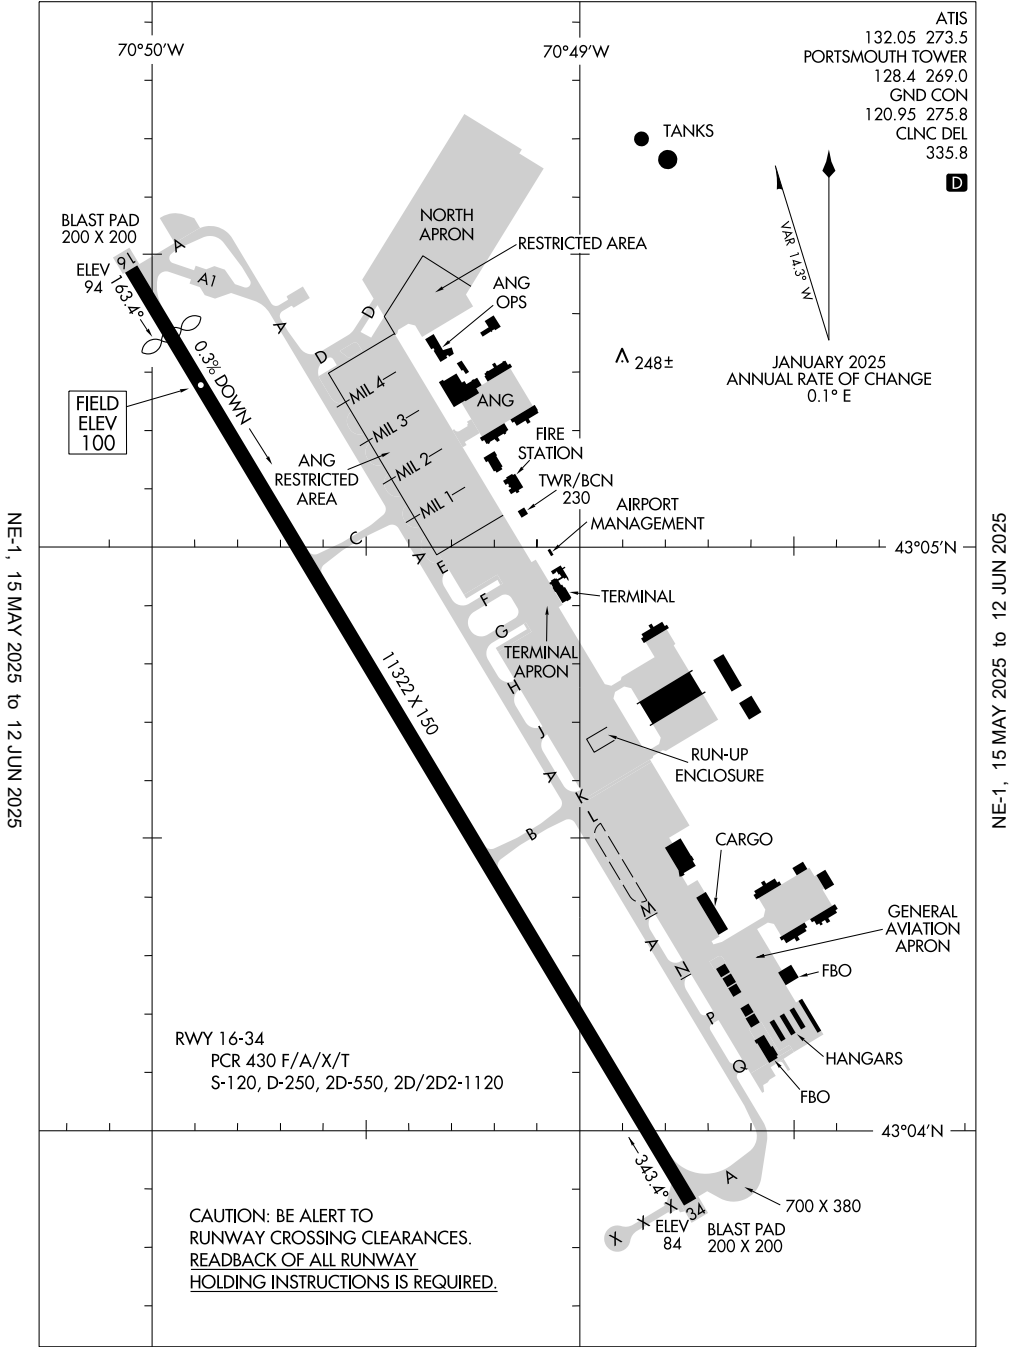

AIRPORT DIAGRAM

AL-678 (FAA)

PORTSMOUTH INTL AT PEASE (PSM)
PORTSMOUTH, NEW HAMPSHIRE

NE-1, 15 MAY 2025 to 12 JUN 2025

NE-1, 15 MAY 2025 to 12 JUN 2025

AIRPORT DIAGRAM

PORTSMOUTH, NEW HAMPSHIRE
PORTSMOUTH INTL AT PEASE (PSM)