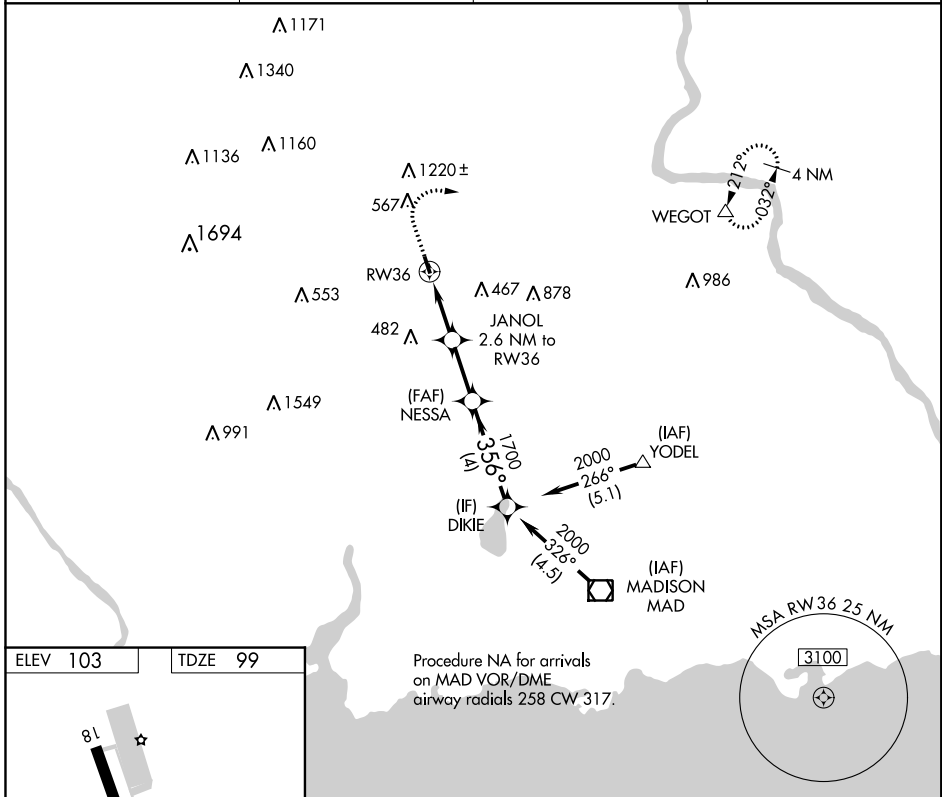

WAAS CH 81832 W36A	APP CRS 356°	Rwy Idg TDZE Apt Elev	3100 99 103
--	------------------------	-----------------------------	--

RNAV (GPS) RWY 36

MERIDEN MARKHAM MUNI (MMK)

⚠ When local altimeter setting not received, use Hartford altimeter setting and increase all MDA 60 feet. DME/DME RNP-0.3 NA.
⚠ VDP NA with Hartford altimeter setting. Procedure NA at night.

MISSED APPROACH: Climb to 800 then climbing right turn to 2500 direct WEGOT and hold.

ASOS 134.925	BRADLEY APP CON 127.8 269.325	CLNC DEL 120.65	UNICOM 123.05 (CTAF) Ⓛ
------------------------	---	---------------------------	---

CATEGORY	A	B	C	D
LP MDA	660-1	561 (600-1)		NA
LNAV MDA	760-1	661 (700-1)		NA
C CIRCLING	780-1	677 (700-1)		NA

NE-1, 20 JUL 2017 to 17 AUG 2017

NE-1, 20 JUL 2017 to 17 AUG 2017