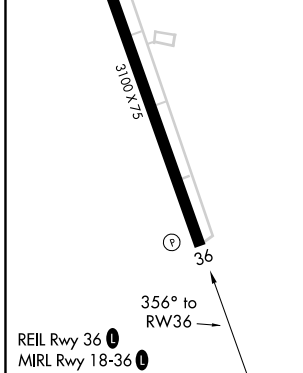

WAAS CH 81832 W36A	APP CRS 356°	Rwy Idg TDZE Apt Elev	3100 99 103
--	------------------------	-----------------------------	--

RNAV (GPS) RWY 36

MERIDEN MARKHAM MUNI (MMK)

⚠ When local altimeter setting not received, use Hartford altimeter setting and increase all MDA 60 feet. DME/DME RNP-0.3 NA.
⚠ VDP NA with Hartford altimeter setting. Procedure NA at night.

MISSED APPROACH: Climb to 800 then climbing right turn to 2500 direct WEGOT and hold.

ASOS 134.925	BRADLEY APP CON 127.8 269.325	CLNC DEL 120.65	UNICOM 123.05 (CTAF) Ⓛ
------------------------	---	---------------------------	---