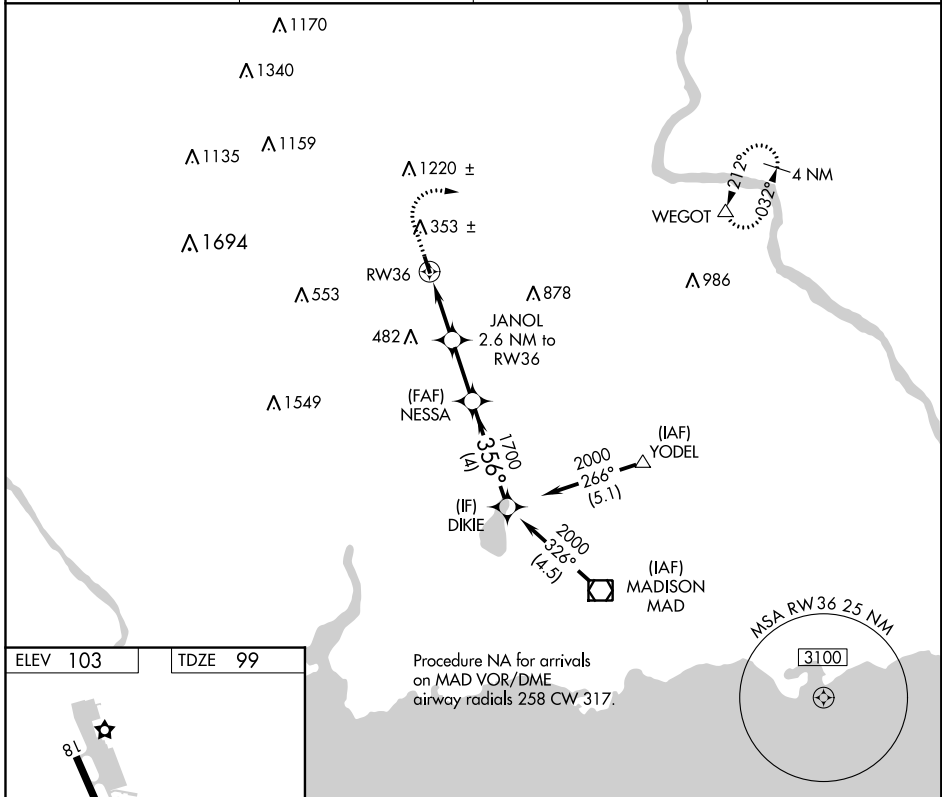

WAAS CH 81832 W36A	APP CRS 356°	Rwy Idg TDZE Apt Elev	3100 99 103
--	------------------------	-----------------------------	--

RNAV (GPS) RWY 36

MERIDEN MARKHAM MUNI (MMK)

⚠ When local altimeter setting not received, use Hartford altimeter setting and increase all MDA 60 feet. DME/DME RNP-0.3 NA.
⚠ VDP NA with Hartford altimeter setting. Procedure NA at night.

MISSED APPROACH: Climb to 800 then climbing right turn to 2500 direct WEGOT and hold.

ASOS 134.925	BRADLEY APP CON 127.8 269.325	CLNC DEL 120.65	UNICOM 123.05 (CTAF) ①
------------------------	---	---------------------------	---

NE-1, 11 OCT 2018 to 08 NOV 2018

NE-1, 11 OCT 2018 to 08 NOV 2018