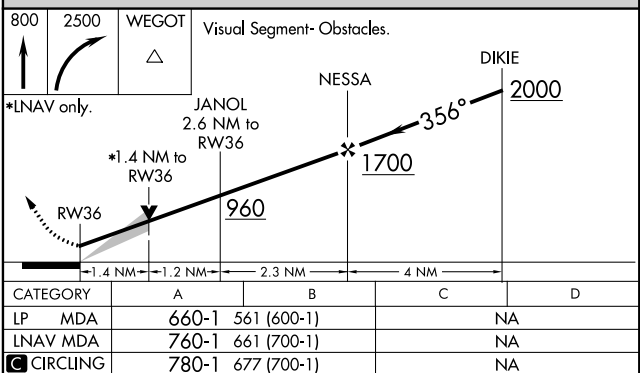

WAAS CH 81832 W36A	APP CRS 356°	Rwy Idg TDZE Apt Elev	3100 99 103
--	------------------------	-----------------------------	--

RNAV (GPS) RWY 36

MERIDEN MARKHAM MUNI (MMK)

⚠ When local altimeter setting not received, use Hartford altimeter setting and increase all MDA 60 feet. DME/DME RNP-0.3 NA.
⚠ VDP NA with Hartford altimeter setting. Procedure NA at night.

MISSED APPROACH: Climb to 800 then climbing right turn to 2500 direct WEGOT and hold.

ASOS 134.925	BRADLEY APP CON 127.8 269.325	CLNC DEL 120.65	UNICOM 123.05 (CTAF) ①
------------------------	---	---------------------------	---