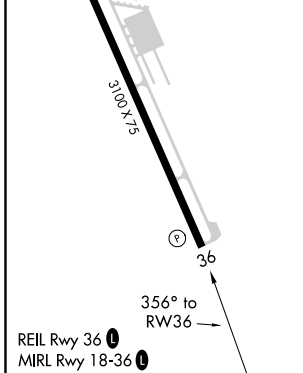

WAAS CH 81832 W36A	APP CRS 356°	Rwy Idg TDZE Apt Elev	3100 99 103
--	------------------------	-----------------------------	--

RNAV (GPS) RWY 36

MERIDEN MARKHAM MUNI (MMK)

⚠ When local altimeter setting not received, use Hartford altimeter setting and increase all MDA 60 feet. DME/DME RNP-0.3 NA.
⚠ VDP NA with Hartford altimeter setting. Procedure NA at night.

MISSED APPROACH: Climb to 800 then climbing right turn to 2500 direct WEGOT and hold.

ASOS 134.925	BRADLEY APP CON 127.8 269.325	CLNC DEL 120.65	UNICOM 123.05 (CTAF) ①
------------------------	---	---------------------------	---