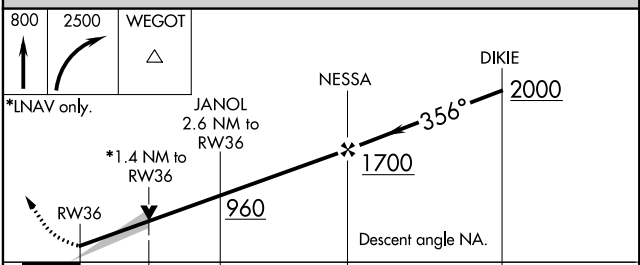

WAAS CH 81832 W36A	APP CRS 356°	Rwy Idg TDZE Apt Elev	3100 99 103
--	------------------------	-----------------------------	--

RNAV (GPS) RWY 36

MERIDEN MARKHAM MUNI (MMK)

⚠ When local altimeter setting not received, use Hartford altimeter setting and increase all MDA 60 feet. DME/DME RNP-0.3 NA.
⚠ VDP NA with Hartford altimeter setting. Procedure NA at night.

MISSED APPROACH: Climb to 800 then climbing right turn to 2500 direct WEGOT and hold.

ASOS 134.925	BRADLEY APP CON 127.8 269.325	CLNC DEL 120.65	UNICOM 123.05 (CTAF) Ⓛ
------------------------	---	---------------------------	---