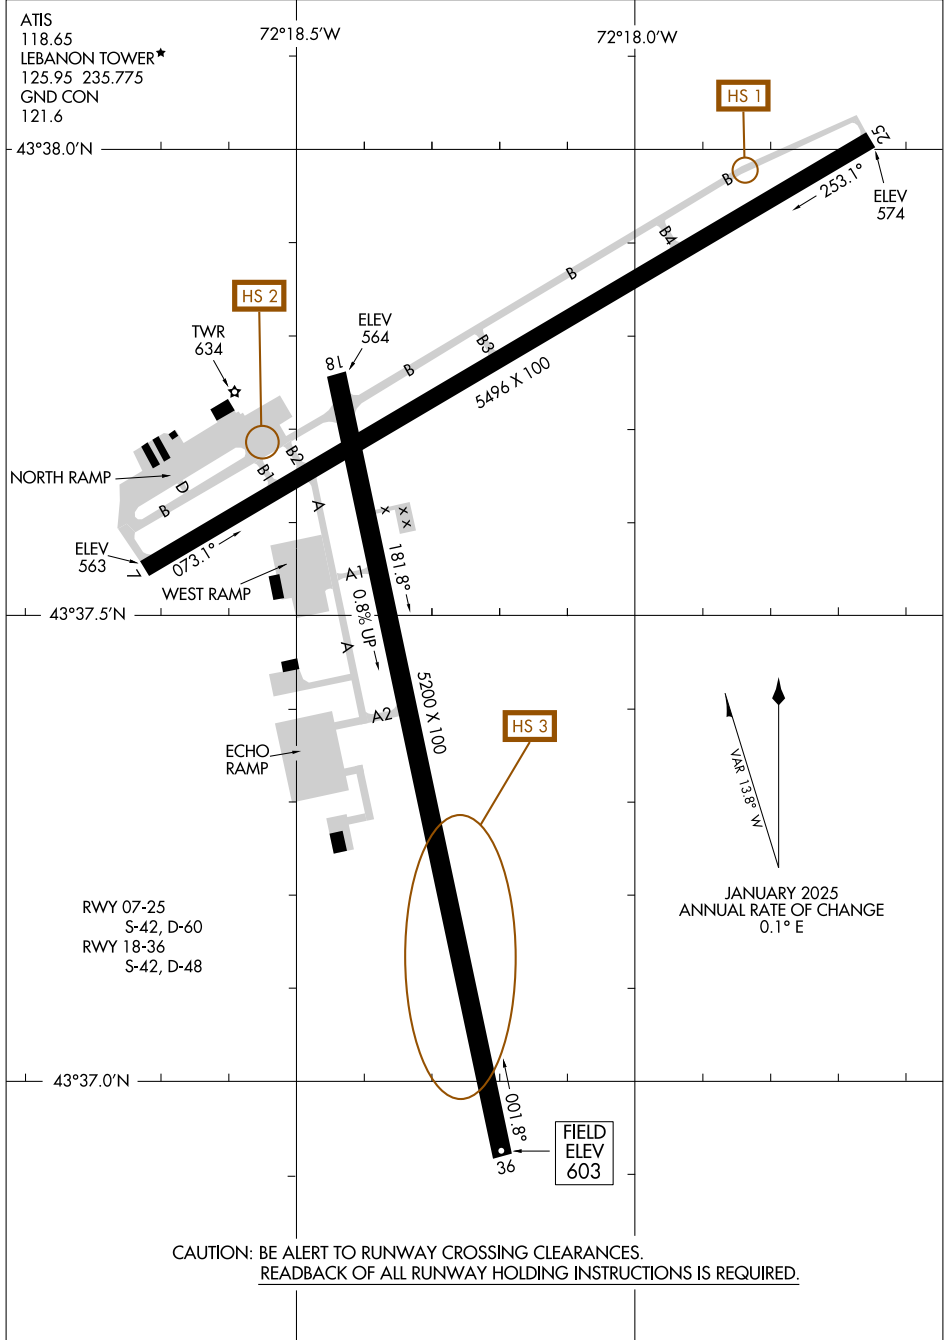

AIRPORT DIAGRAM

AL-859 (FAA)

LEBANON MUNI (L^EB)
LEBANON, NEW HAMPSHIRE

NE-1, 15 MAY 2025 to 12 JUN 2025

NE-1, 15 MAY 2025 to 12 JUN 2025

AIRPORT DIAGRAM

LEBANON, NEW HAMPSHIRE
LEBANON MUNI (L^EB)