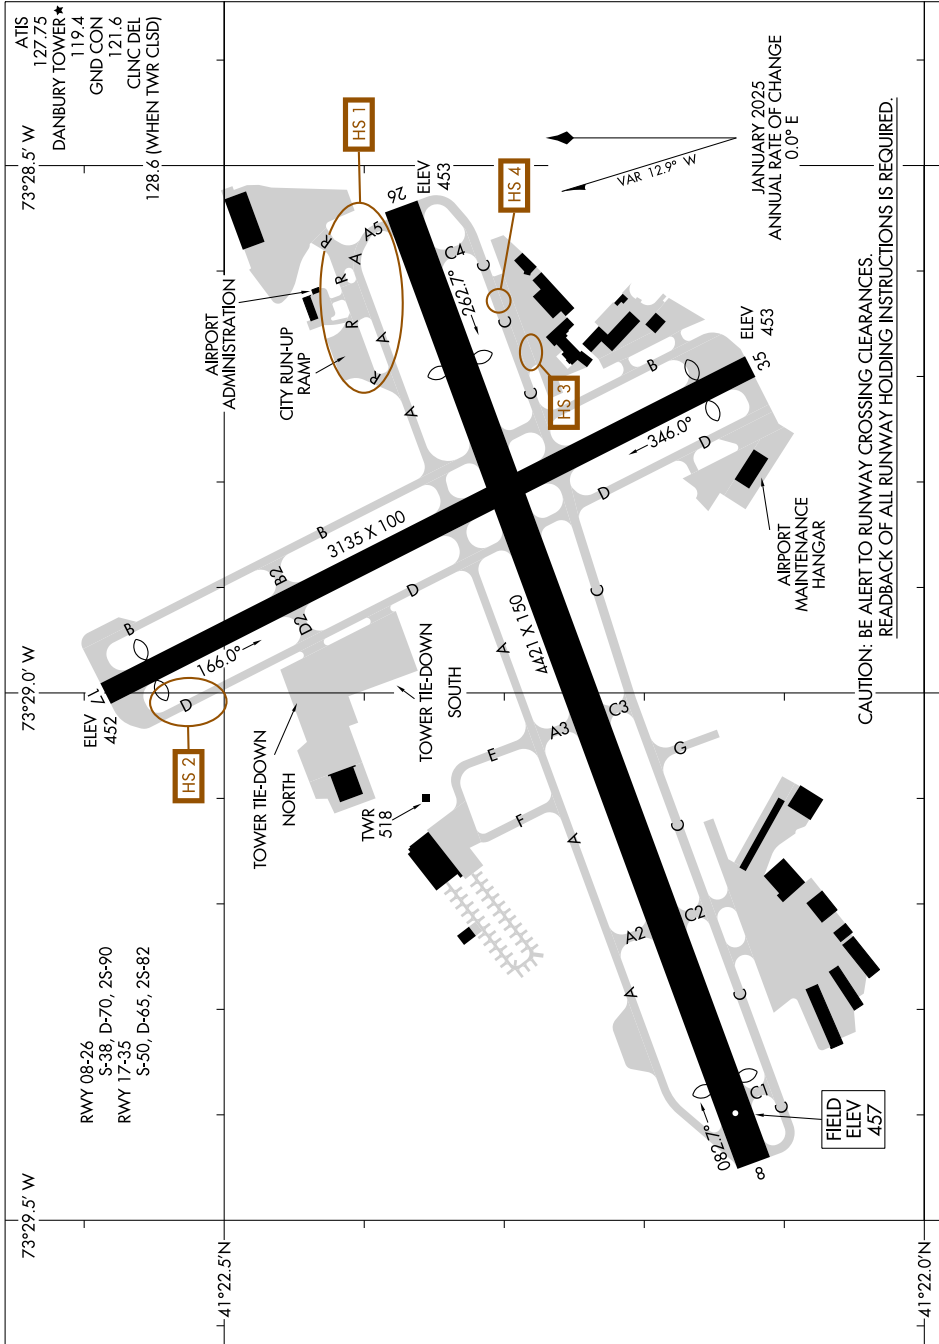

AIRPORT DIAGRAM

AL-5272 (FAA)

DANBURY MUNI (D.X.R.)
DANBURY, CONNECTICUT

NE-1, 15 MAY 2025 to 12 JUN 2025

NE-1, 15 MAY 2025 to 12 JUN 2025

AIRPORT DIAGRAM

DANBURY, CONNECTICUT
DANBURY MUNI (D.X.R.)