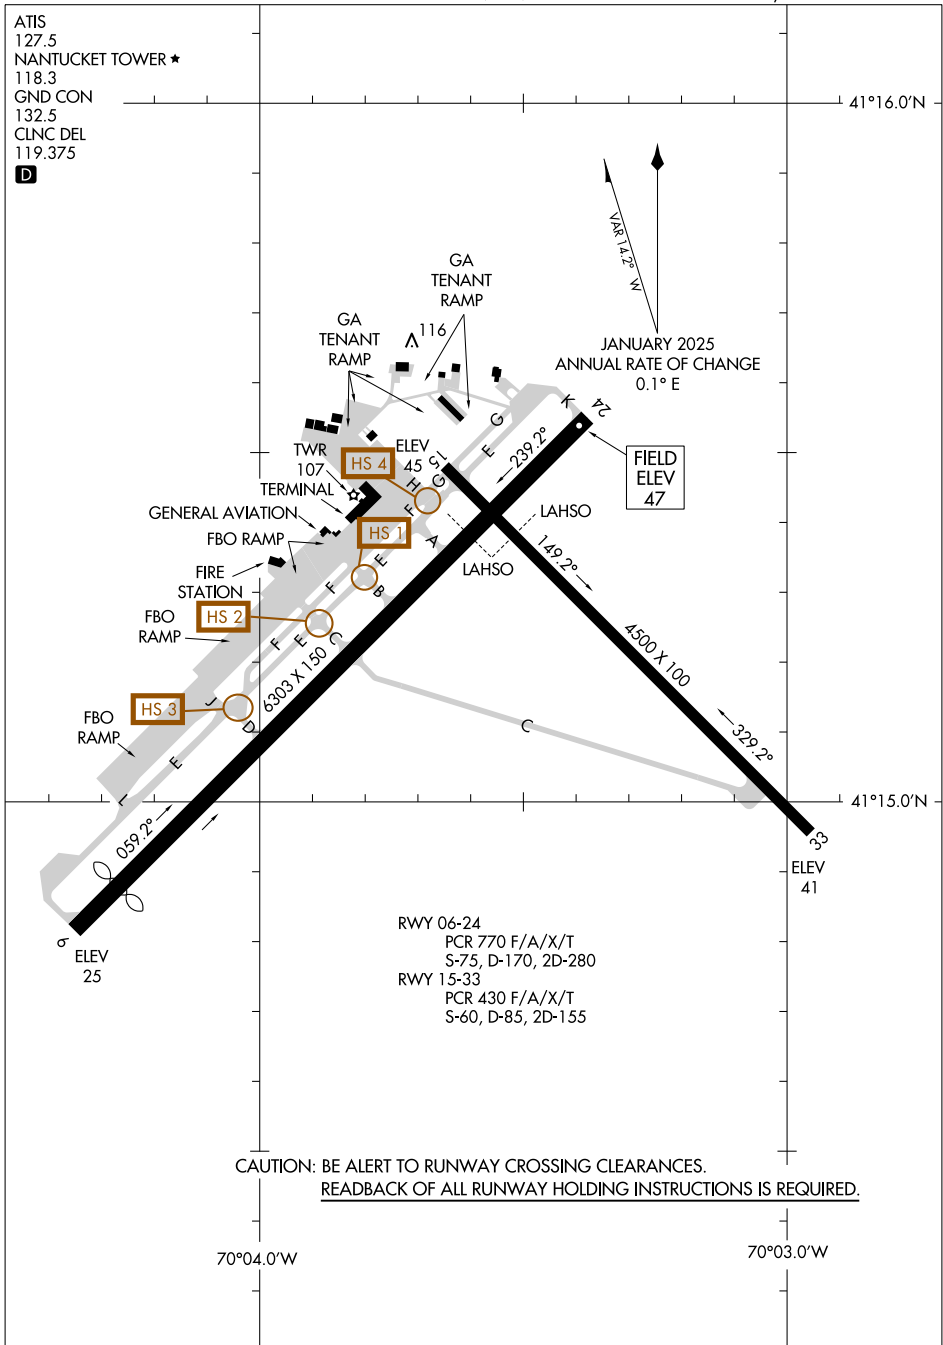

# AIRPORT DIAGRAM

AL-659 (FAA)

NANTUCKET MEML (ACK)  
NANTUCKET, MASSACHUSETTS

ATIS 127.5  
 NANTUCKET TOWER ★ 118.3  
 GND CON 132.5  
 CLNC DEL 119.375

D

NE-1, 15 MAY 2025 to 12 JUN 2025

NE-1, 15 MAY 2025 to 12 JUN 2025

# AIRPORT DIAGRAM

25107

NANTUCKET, MASSACHUSETTS  
NANTUCKET MEML (ACK)