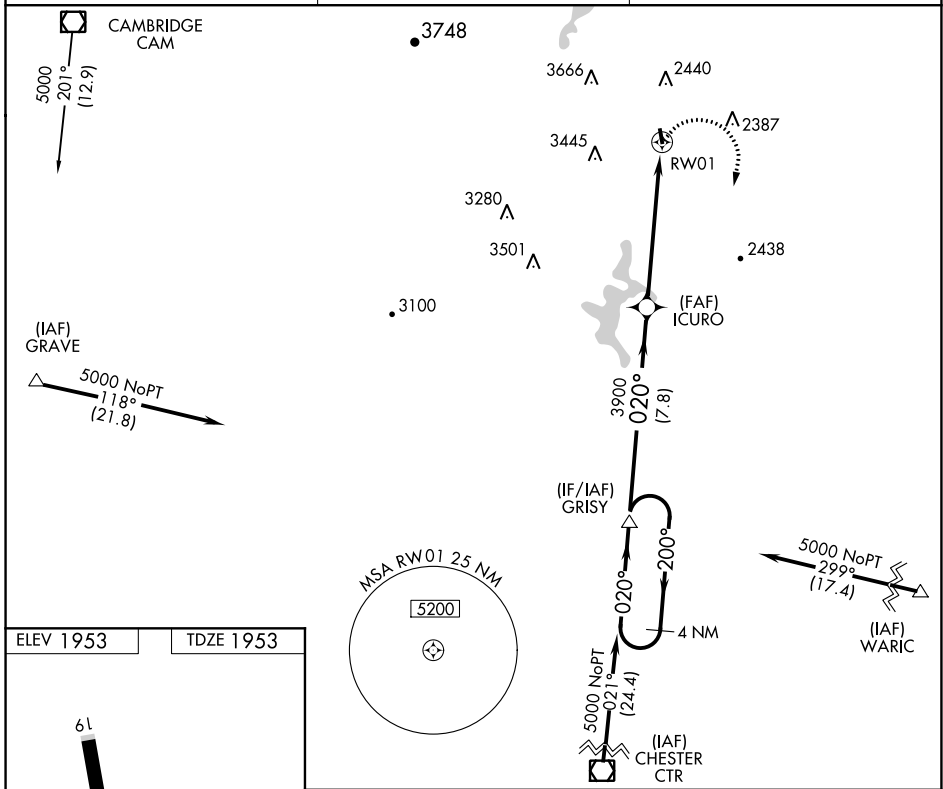

# RNAV (GPS) RWY 1

DEERFIELD VALLEY RGNL (4V8)

RNP APCH.

▼ Use Bennington altimeter setting; if not received, use Keene altimeter setting and increase all MDAs 40 feet. Procedure NA at night. Helicopter visibility reduction below 1 SM NA.

▲ MISSED APPROACH: Climbing right turn to 5000 direct GRISY and hold.

LEW ASOS <b>135.925</b>	BOSTON CENTER <b>123.75 338.2</b>	UNICOM <b>122.8 (CTAF)</b>
----------------------------	--------------------------------------	-------------------------------

CATEGORY	A	B	C	D
LNNAV MDA	3140-1¼ 1187 (1200-1¼)	3140-1½ 1187 (1200-1½)	NA	
CIRCLING	3160-1¼ 1207 (1300-1¼)	3400-1½ 1447 (1500-1½)	NA	

NE-1, 08 OCT 2020 to 05 NOV 2020

NE-1, 08 OCT 2020 to 05 NOV 2020