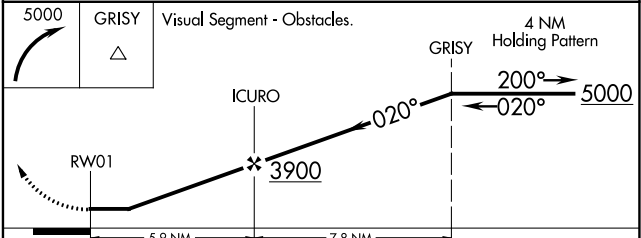

# RNAV (GPS) RWY 1

DEERFIELD VALLEY RGNL (4V8)

RNP APCH.

▼ Use Bennington altimeter setting; if not received, use Keene altimeter setting and increase all MDAs 40 feet. Procedure NA at night. Helicopter visibility reduction below 1 SM NA.

▲ MISSED APPROACH: Climbing right turn to 5000 direct GRISY and hold.

LEW ASOS <b>135.925</b>	BOSTON CENTER <b>123.75 338.2</b>	UNICOM <b>122.8 (CTAF)</b>
----------------------------	--------------------------------------	-------------------------------