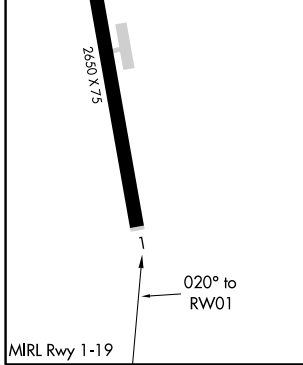

# RNAV (GPS) RWY 1

DEERFIELD VALLEY RGNL (4V8)

RNP APCH.

▼ Use Bennington altimeter setting; if not received, use Keene altimeter setting and increase all MDAs 40 feet. Procedure NA at night. Helicopter visibility reduction below 1 SM NA.

▲ MISSED APPROACH: Climbing right turn to 5000 direct GRISY and hold.

LEW ASOS <b>135.925</b>	BOSTON CENTER <b>123.75 338.2</b>	UNICOM <b>122.8 (CTAF)</b>
----------------------------	--------------------------------------	-------------------------------