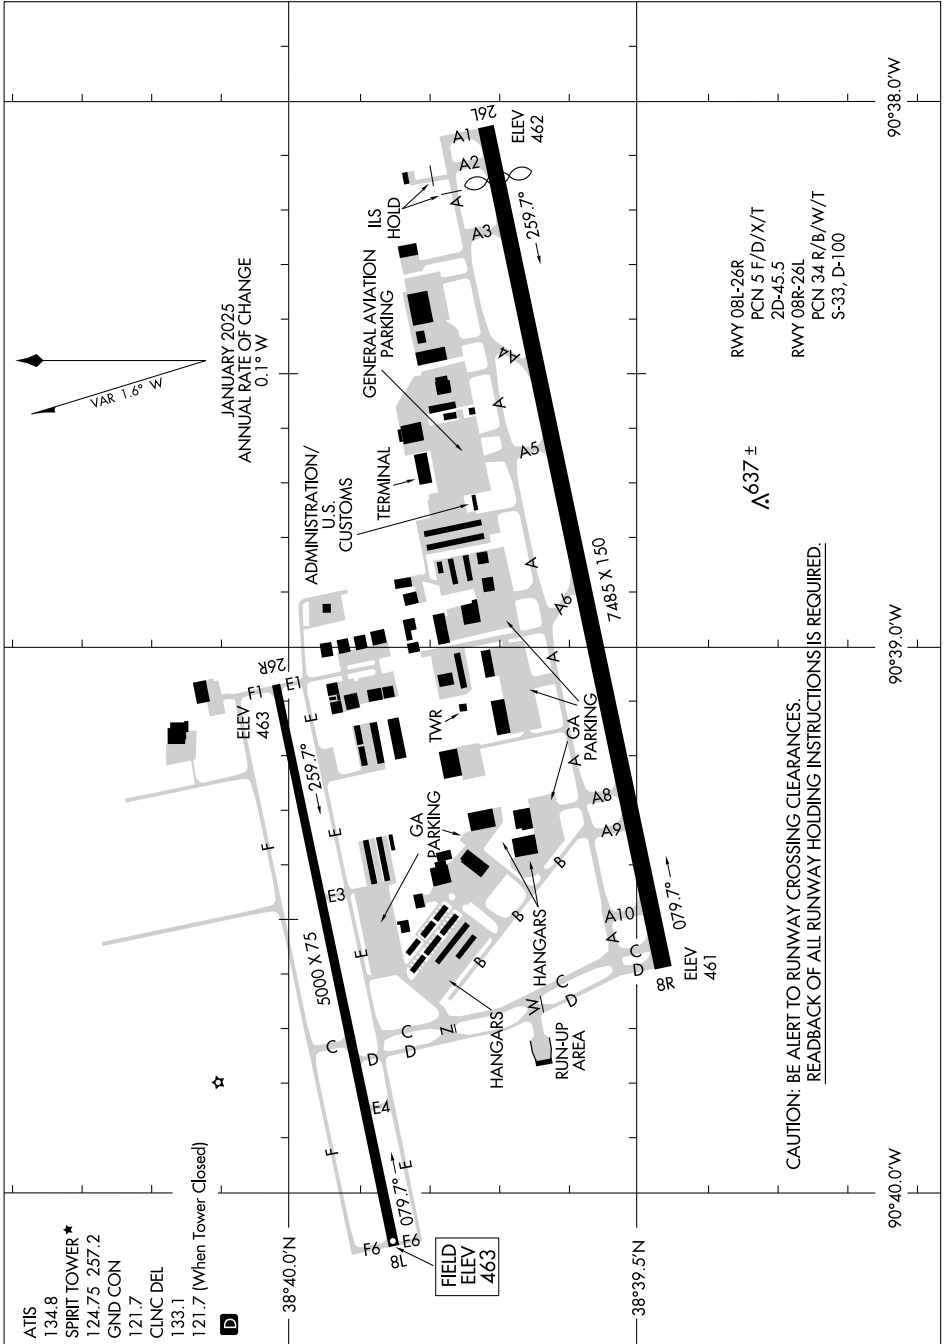

AIRPORT DIAGRAM

AL-5400 (FAA)

SPIRIT OF ST LOUIS (SUS)
ST. LOUIS, MISSOURI

NC-3, 15 MAY 2025 to 12 JUN 2025

NC-3, 15 MAY 2025 to 12 JUN 2025

AIRPORT DIAGRAM

ST. LOUIS, MISSOURI
SPIRIT OF ST LOUIS (SUS)