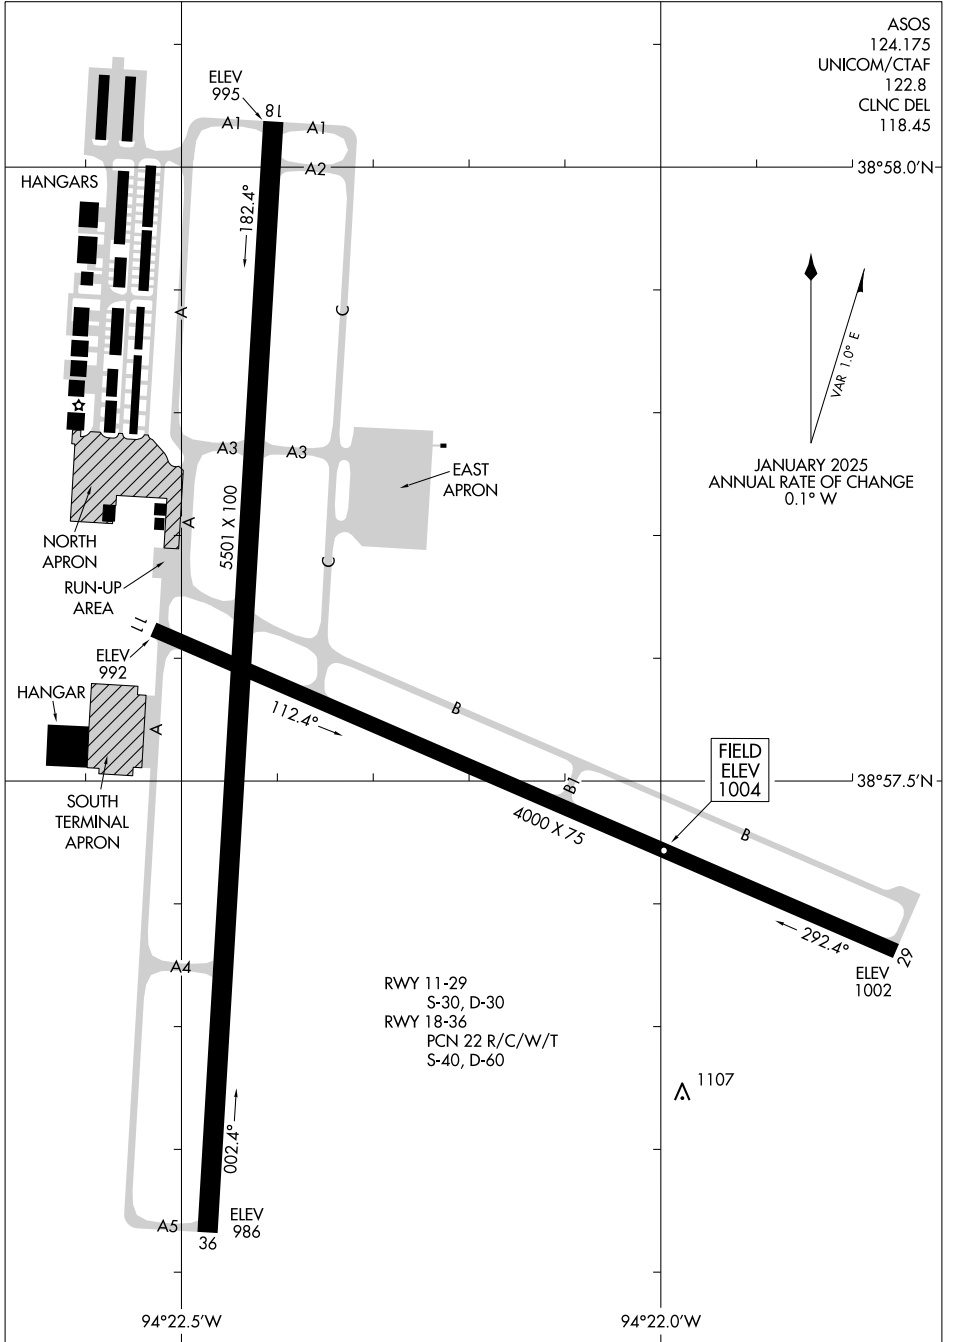

25107

AIRPORT DIAGRAM

KANSAS CITY/LEE'S SUMMIT RGNL (LXT)

AL-6104 (FAA)

LEE'S SUMMIT, MISSOURI

NC-3, 15 MAY 2025 to 12 JUN 2025

NC-3, 15 MAY 2025 to 12 JUN 2025

AIRPORT DIAGRAM

25107

LEE'S SUMMIT, MISSOURI

KANSAS CITY/LEE'S SUMMIT RGNL (LXT)