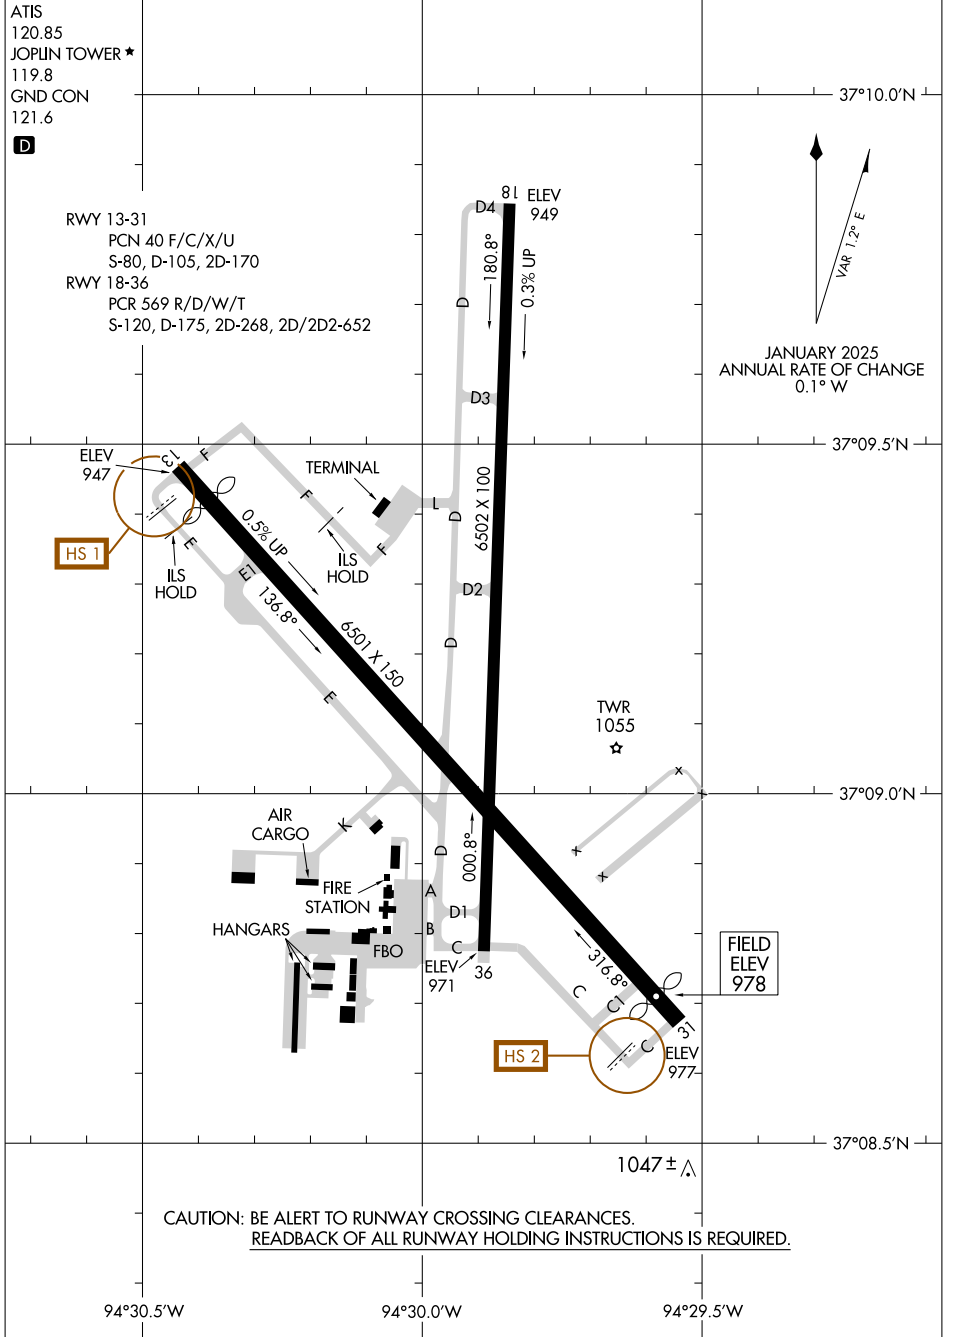

AIRPORT DIAGRAM

AL-540 (FAA)

JOPLIN RGNL (JLN)
JOPLIN, MISSOURI

NC-3, 15 MAY 2025 to 12 JUN 2025

NC-3, 15 MAY 2025 to 12 JUN 2025

AIRPORT DIAGRAM