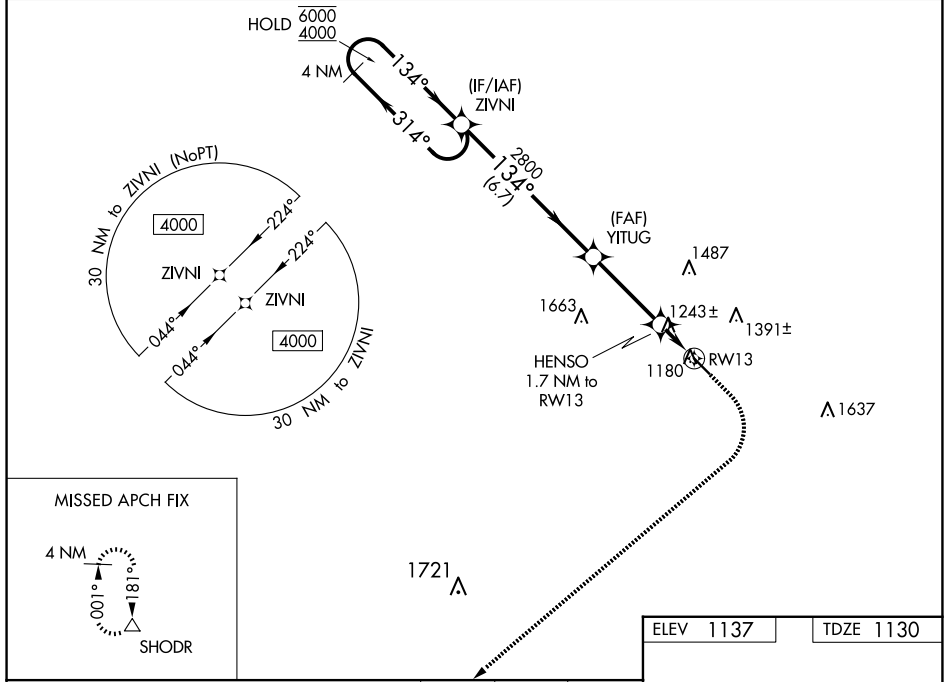

WAAS CH 53332 W13A	APP CRS 134°	Rwy Idg TDZE Apt Elev	4602 1130 1137
--	------------------------	-----------------------------	---

RNAV (GPS) RWY 13

IOWA FALLS MUNI (IF A)

RNP APCH - GPS.

⚠ For uncompensated Baro-VNAV systems, LNAV/VNAV NA below -17°C or above 54°C. Circling Rwy 31 NA at night.

MISSED APPROACH: Climb to 1600 then climbing right turn to 4000 direct SHODR and hold.

AWOS-3 120.425	WATERLOO APP CON * 118.9	UNICOM 122.8 (CTAF) 0
--------------------------	------------------------------------	--

CATEGORY	A	B	C	D
LPV DA		1380-1	250 (300-1)	
LNAV/VNAV DA		1395-1	265 (300-1)	
LNAV MDA		1500-1	370 (400-1)	
C CIRCLING	1540-1 403 (500-1)	1620-1 483 (500-1)	1760-1¾ 623 (700-1¾)	1800-2 663 (700-2)

NC-3, 15 MAY 2025 to 12 JUN 2025

NC-3, 15 MAY 2025 to 12 JUN 2025