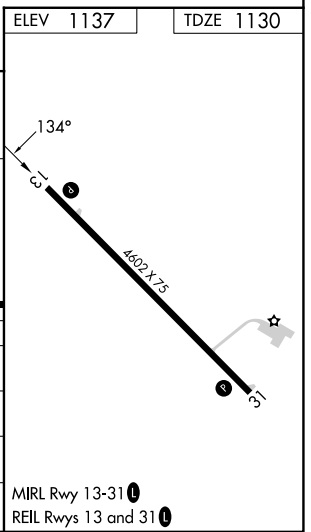

NC-3, 15 MAY 2025 to 12 JUN 2025

NC-3, 15 MAY 2025 to 12 JUN 2025