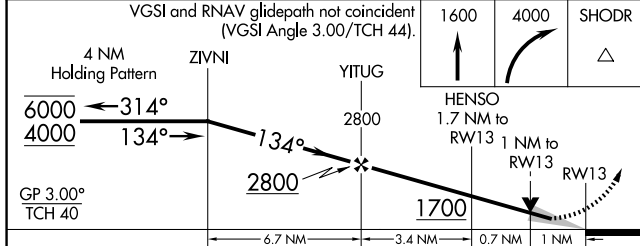

WAAS CH 53332 W13A	APP CRS 134°	Rwy Idg TDZE Apt Elev	4602 1130 1137
--	------------------------	-----------------------------	---

RNAV (GPS) RWY 13

IOWA FALLS MUNI (IF A)

RNP APCH - GPS.

⚠ For uncompensated Baro-VNAV systems, LNAV/VNAV NA below -17°C or above 54°C. Circling Rwy 31 NA at night.

MISSED APPROACH: Climb to 1600 then climbing right turn to 4000 direct SHODR and hold.

AWOS-3 120.425	WATERLOO APP CON * 118.9	UNICOM 122.8 (CTAF) 0
--------------------------	------------------------------------	--