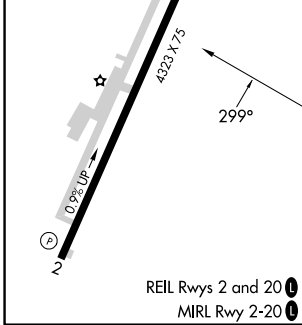

VORTAC FAM 115.7 Chan 104	APP CRS 299°	Rwy Idg TDZE Apt Elev N/A N/A 946
---	------------------------	---

VOR/DME-A
FARMINGTON RGNL (FAM)

<p>NA Circling to Rwy 20 NA at night. When local altimeter setting not received, use Sparta altimeter setting and increase all MDA 160 feet and Cat A visibility ¼ mile.</p>	<p>MISSED APPROACH: Climb to 2200 then climbing right turn to 3000 direct FAM VORTAC and hold.</p>
---	---

AWOS-3PT 119.275	KANSAS CITY CENTER 127.475 346.275	UNICOM 122.8 (CTAF) 0
----------------------------	--	---------------------------------

CATEGORY	A	B	C	D
CIRCLING	1720-1 774 (800-1)	1720-1¼ 774 (800-1¼)	NA	