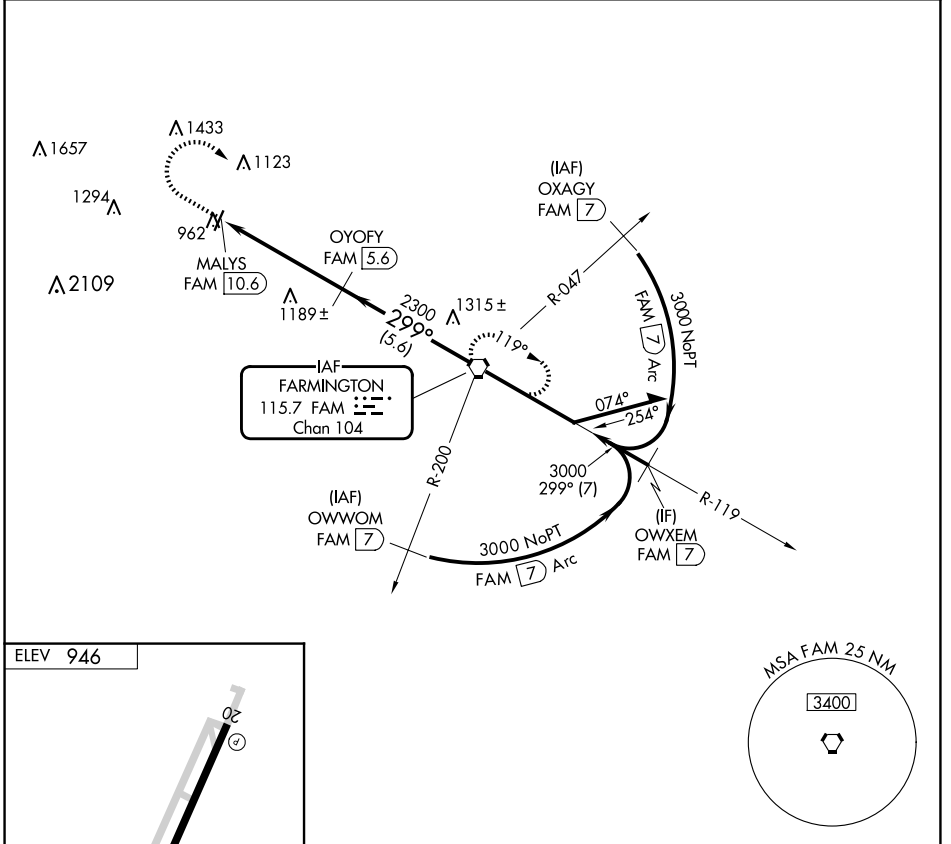

VORTAC FAM 115.7 Chan 104	APP CRS 299°	Rwy Idg TDZE Apt Elev N/A N/A 946
---	------------------------	---

VOR/DME-A
FARMINGTON RGNL (FAM)

<p>NA Circling to Rwy 20 NA at night. When local altimeter setting not received, use Sparta altimeter setting and increase all MDA 160 feet and Cat A visibility ¼ mile.</p>	<p>MISSED APPROACH: Climb to 2200 then climbing right turn to 3000 direct FAM VORTAC and hold.</p>
---	---

AWOS-3PT 119.275	KANSAS CITY CENTER 127.475 346.275	UNICOM 122.8 (CTAF) 0
----------------------------	--	---------------------------------

CATEGORY	A	B	C	D
CIRCLING	1720-1 774 (800-1)	1720-1¼ 774 (800-1¼)	NA	

NC-3, 15 MAY 2025 to 12 JUN 2025

NC-3, 15 MAY 2025 to 12 JUN 2025