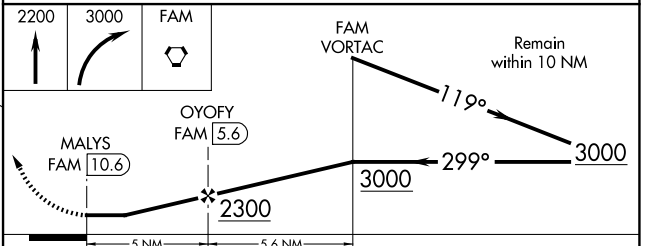

VORTAC FAM 115.7 Chan 104	APP CRS 299°	Rwy Idg TDZE Apt Elev N/A N/A 946

VOR/DME-A
FARMINGTON RGNL (FAM)

NA Circling to Rwy 20 NA at night. When local altimeter setting not received, use Sparta altimeter setting and increase all MDA 160 feet and Cat A visibility ¼ mile.	MISSED APPROACH: Climb to 2200 then climbing right turn to 3000 direct FAM VORTAC and hold.

AWOS-3PT 119.275	KANSAS CITY CENTER 127.475 346.275	UNICOM 122.8 (CTAF) 0

CATEGORY	A	B	C	D
CIRCLING	1720-1 774 (800-1)	1720-1¼ 774 (800-1¼)	NA	

NC-3, 15 MAY 2025 to 12 JUN 2025

NC-3, 15 MAY 2025 to 12 JUN 2025