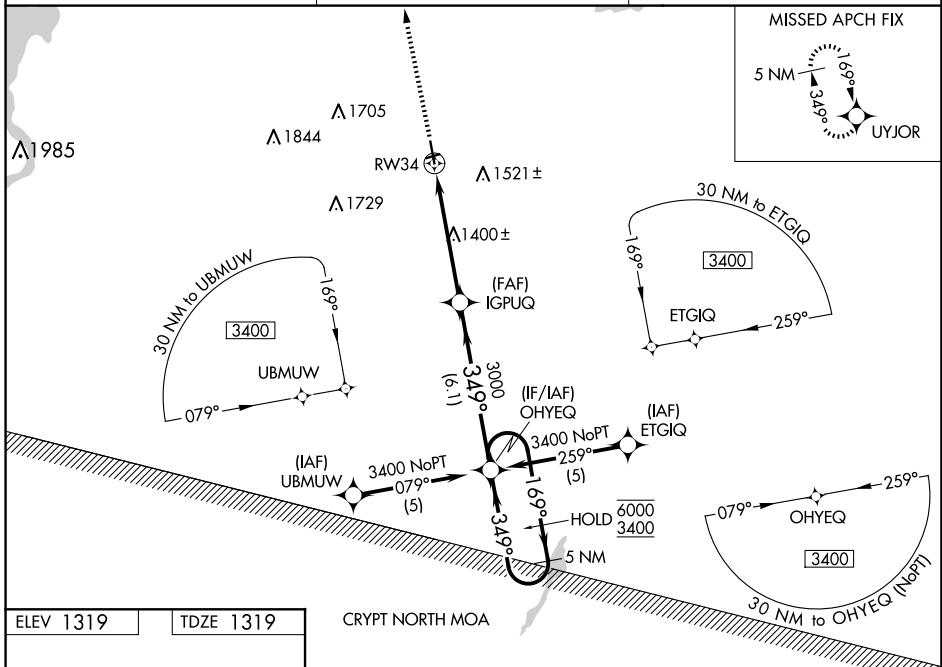

WAAS CH 82304 W34A	APP CRS 349°	Rwy Idg 4797 TDZE 1319 Apt Elev 1319
--	------------------------	---

RNAV (GPS) RWY 34

ESTHERVILLE MUNI (EST)

RNP APCH.	<p>⚠ Circling NA to Rwy 6 and 24. Baro-VNAV and VDP NA when using Jackson altimeter setting. For uncompensated Baro-VNAV systems, LNAV/VNAV NA below -17°C or above 54°C. When local altimeter not received, use Jackson altimeter setting and increase all DA/MDA 60 feet.</p>	MISSED APPROACH: Climb to 3400 direct UYJOR and hold.
-----------	--	---

ASOS 121.425	MINNEAPOLIS CENTER 127.75 257.7	UNICOM 122.975 (CTAF) 0
------------------------	---	--

ELEV 1319	TDZE 1319
-----------	-----------

CATEGORY	A	B	C	D
LPV DA	1569-1	250 (300-1)		NA
LNAV/VNAV DA	1629-1	310 (400-1)		NA
LNAV MDA	1700-1	381 (400-1)		NA
C CIRCLING	1720-1 401 (500-1)	1840-1 521 (600-1)		NA

NC-3, 15 MAY 2025 to 12 JUN 2025

NC-3, 15 MAY 2025 to 12 JUN 2025