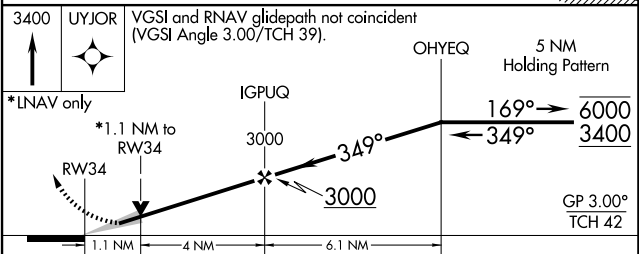

WAAS CH 82304 W34A	APP CRS 349°	Rwy Idg 4797 TDZE 1319 Apt Elev 1319
--	------------------------	---

RNAV (GPS) RWY 34

ESTHERVILLE MUNI (EST)

RNP APCH.	<p>⚠ Circling NA to Rwy 6 and 24. Baro-VNAV and VDP NA when using Jackson altimeter setting. For uncompensated Baro-VNAV systems, LNAV/VNAV NA below -17°C or above 54°C. When local altimeter not received, use Jackson altimeter setting and increase all DA/MDA 60 feet.</p>	MISSED APPROACH: Climb to 3400 direct UYJOR and hold.
-----------	--	---

ASOS 121.425	MINNEAPOLIS CENTER 127.75 257.7	UNICOM 122.975 (CTAF) 0
------------------------	---	--

ELEV 1319	TDZE 1319
-----------	-----------

CATEGORY	A	B	C	D
LPV DA	1569-1	250 (300-1)		NA
LNAV/VNAV DA	1629-1	310 (400-1)		NA
LNAV MDA	1700-1	381 (400-1)		NA
C CIRCLING	1720-1 401 (500-1)	1840-1 521 (600-1)		NA