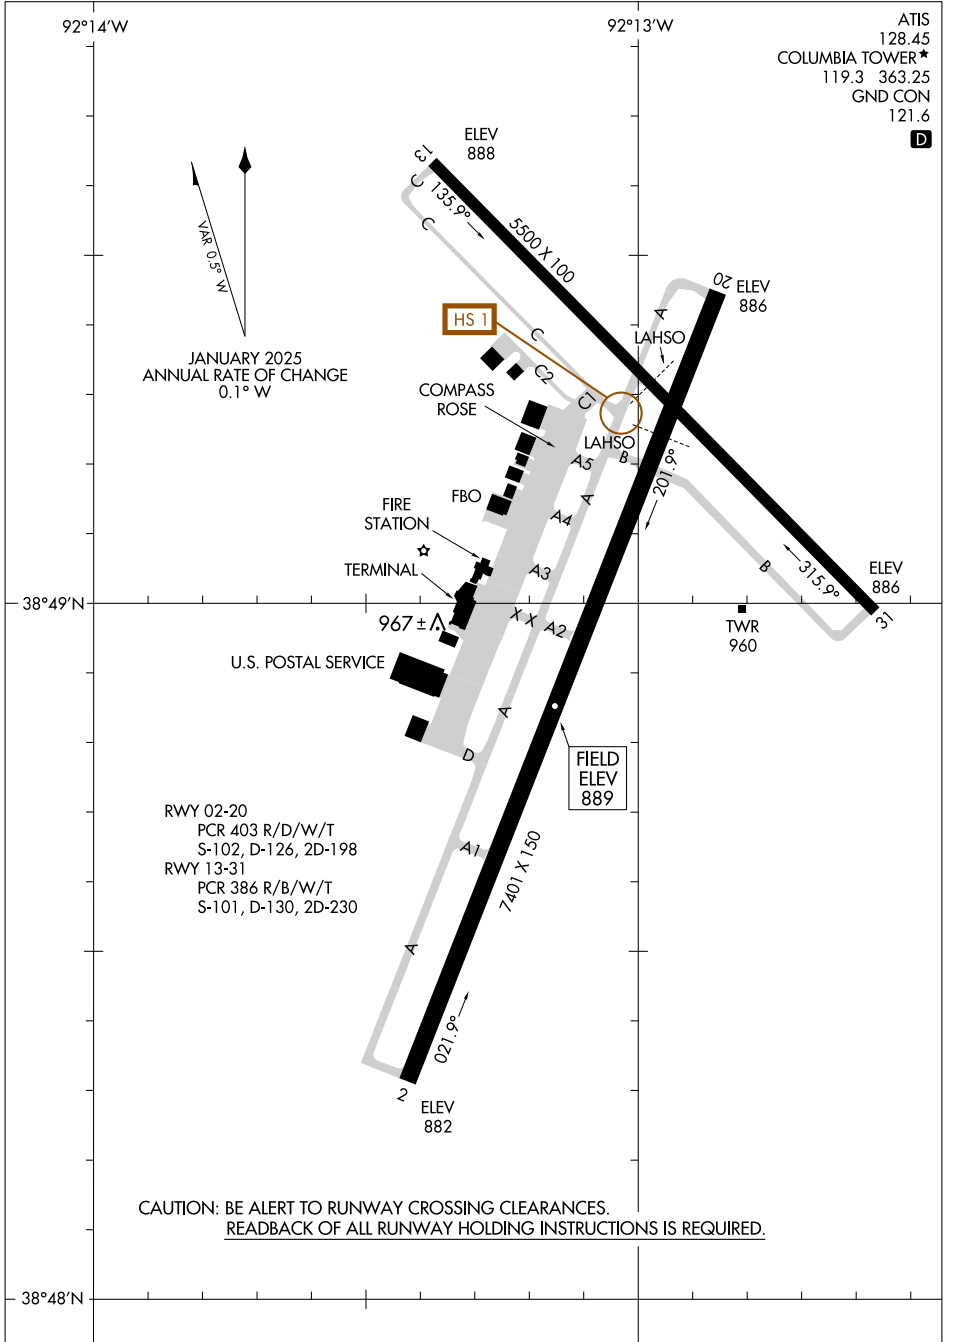

# AIRPORT DIAGRAM

AL-5595 (FAA)

COLUMBIA RGNL (COT)  
COLUMBIA, MISSOURI

ATIS 128.45  
 COLUMBIA TOWER \* 119.3 363.25  
 GND CON 121.6  
D

NC-3, 15 MAY 2025 to 12 JUN 2025

NC-3, 15 MAY 2025 to 12 JUN 2025

CAUTION: BE ALERT TO RUNWAY CROSSING CLEARANCES.  
READBACK OF ALL RUNWAY HOLDING INSTRUCTIONS IS REQUIRED.

# AIRPORT DIAGRAM

25107

COLUMBIA, MISSOURI  
COLUMBIA RGNL (COT)