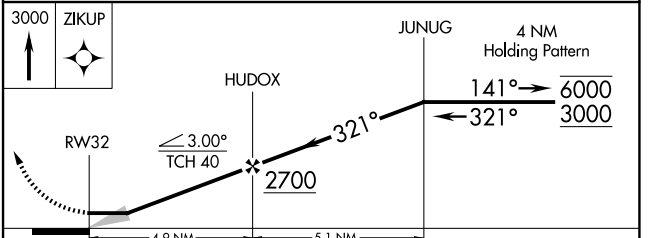

APP CRS	Rwy Idg	3002
321°	TDZE	1116
	Apt Elev	1116

RNAV (GPS) RWY 32

WINTERSET MUNI (3Y3)

RNP APCH.	MISSED APPROACH: Climb to 3000 direct ZIKUP and hold.
▼ Circling NA for Cat B southwest of Rwy 14-32. Circling Rwy 14 NA at night. Use Osceola altimeter setting. ▲ NA	

175 AWOS-3 120.975	DES MOINES APP CON 123.9 360.7	UNICOM 122.7 (CTAF) 0

CATEGORY	A	B	C	D
LNNAV MDA	1660-1	544 (600-1)	NA	
CIRCLING	1660-1 544 (600-1)	1700-1 584 (600-1)	NA	

NC-3, 15 MAY 2025 to 12 JUN 2025

NC-3, 15 MAY 2025 to 12 JUN 2025