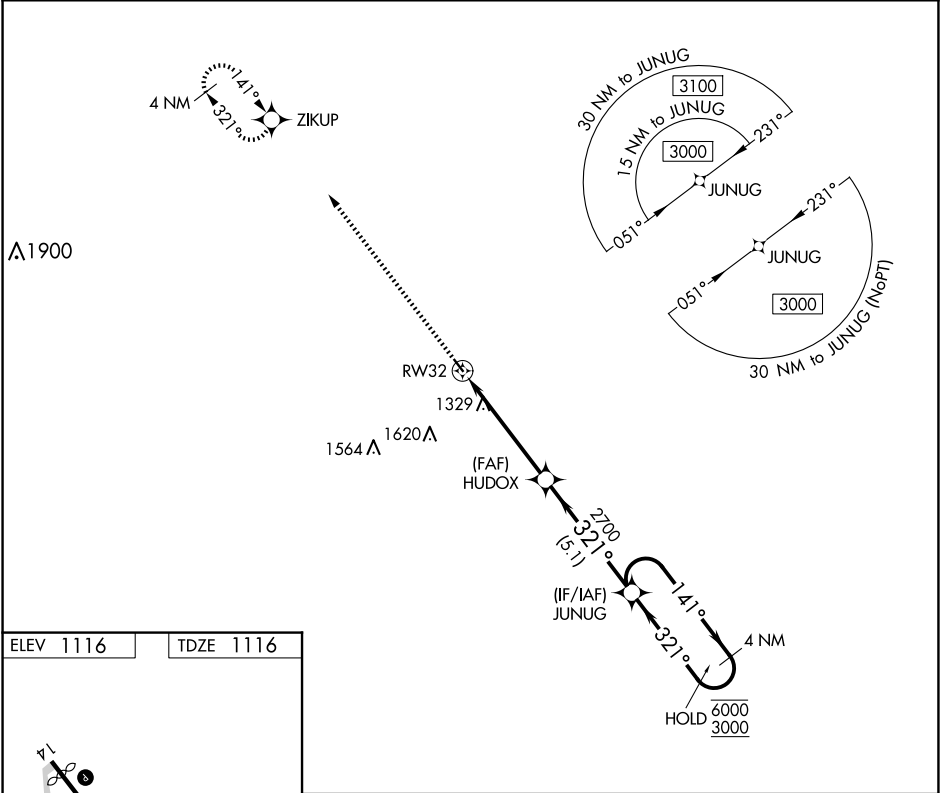

APP CRS	Rwy Idg	3002
321°	TDZE	1116
	Apt Elev	1116

RNAV (GPS) RWY 32

WINTERSET MUNI (3Y3)

RNP APCH.	MISSED APPROACH: Climb to 3000 direct ZIKUP and hold.
▼ Circling NA for Cat B southwest of Rwy 14-32. Circling Rwy 14 NA at night. Use Osceola altimeter setting. ▲ NA	

175 AWOS-3 120.975	DES MOINES APP CON 123.9 360.7	UNICOM 122.7 (CTAF) 0

CATEGORY	A	B	C	D
LNNAV MDA	1660-1	544 (600-1)	NA	
CIRCLING	1660-1 544 (600-1)	1700-1 584 (600-1)	NA	

NC-3, 15 MAY 2025 to 12 JUN 2025

NC-3, 15 MAY 2025 to 12 JUN 2025