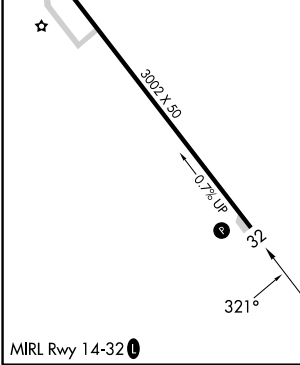

APP CRS	Rwy Idg	3002
321°	TDZE	1116
	Apt Elev	1116

RNAV (GPS) RWY 32

WINTERSET MUNI (3Y3)

RNP APCH.	MISSED APPROACH: Climb to 3000 direct ZIKUP and hold.
▼ Circling NA for Cat B southwest of Rwy 14-32. Circling Rwy 14 NA at night. Use Osceola altimeter setting. ▲ NA	

175 AWOS-3 120.975	DES MOINES APP CON 123.9 360.7	UNICOM 122.7 (CTAF) 0

CATEGORY	A	B	C	D
LNNAV MDA	1660-1	544 (600-1)	NA	
CIRCLING	1660-1 544 (600-1)	1700-1 584 (600-1)	NA	

NC-3, 15 MAY 2025 to 12 JUN 2025

NC-3, 15 MAY 2025 to 12 JUN 2025