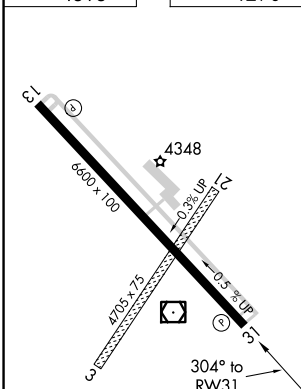

APP CRS 304°	Rwy Idg 6600
	TDZE 4290
	Apt Elev 4313

RNAV (GPS) RWY 31

SIDNEY MUNI/LLOYD W CARR FLD (SNY)

⚠ DME/DME RNP-0.3 NA. When local altimeter setting not received, use Kimball altimeter setting: increase all MDAs 160 feet and visibility Cats C and D ½ SM.

⚠ MISSED APPROACH: Climb to 6500 direct FEKAP and hold.

ASOS 125.775	DENVER CENTER 118.475 225.4	UNICOM 122.8 (CTAF) 0
------------------------	---------------------------------------	---------------------------------

⚠ 4990 ±
ELEV 4313 TDZE 4290

CATEGORY	A	B	C	D
LNAV MDA	4740-1	450 (500-1)	4740-1¼ 450 (500-1¼)	4740-1½ 450 (500-1½)
CIRCLING	4760-1 447 (500-1)	4780-1 467 (500-1)	4920-1¾ 607 (700-1¾)	4960-2 647 (700-2)