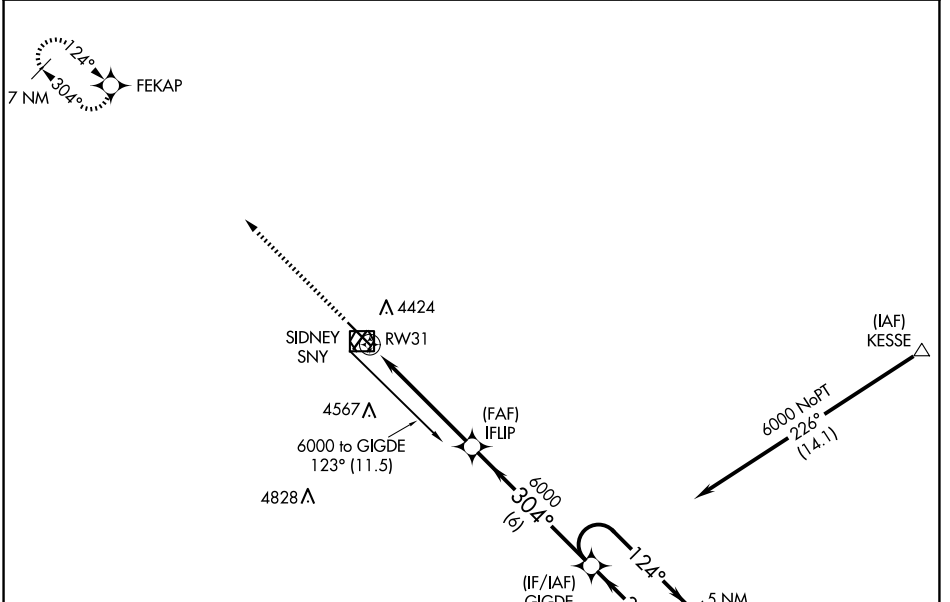

APP CRS 304°	Rwy Idg 6600
	TDZE 4290
	Apt Elev 4313

RNAV (GPS) RWY 31

SIDNEY MUNI/LLOYD W CARR FLD (SNY)

⚠ DME/DME RNP-0.3 NA. When local altimeter setting not received, use Kimball altimeter setting: increase all MDAs 160 feet and visibility Cats C and D ½ SM.

⚠ MISSED APPROACH: Climb to 6500 direct FEKAP and hold.

ASOS 125.775	DENVER CENTER 118.475 225.4	UNICOM 122.8 (CTAF) 0
------------------------	---------------------------------------	---------------------------------

⚠ 4990 ±
ELEV 4313 TDZE 4290

CATEGORY	A	B	C	D
LNAV MDA	4740-1	450 (500-1)	4740-1¼ 450 (500-1¼)	4740-1½ 450 (500-1½)
CIRCLING	4760-1 447 (500-1)	4780-1 467 (500-1)	4920-1¾ 607 (700-1¾)	4960-2 647 (700-2)

REIL Rwy 13 and 31 **0**
HIRL Rwy 13-31 **0**

NC-2, 15 MAY 2025 to 12 JUN 2025

NC-2, 15 MAY 2025 to 12 JUN 2025