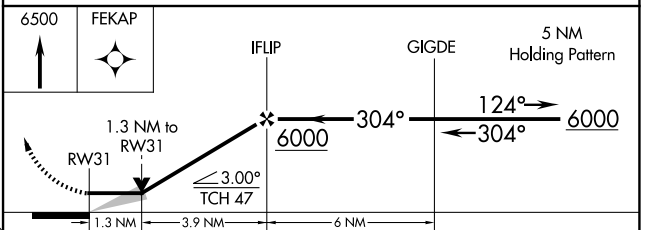

CATEGORY	A	B	C	D
LNAV MDA	4740-1	450 (500-1)	4740-1¼ 450 (500-1¼)	4740-1½ 450 (500-1½)
CIRCLING	4760-1 447 (500-1)	4780-1 467 (500-1)	4920-1¾ 607 (700-1¾)	4960-2 647 (700-2)

REIL Rwy 13 and 31 **0**
HIRL Rwy 13-31 **0**

NC-2, 15 MAY 2025 to 12 JUN 2025

NC-2, 15 MAY 2025 to 12 JUN 2025