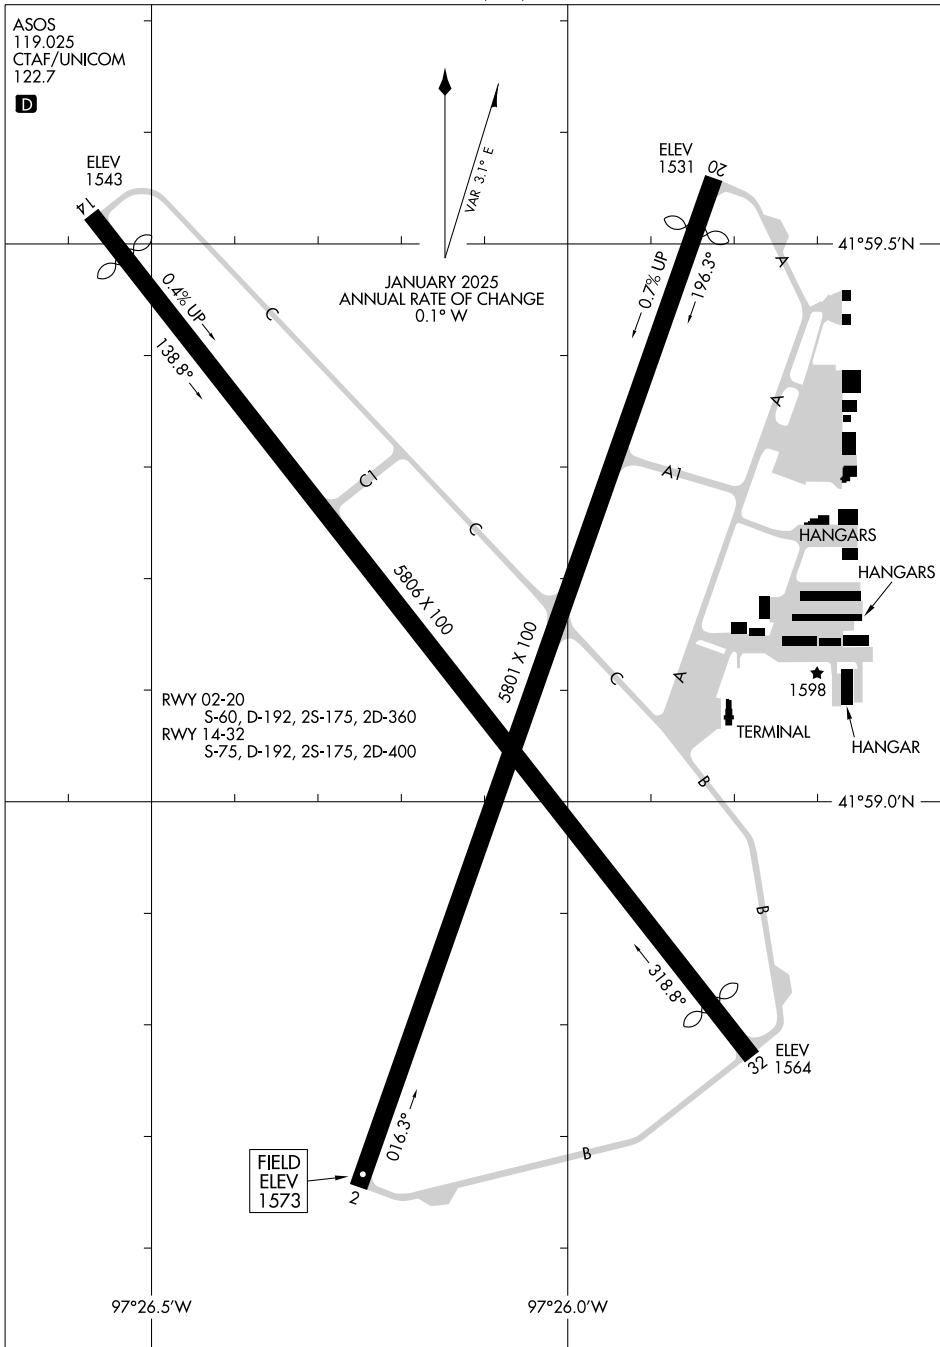

25107

AIRPORT DIAGRAM

NORFOLK RGNL/KARL STEFAN MEML FLD (OFK)
AL-974 (FAA)
NORFOLK, NEBRASKA

ASOS
119,025
CTAF/UNICOM
122.7

NC-2, 15 MAY 2025 to 12 JUN 2025

NC-2, 15 MAY 2025 to 12 JUN 2025

AIRPORT DIAGRAM

25107

NORFOLK, NEBRASKA
NORFOLK RGNL/KARL STEFAN MEML FLD (OFK)