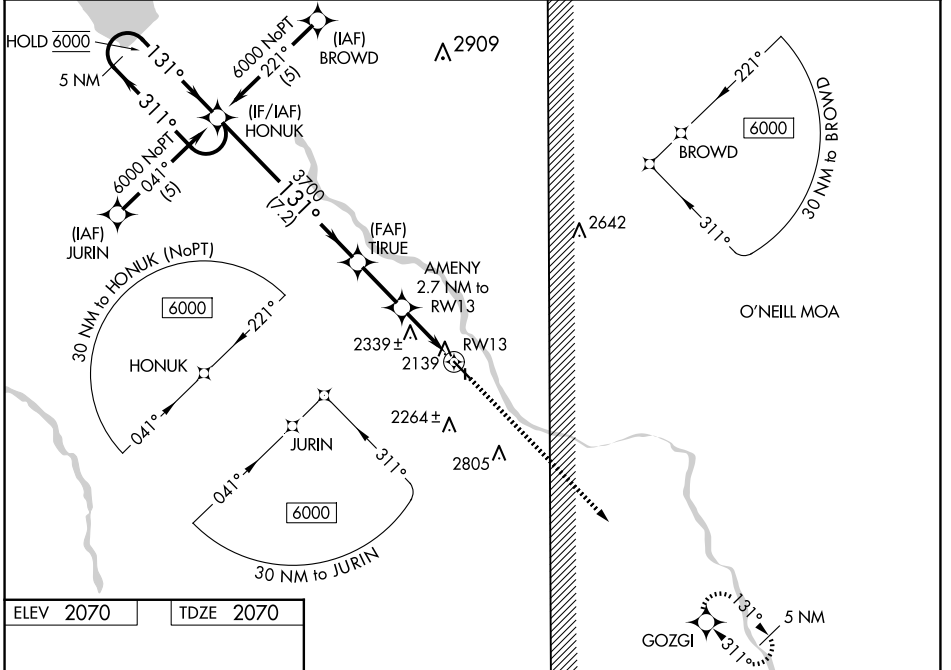

WAAS CH 90312 W13A	APP CRS 131°	Rwy Idg TDZE Apt Elev	4721 2070 2070
--	------------------------	-----------------------------	---

RNAV (GPS) RWY 13

EVELYN SHARP FLD (ODX)

RNP APCH.	<p>MISSED APPROACH: Climb to 6000 direct GOZGI and hold, continue climb-in-hold to 6000.</p>	
<p>⚠ Circling NA to Rwy 17 and 35. Rwy 13 helicopter visibility reduction below 3/4 SM NA. For uncompensated Baro-VNAV systems, LNAV/VNAV NA below -23°C or above 54°C.</p>		
ASOS 119.925	MINNEAPOLIS CENTER 119.4 278.8	UNICOM 122.8 (CTAF) 0

NC-2, 15 MAY 2025 to 12 JUN 2025

NC-2, 15 MAY 2025 to 12 JUN 2025