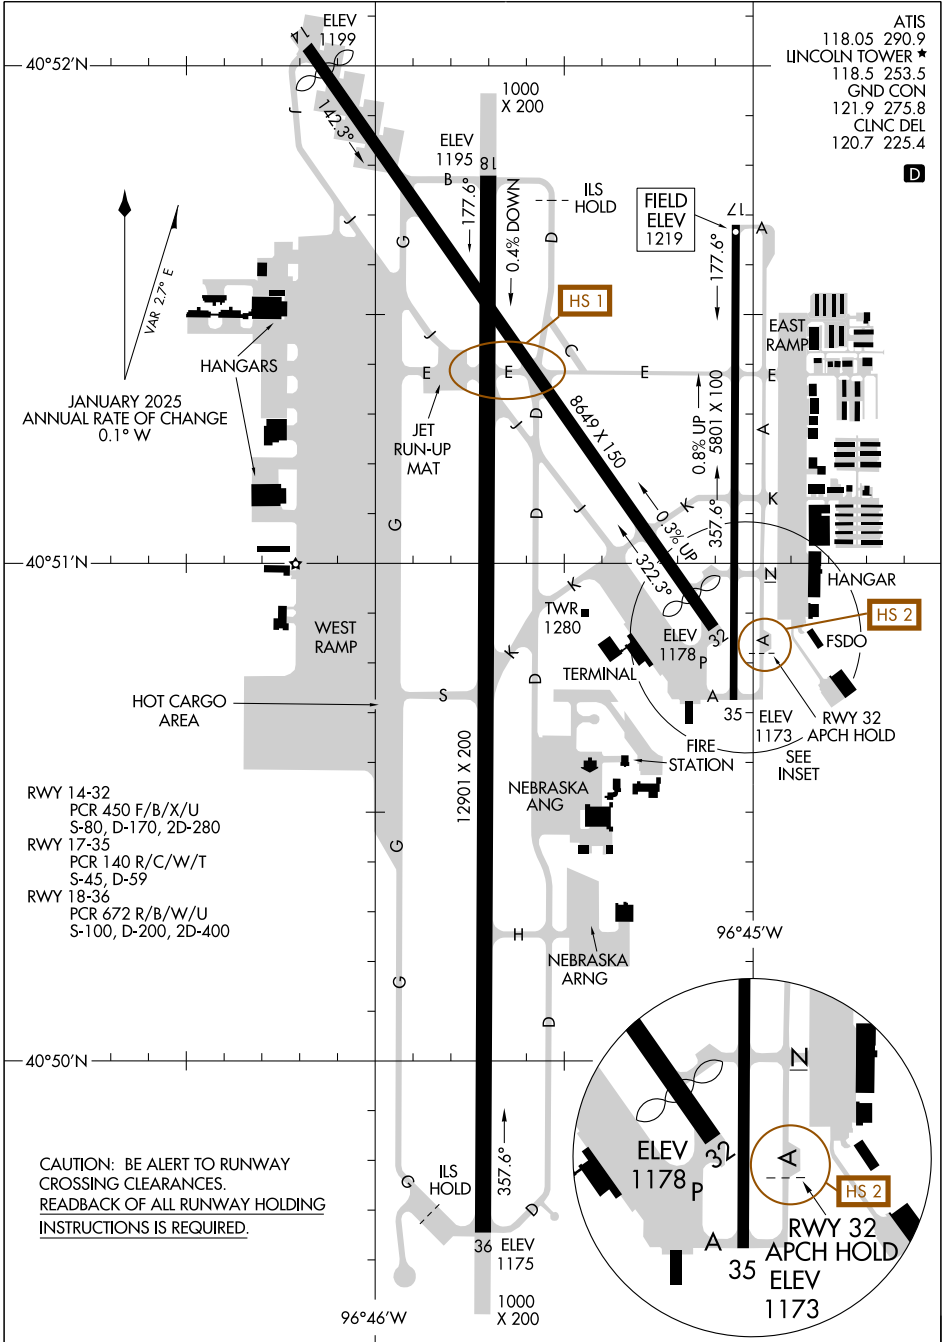

# AIRPORT DIAGRAM

AL-232 (FAA)

LINCOLN (LNK)  
LINCOLN, NEBRASKA

NC-2, 15 MAY 2025 to 12 JUN 2025

NC-2, 15 MAY 2025 to 12 JUN 2025

# AIRPORT DIAGRAM

LINCOLN, NEBRASKA  
LINCOLN (LNK)