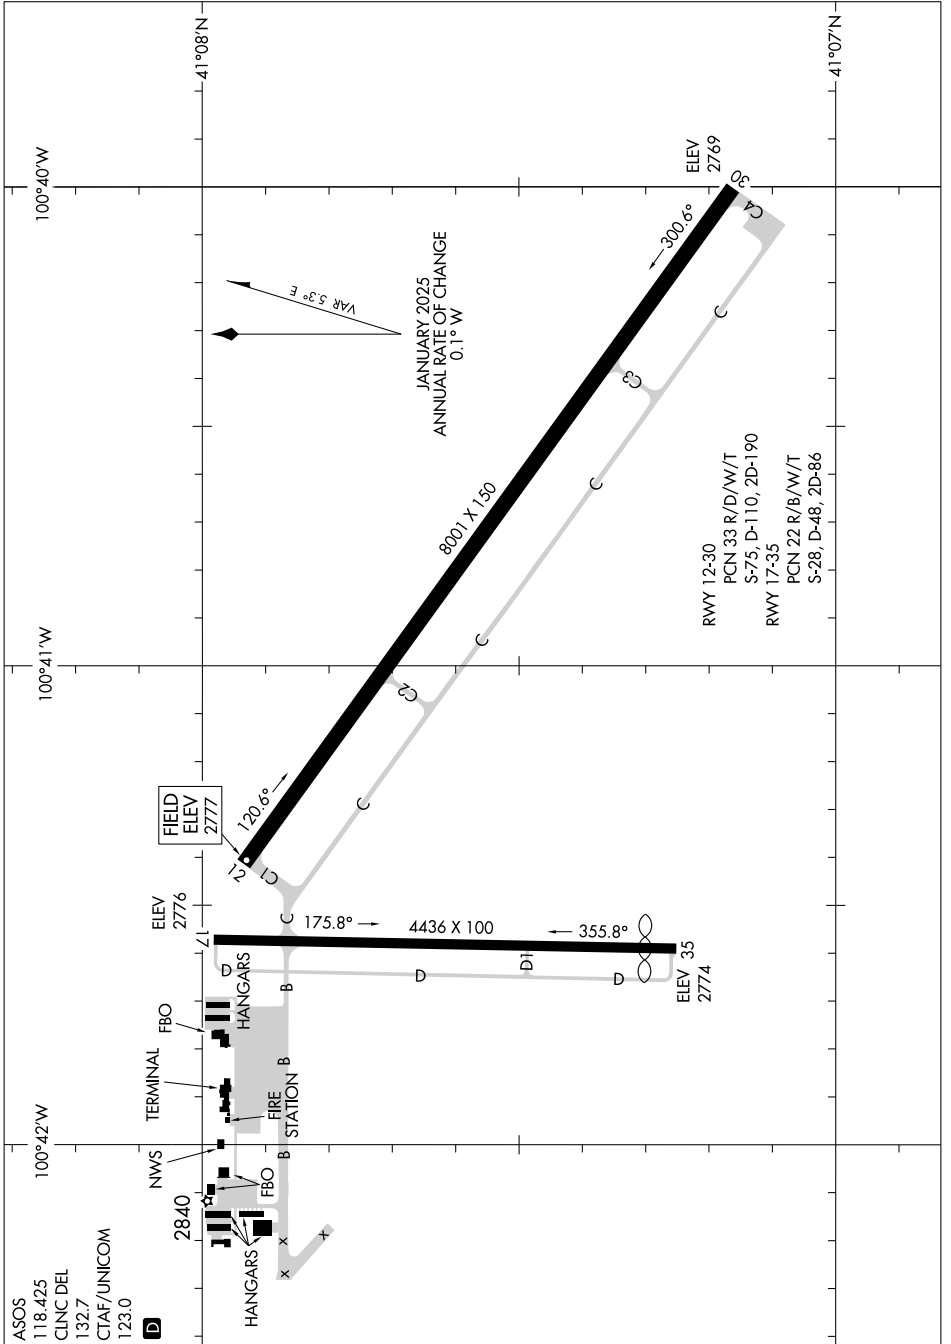

AIRPORT DIAGRAM

AL-292 (FAA)

NORTH PLATTE RGNL/LEE BIRD FLD (L.B.F)
NORTH PLATTE, NEBRASKA

NC-2, 15 MAY 2025 to 12 JUN 2025

NC-2, 15 MAY 2025 to 12 JUN 2025

AIRPORT DIAGRAM

NORTH PLATTE, NEBRASKA
NORTH PLATTE RGNL/LEE BIRD FLD (L.B.F)