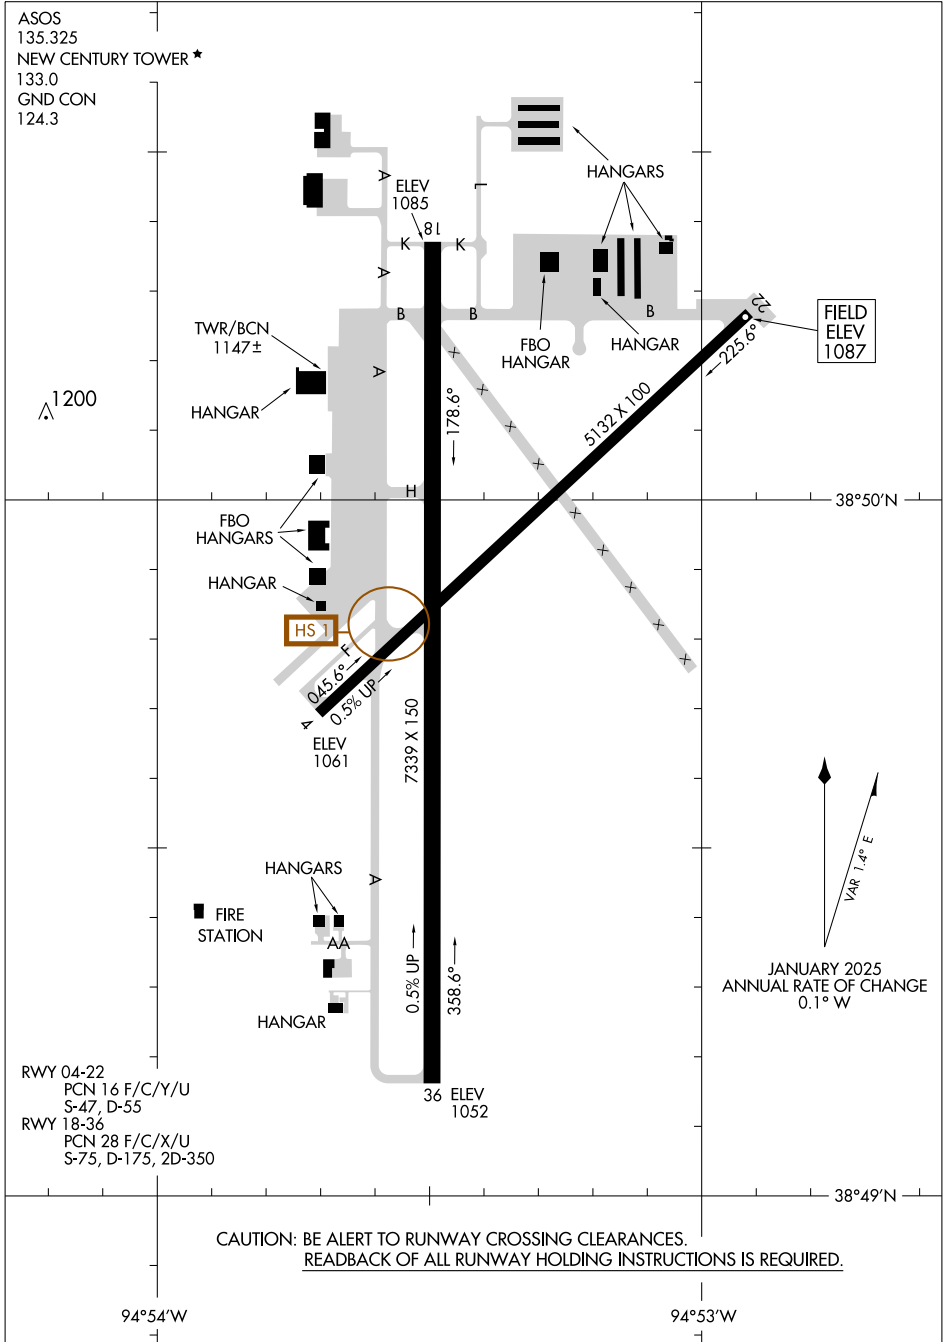

25107  
**AIRPORT DIAGRAM**

**NEW CENTURY AIRCENTER (IXD)**  
OLATHE, KANSAS

AL-302 (FAA)

NC-2, 15 MAY 2025 to 12 JUN 2025

NC-2, 15 MAY 2025 to 12 JUN 2025

**AIRPORT DIAGRAM**  
25107

**NEW CENTURY AIRCENTER (IXD)**  
OLATHE, KANSAS