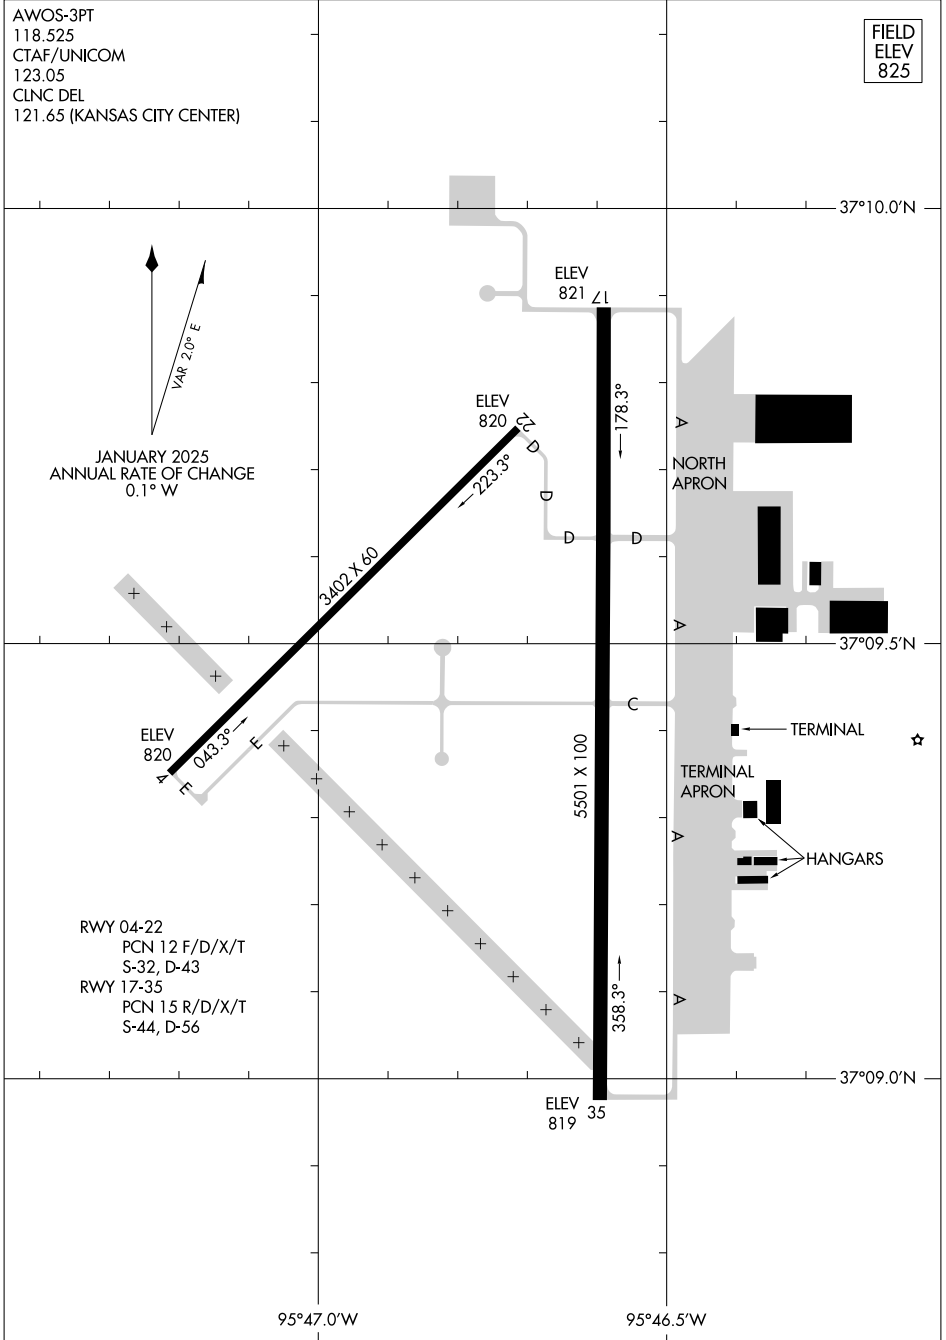

25107

AIRPORT DIAGRAM

AL-495 (FAA)

INDEPENDENCE MUNI (IDP)
INDEPENDENCE, KANSAS

AWOS-3PT
118.525
CTAF/UNICOM
123.05
CLNC DEL
121.65 (KANSAS CITY CENTER)

FIELD
ELEV
825

NC-2, 15 MAY 2025 to 12 JUN 2025

NC-2, 15 MAY 2025 to 12 JUN 2025

AIRPORT DIAGRAM
25107

INDEPENDENCE, KANSAS
INDEPENDENCE MUNI (IDP)