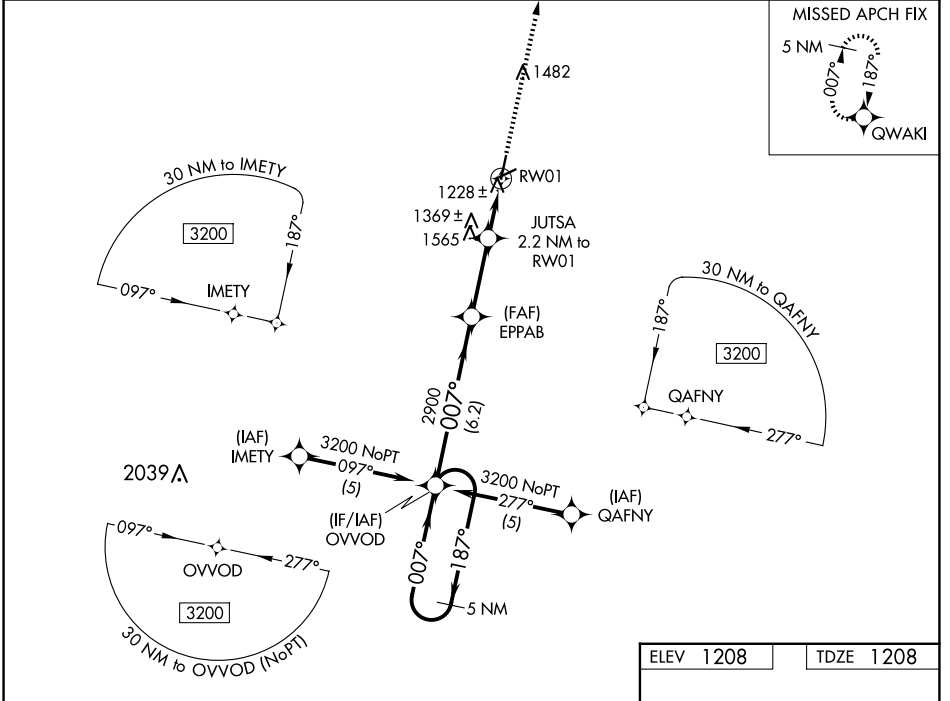

WAAS CH 97704 W01A	APP CRS 007°	Rwy Idg TDZE 1208 Apt Elev 1208
--	------------------------	---

RNAV (GPS) RWY 1

EMPORIA MUNI (EMP)

RNP APCH-GPS.
 For uncompensated Baro-VNAV systems, LNAV/VNAV NA below -17°C or above 54°C. Circling NA to Rwys 6 and 24.

MISSED APPROACH: Climb to 3200 direct QWAKI and hold.

ASOS 126.125	KANSAS CITY CENTER 127.725 270.25	UNICOM 122.8 (CTAF)
------------------------	---	-------------------------------

NC-2, 15 MAY 2025 to 12 JUN 2025

NC-2, 15 MAY 2025 to 12 JUN 2025

CATEGORY	A	B	C	D
LPV DA	1458-3/4	250 (300-3/4)		NA
LNAV/VNAV DA	1642-1 1/4	434 (500-1 1/4)		NA
LNAV MDA	1800-1	592 (600-1)	1800-1 3/4 592 (600-1 3/4)	NA
CIRCLING	1800-1	592 (600-1)	1880-2 672 (700-2)	NA