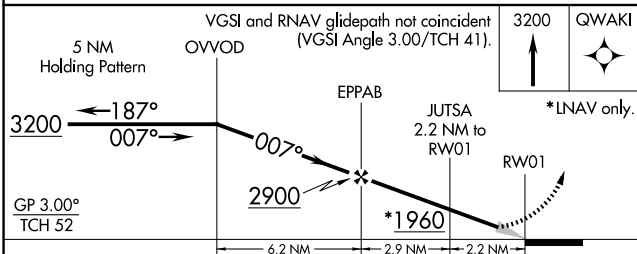

CATEGORY	A	B	C	D
LPV DA	1458-3/4	250 (300-3/4)		NA
LNAV/VNAV DA	1642-1 1/4	434 (500-1 1/4)		NA
LNAV MDA	1800-1	592 (600-1)	1800-1 3/4 592 (600-1 3/4)	NA
CIRCLING	1800-1	592 (600-1)	1880-2 672 (700-2)	NA