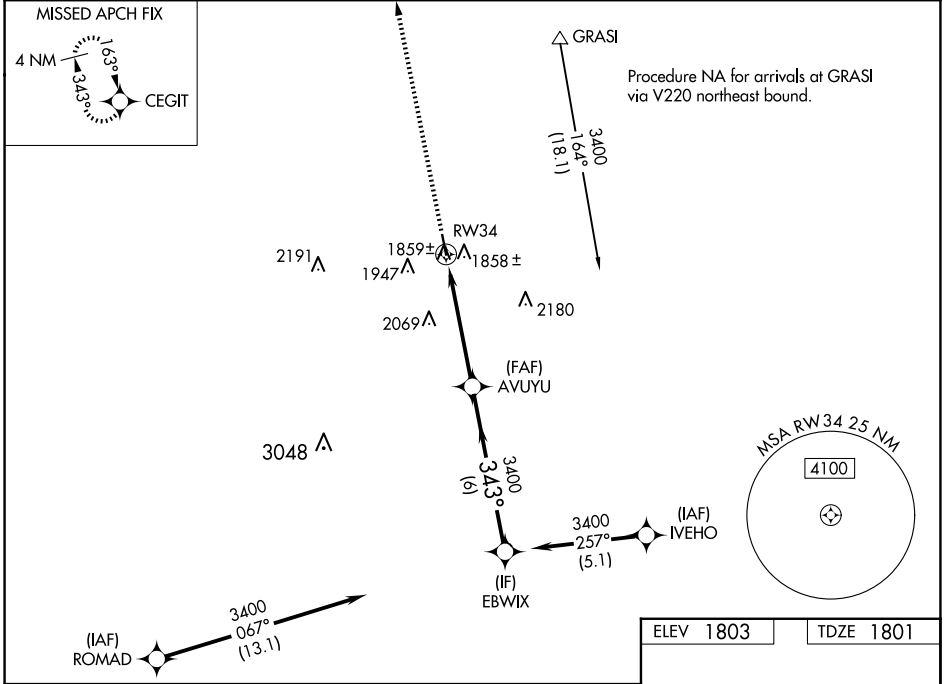

WAAS CH 87009 W34A	APP CRS 343°	Rwy Idg TDZE Apt Elev	4301 1801 1803
--	------------------------	-----------------------------	---

RNAV (GPS) RWY 34

AURORA MUNI/AL POTTER FLD (AUH)

⚠ Baro-VNAV NA when using Grand Island altimeter setting. For uncompensated Baro-VNAV systems, LNAV/VNAV NA below -18°C (0°F) or above 54°C (130°F). DME/DME RNP-0.3 NA. When local altimeter setting not received, use Grand Island altimeter setting and increase all DA 41 feet and all MDA 60 feet. VDP NA when using Grand Island altimeter setting.

MISSED APPROACH:
Climb to 3400 direct CEGIT and hold.

AWOS-3 121.225	MINNEAPOLIS CENTER 119.4 278.8	UNICOM 122.8 (CTAF) 0
--------------------------	--	---------------------------------

CATEGORY	A	B	C	D
LPV DA	2051-1	250 (300-1)		NA
LNAV/VNAV DA	2129-1¼	328 (400-1¼)		NA
LNAV MDA	2260-1	459 (500-1)		NA
C CIRCLING	2300-1 497 (500-1)	2340-1 537 (600-1)		NA

NC-2, 15 MAY 2025 to 12 JUN 2025

NC-2, 15 MAY 2025 to 12 JUN 2025