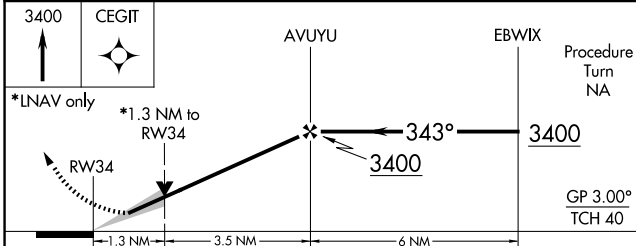

WAAS CH 87009 W34A	APP CRS 343°	Rwy Idg TDZE Apt Elev	4301 1801 1803
--	------------------------	-----------------------------	---

RNAV (GPS) RWY 34

AURORA MUNI/AL POTTER FLD (AUH)

⚠ Baro-VNAV NA when using Grand Island altimeter setting. For uncompensated Baro-VNAV systems, LNAV/VNAV NA below -18°C (0°F) or above 54°C (130°F). DME/DME RNP-0.3 NA. When local altimeter setting not received, use Grand Island altimeter setting and increase all DA 41 feet and all MDA 60 feet. VDP NA when using Grand Island altimeter setting.

MISSED APPROACH:
Climb to 3400 direct CEGIT and hold.

AWOS-3 121.225	MINNEAPOLIS CENTER 119.4 278.8	UNICOM 122.8 (CTAF) 0
--------------------------	--	---------------------------------

CATEGORY	A	B	C	D
LPV DA	2051-1	250 (300-1)		NA
LNAV/VNAV DA	2129-1¼	328 (400-1¼)		NA
LNAV MDA	2260-1	459 (500-1)		NA
C CIRCLING	2300-1 497 (500-1)	2340-1 537 (600-1)		NA