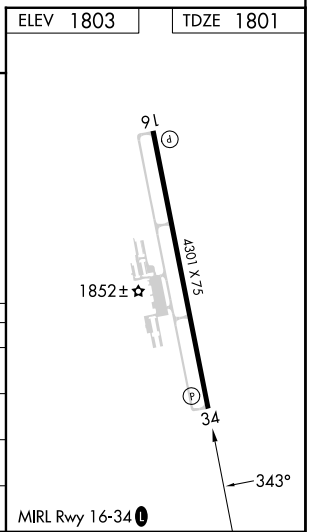

WAAS CH 87009 W34A	APP CRS 343°	Rwy Idg TDZE Apt Elev	4301 1801 1803
--	------------------------	-----------------------------	---

RNAV (GPS) RWY 34

AURORA MUNI/AL POTTER FLD (AUH)

⚠ Baro-VNAV NA when using Grand Island altimeter setting. For uncompensated Baro-VNAV systems, LNAV/VNAV NA below -18°C (0°F) or above 54°C (130°F). DME/DME RNP-0.3 NA. When local altimeter setting not received, use Grand Island altimeter setting and increase all DA 41 feet and all MDA 60 feet. VDP NA when using Grand Island altimeter setting.

MISSED APPROACH:
Climb to 3400 direct CEGIT and hold.

AWOS-3 121.225	MINNEAPOLIS CENTER 119.4 278.8	UNICOM 122.8 (CTAF) 0
--------------------------	--	---------------------------------

CATEGORY	A	B	C	D
LPV DA	2051-1	250 (300-1)		NA
LNAV/VNAV DA	2129-1¼	328 (400-1¼)		NA
LNAV MDA	2260-1	459 (500-1)		NA
C CIRCLING	2300-1 497 (500-1)	2340-1 537 (600-1)		NA