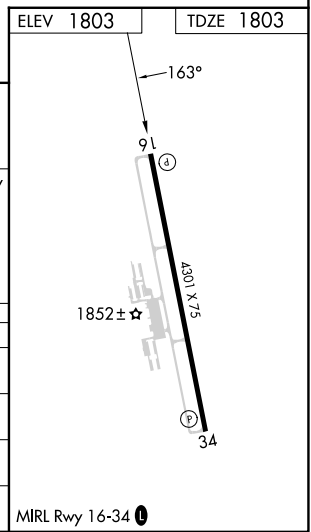

WAAS CH 77809 W16A	APP CRS 163°	Rwy Idg 4301 TDZE 1803 Apt Elev 1803
--	------------------------	---

RNAV (GPS) RWY 16

AURORA MUNI/AL POTTER FLD (AUH)

⚠ Baro-VNAV NA when using Grand Island altimeter setting. For uncompensated Baro-VNAV systems, LNAV/VNAV NA below -18°C (0°F) or above 54°C (130°F). DME/DME RNP-0.3 NA. Visibility reduction by helicopters NA. When local altimeter setting not received, use Grand Island altimeter setting and increase all DA 41 feet and all MDA 60 feet and LPV all Cts visibility ¼ mile. VDP NA when using Grand Island altimeter setting.

MISSED APPROACH:
Climb to 3400 direct EBWIX and hold.

AWOS-3 121.225	MINNEAPOLIS CENTER 119.4 278.8	UNICOM 122.8 (CTAF) 0
--------------------------	--	---------------------------------

CATEGORY	A	B	C	D
LPV DA	2102-1	299 (300-1)		NA
LNAV/VNAV DA	2133-1¼	330 (400-1¼)		NA
LNAV MDA	2160-1	357 (400-1)		NA
C CIRCLING	2300-1 497 (500-1)	2340-1 537 (600-1)		NA