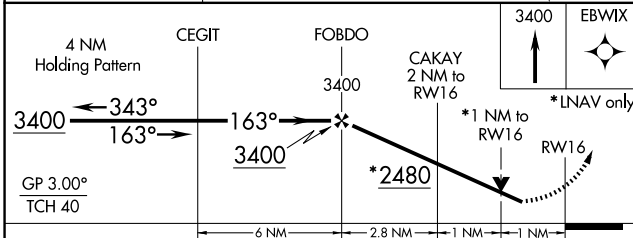

WAAS CH 77809 W16A	APP CRS 163°	Rwy Idg 4301 TDZE 1803 Apt Elev 1803
--	------------------------	---

RNAV (GPS) RWY 16

AURORA MUNI/AL POTTER FLD (AUH)

⚠ Baro-VNAV NA when using Grand Island altimeter setting. For uncompensated Baro-VNAV systems, LNAV/VNAV NA below -18°C (0°F) or above 54°C (130°F). DME/DME RNP-0.3 NA. Visibility reduction by helicopters NA. When local altimeter setting not received, use Grand Island altimeter setting and increase all DA 41 feet and all MDA 60 feet and LPV all Cts visibility ¼ mile. VDP NA when using Grand Island altimeter setting.

MISSED APPROACH:
Climb to 3400 direct EBWIX and hold.

AWOS-3 121.225	MINNEAPOLIS CENTER 119.4 278.8	UNICOM 122.8 (CTAF) 0
--------------------------	--	---------------------------------

CATEGORY	A	B	C	D
LPV DA	2102-1	299 (300-1)		NA
LNAV/VNAV DA	2133-1¼	330 (400-1¼)		NA
LNAV MDA	2160-1	357 (400-1)		NA
C CIRCLING	2300-1 497 (500-1)	2340-1 537 (600-1)		NA