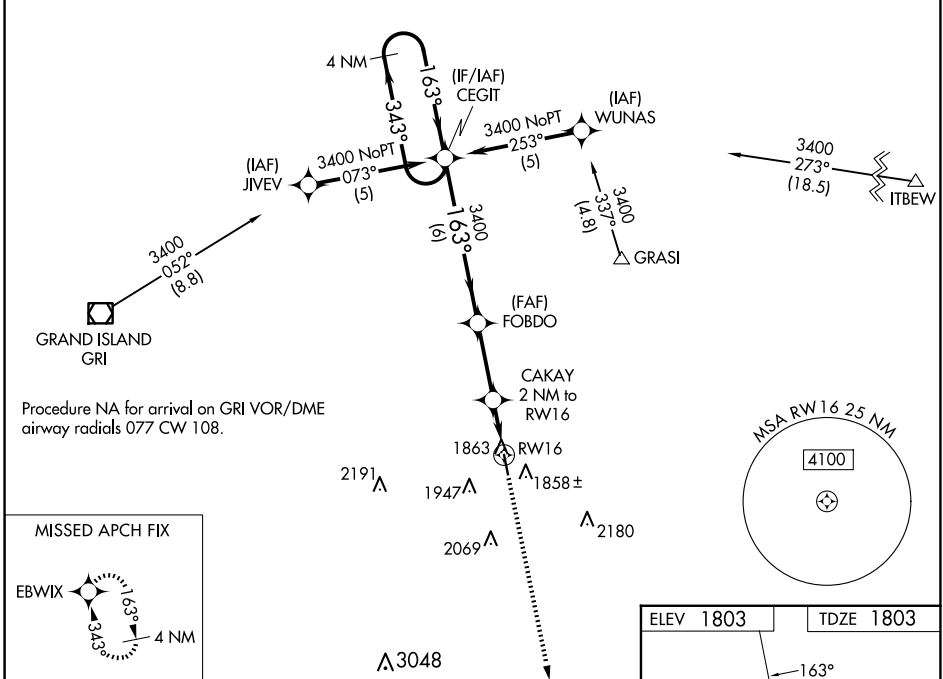

WAAS CH 77809 W16A	APP CRS 163°	Rwy Idg 4301 TDZE 1803 Apt Elev 1803
--	------------------------	---

RNAV (GPS) RWY 16

AURORA MUNI/AL POTTER FLD (AUH)

⚠ Baro-VNAV NA when using Grand Island altimeter setting. For uncompensated Baro-VNAV systems, LNAV/VNAV NA below -18°C (0°F) or above 54°C (130°F). DME/DME RNP-0.3 NA. Visibility reduction by helicopters NA. When local altimeter setting not received, use Grand Island altimeter setting and increase all DA 41 feet and all MDA 60 feet and LPV all Cts visibility ¼ mile. VDP NA when using Grand Island altimeter setting.

MISSED APPROACH:
Climb to 3400 direct EBWIX and hold.

AWOS-3 121.225	MINNEAPOLIS CENTER 119.4 278.8	UNICOM 122.8 (CTAF) 0
--------------------------	--	---------------------------------

CATEGORY	A	B	C	D
LPV DA	2102-1	299 (300-1)		NA
LNAV/VNAV DA	2133-1¼	330 (400-1¼)		NA
LNAV MDA	2160-1	357 (400-1)		NA
C CIRCLING	2300-1 497 (500-1)	2340-1 537 (600-1)		NA

NC-2, 15 MAY 2025 to 12 JUN 2025

NC-2, 15 MAY 2025 to 12 JUN 2025