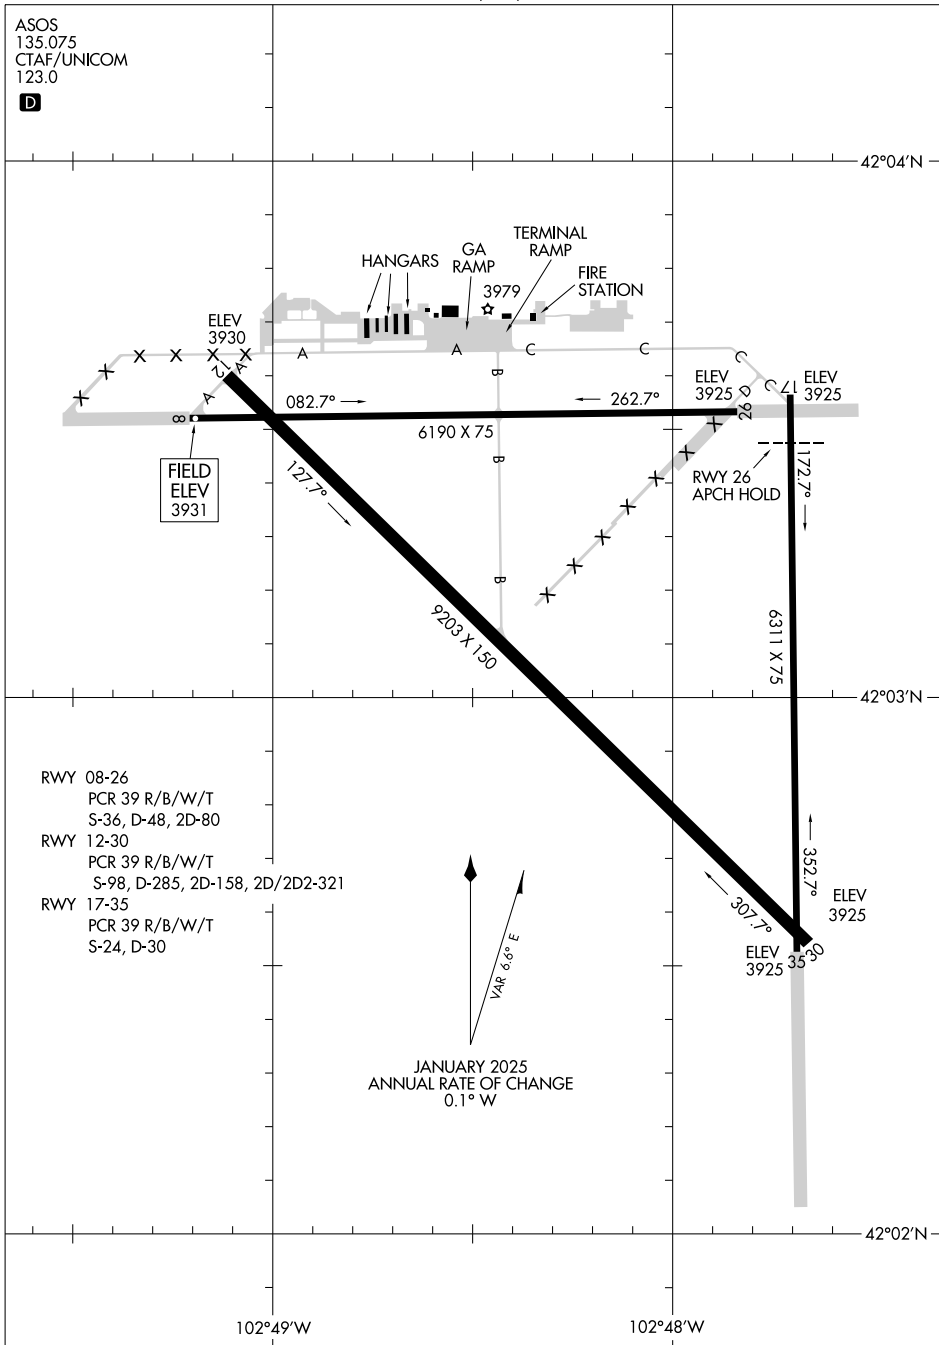

25107

AIRPORT DIAGRAM

AL-16 (FAA)

ALLIANCE MUNI (A.I.A.)
ALLIANCE, NEBRASKA

ASOS
135.075
CTAF/UNICOM
123.0

NC-2, 15 MAY 2025 to 12 JUN 2025

NC-2, 15 MAY 2025 to 12 JUN 2025

AIRPORT DIAGRAM