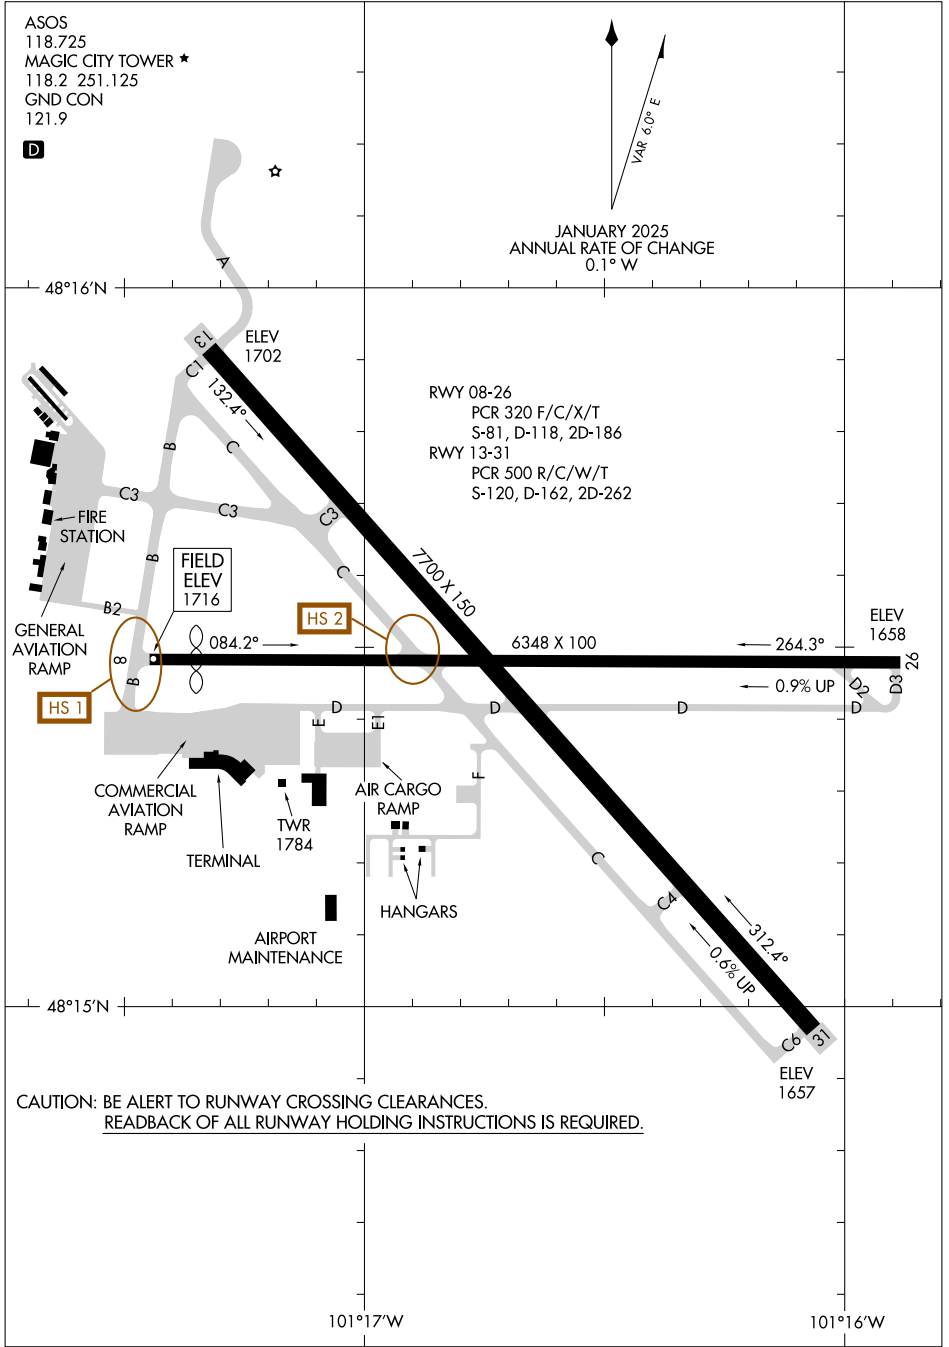

25107

AIRPORT DIAGRAM

AL-635 (FAA)

MINOT INTL (MOT)
MINOT, NORTH DAKOTA

ASOS
118.725
MAGIC CITY TOWER ★
118.2 251.125
GND CON
121.9

D

VAR 5.0° E
JANUARY 2025
ANNUAL RATE OF CHANGE
0.1° W

NC-1, 15 MAY 2025 to 12 JUN 2025

NC-1, 15 MAY 2025 to 12 JUN 2025

CAUTION: BE ALERT TO RUNWAY CROSSING CLEARANCES.
READBACK OF ALL RUNWAY HOLDING INSTRUCTIONS IS REQUIRED.

AIRPORT DIAGRAM

25107

MINOT, NORTH DAKOTA
MINOT INTL (MOT)