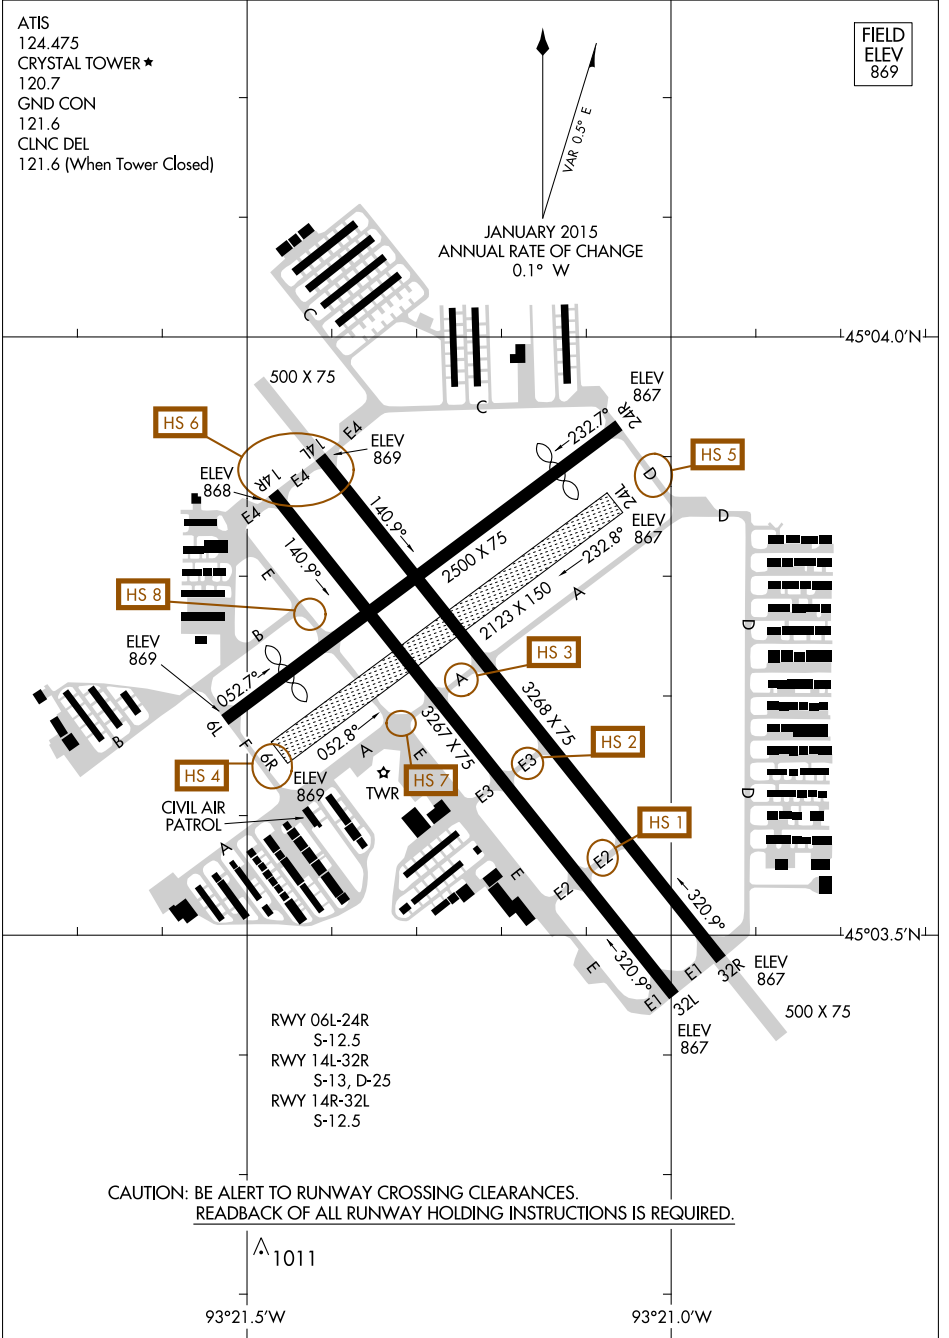

AIRPORT DIAGRAM

AL-5158 (FAA)

CRYSTAL (MIC)
MINNEAPOLIS, MINNESOTA

NC-1, 01 FEB 2018 to 01 MAR 2018

NC-1, 01 FEB 2018 to 01 MAR 2018

AIRPORT DIAGRAM

MINNEAPOLIS, MINNESOTA
CRYSTAL (MIC)