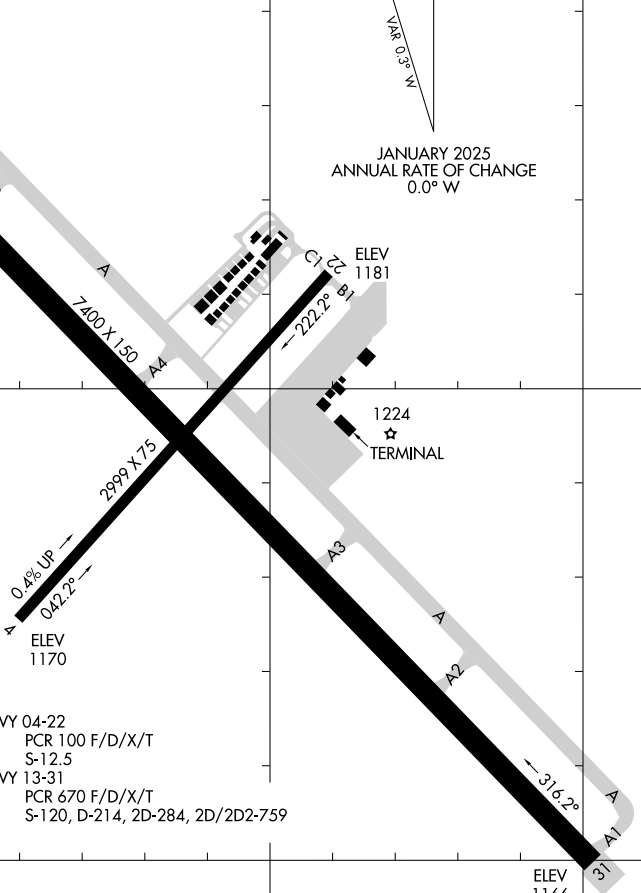

# AIRPORT DIAGRAM

AL-5092 (FAA)

FALLS INTL/EINARSON FLD (INL)  
INTERNATIONAL FALLS, MINNESOTA

ASOS  
120.0  
CTAF/UNICOM  
122.8  
**D**

48°34.5'N

48°34.0'N

48°33.5'N

93°24.5'W

93°24.0'W

93°23.5'W

FIELD  
ELEV  
1184

JANUARY 2025  
ANNUAL RATE OF CHANGE  
0.0° W

RWY 04-22  
PCR 100 F/D/X/T  
S-12.5

RWY 13-31  
PCR 670 F/D/X/T  
S-120, D-214, 2D-284, 2D/2D2-759

ELEV  
1170

ELEV  
1181