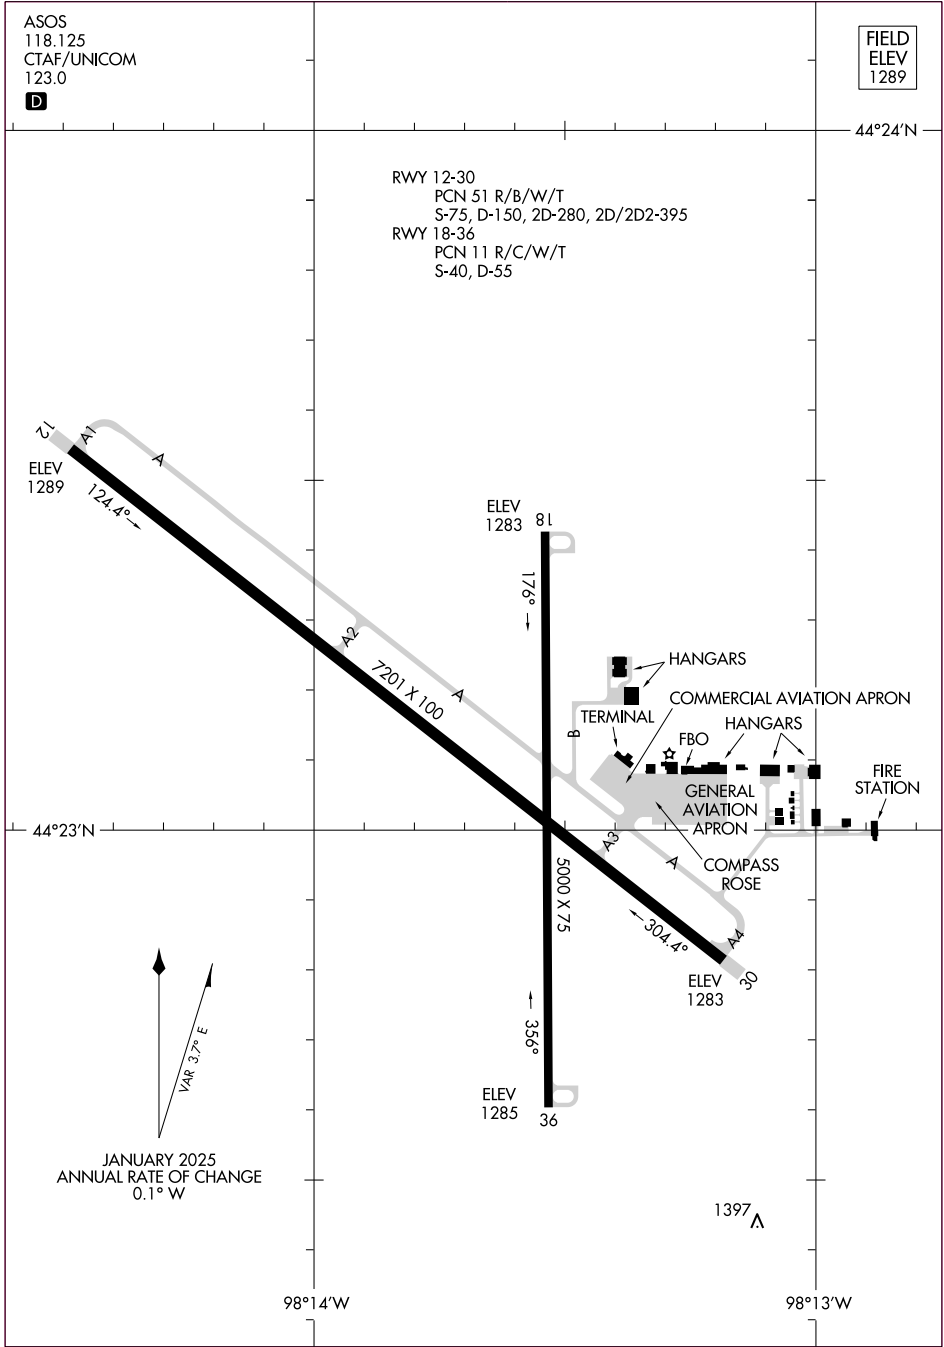

# AIRPORT DIAGRAM

AL-202 (FAA)

HURON RGNL (HON)  
HURON, SOUTH DAKOTA

ASOS  
118.125  
CTAF/UNICOM  
123.0

FIELD  
ELEV  
1289

44°24'N

RWY 12-30  
PCN 51 R/B/W/T  
S-75, D-150, 2D-280, 2D/2D2-395  
RWY 18-36  
PCN 11 R/C/W/T  
S-40, D-55

NC-1, 15 MAY 2025 to 12 JUN 2025

NC-1, 15 MAY 2025 to 12 JUN 2025

44°23'N

98°14'W

98°13'W

# AIRPORT DIAGRAM

HURON, SOUTH DAKOTA  
HURON RGNL (HON)

25107