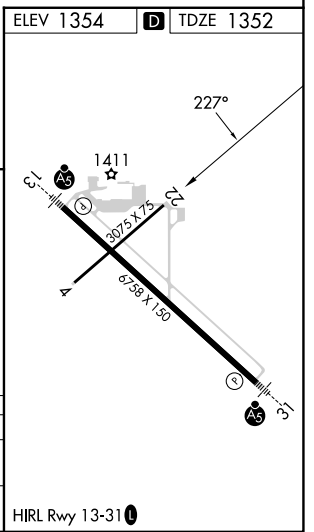

NC-1, 15 MAY 2025 to 12 JUN 2025

NC-1, 15 MAY 2025 to 12 JUN 2025