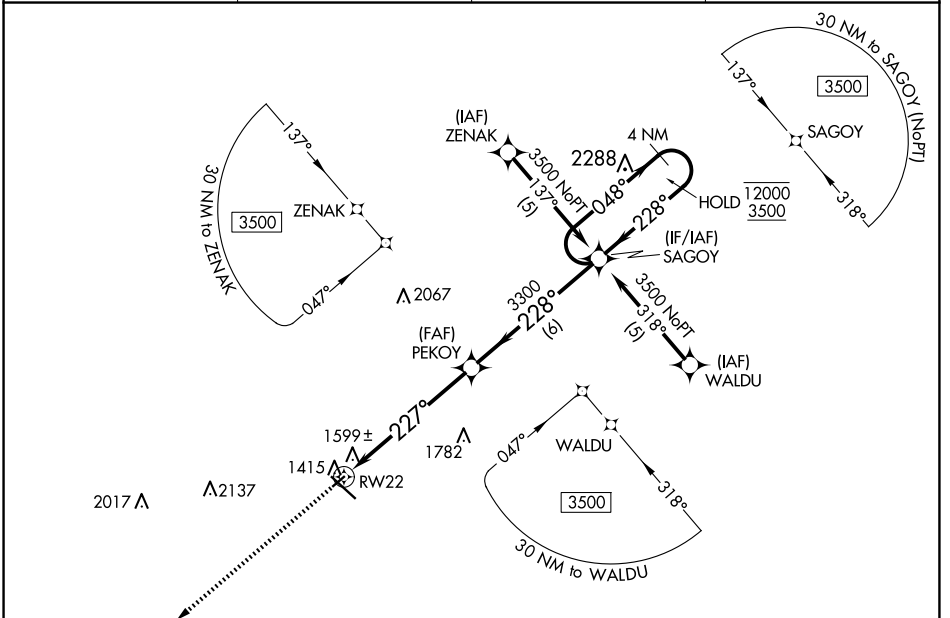

APP CRS 227°	Rwy Idg TDZE Apt Elev	3075 1352 1354
------------------------	-----------------------------	---

RNAV (GPS) RWY 22

RANGE RGNL (HIB)

RNP APCH - GPS.		MISSED APPROACH: Climb to 3500 direct SEYOP and hold.	
ASOS 126.425	DULUTH APP CON 125.45 233.7	CLINC DEL 127.4	UNICOM 123.0 (CTAF) 0

ELEV 1354	TDZE 1352
SEYOP	SEYOP
3500	SEYOP
CATEGORY	A B C D
LNAV MDA	1860-1 508 (600-1) NA
CIRCLING	1900-1 546 (600-1) NA

NC-1, 15 MAY 2025 to 12 JUN 2025

NC-1, 15 MAY 2025 to 12 JUN 2025