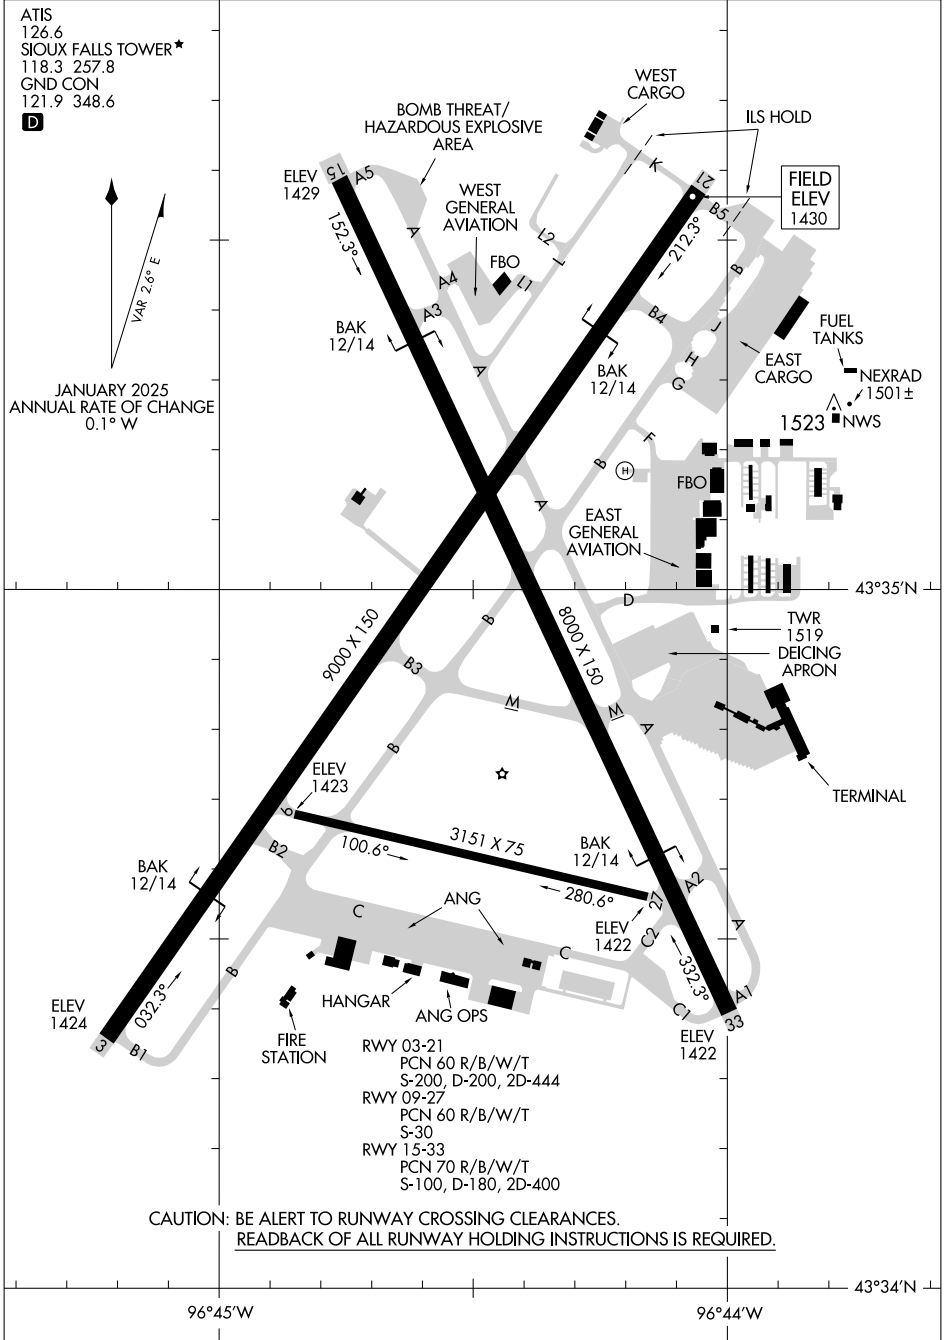

AIRPORT DIAGRAM

AL-396 (FAA)

JOE FOSS FLD (FSD)
SIOUX FALLS, SOUTH DAKOTA

NC-1, 15 MAY 2025 to 12 JUN 2025

NC-1, 15 MAY 2025 to 12 JUN 2025

AIRPORT DIAGRAM

SIOUX FALLS, SOUTH DAKOTA
JOE FOSS FLD (FSD)