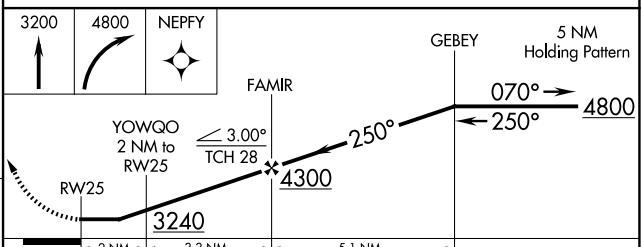

WAAS CH 82534 W25A	APP CRS 250°	Rwy Idg TDZE Apt Elev	4700 2592 2592
--	------------------------	-----------------------------	---

RNAV (GPS) RWY 25

DICKINSON/THEODORE ROOSEVELT RGNL (DIK)

RNP APCH.		MISSED APPROACH: Climb to 3200 then climbing right turn to 4800 direct NEPFY and hold.
ASOS 118.375	MINNEAPOLIS CENTER 124.25 236.825	UNICOM 123.0 (CTAF) 0

ELEV	2592	D	TDZE	2592
------	------	----------	------	------

CATEGORY	A	B	C	D
LP MDA	2980-1	388 (400-1)	2980-1½	388 (400-1½)
LNAV MDA	3060-1	468 (500-1)	3060-1¾	468 (500-1¾)
C CIRCLING	3080-1 488 (500-1)	3100-1 508 (600-1)	3120-1½ 528 (600-1½)	3220-2 628 (700-2)