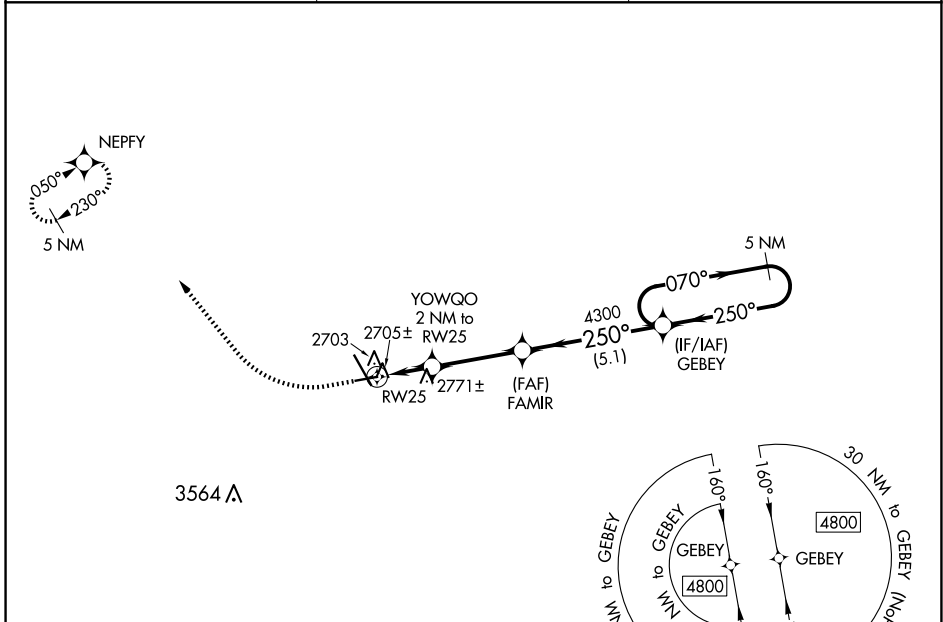

WAAS CH 82534 W25A	APP CRS 250°	Rwy Idg TDZE Apt Elev	4700 2592 2592
--	------------------------	-----------------------------	---

RNAV (GPS) RWY 25

DICKINSON/THEODORE ROOSEVELT RGNL (DIK)

RNP APCH.		MISSED APPROACH: Climb to 3200 then climbing right turn to 4800 direct NEPFY and hold.
ASOS 118.375	MINNEAPOLIS CENTER 124.25 236.825	UNICOM 123.0 (CTAF) 0

ELEV	2592	D	TDZE	2592
------	------	----------	------	------

CATEGORY	A	B	C	D
LP MDA	2980-1	388 (400-1)	2980-1½	388 (400-1½)
LNAV MDA	3060-1	468 (500-1)	3060-1¾	468 (500-1¾)
C CIRCLING	3080-1 488 (500-1)	3100-1 508 (600-1)	3120-1½ 528 (600-1½)	3220-2 628 (700-2)

NC-1, 15 MAY 2025 to 12 JUN 2025

NC-1, 15 MAY 2025 to 12 JUN 2025