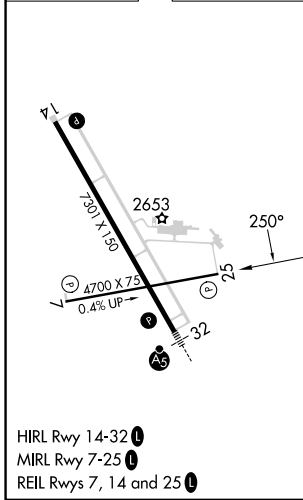

WAAS CH 82534 W25A	APP CRS 250°	Rwy Idg TDZE Apt Elev	4700 2592 2592
--	------------------------	-----------------------------	---

RNAV (GPS) RWY 25

DICKINSON/THEODORE ROOSEVELT RGNL (DIK)

RNP APCH.		MISSED APPROACH: Climb to 3200 then climbing right turn to 4800 direct NEPFY and hold.
ASOS 118.375	MINNEAPOLIS CENTER 124.25 236.825	UNICOM 123.0 (CTAF) 0

ELEV	2592	D	TDZE	2592
------	------	----------	------	------

CATEGORY	A	B	C	D
LP MDA	2980-1	388 (400-1)	2980-1½	388 (400-1½)
LNAV MDA	3060-1	468 (500-1)	3060-1¾	468 (500-1¾)
C CIRCLING	3080-1 488 (500-1)	3100-1 508 (600-1)	3120-1½ 528 (600-1½)	3220-2 628 (700-2)