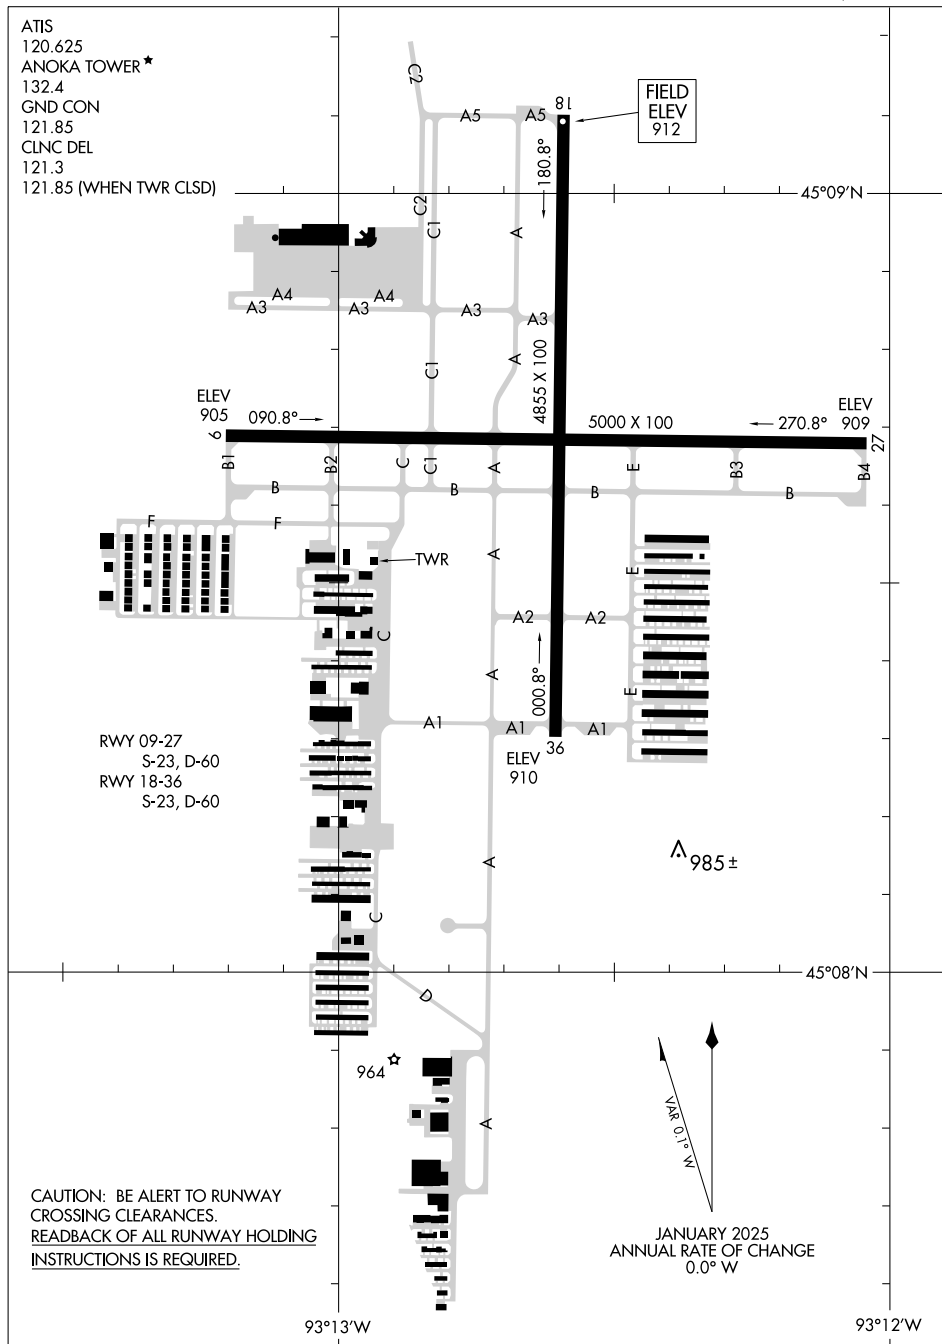

# AIRPORT DIAGRAM

ANOKA COUNTY/BLAINE (JANES FLD) (ANE)  
AL-5202 (FAA) MINNEAPOLIS, MINNESOTA

ATIS  
 120.625  
 ANOKA TOWER ★  
 132.4  
 GND CON  
 121.85  
 CLNC DEL  
 121.3  
 121.85 (WHEN TWR CLSD)

NC-1, 15 MAY 2025 to 12 JUN 2025

NC-1, 15 MAY 2025 to 12 JUN 2025

CAUTION: BE ALERT TO RUNWAY CROSSING CLEARANCES.  
 READBACK OF ALL RUNWAY HOLDING INSTRUCTIONS IS REQUIRED.

AIRPORT DIAGRAM  
 25107

MINNEAPOLIS, MINNESOTA  
 ANOKA COUNTY/BLAINE (JANES FLD) (ANE)