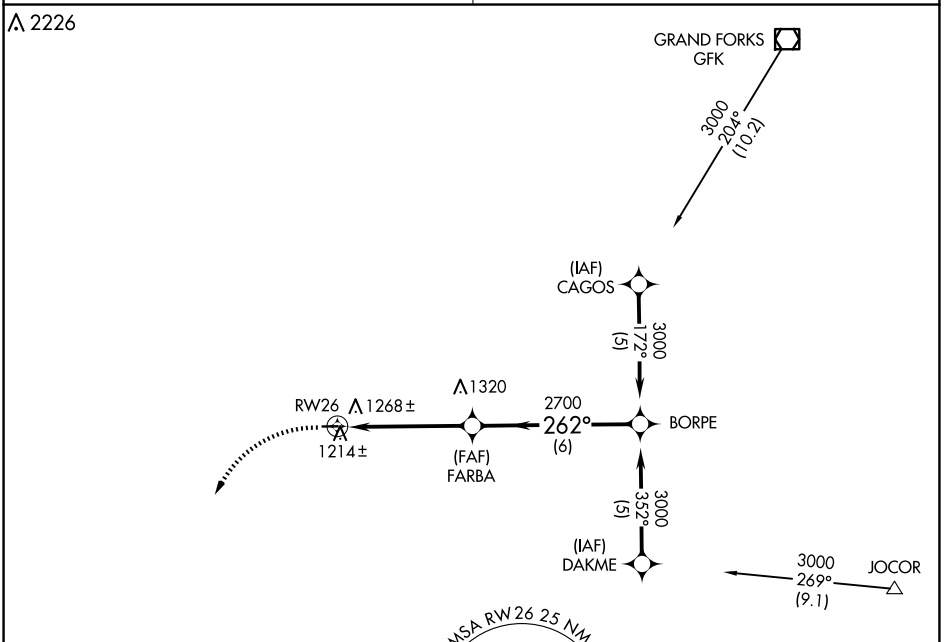

APP CRS	Rwy Idg	3160
262°	TDZE	1117
	Apt Elev	1117

RNAV (GPS) RWY 26

NORTHWOOD MUNI/VINCE FLD (4V4)

RNP APCH - GPS.	MISSED APPROACH: Climb to 1800 then climbing left turn to 3500 direct UNIZY WP and hold.
Use Grand Forks Intl altimeter setting. NA	
GRAND FORKS APP CON★ 118.1 318.1	UNICOM 122.8 (CTAF) 0

ELEV 1117	TDZE 1117
-----------	-----------

CATEGORY	A	B	C	D
RNAV MDA	1660-1	543 (600-1)	NA	
CIRCLING	1720-1	603 (700-1)	NA	

MIRL Rwy 8-26 0

NC-1, 15 MAY 2025 to 12 JUN 2025

NC-1, 15 MAY 2025 to 12 JUN 2025