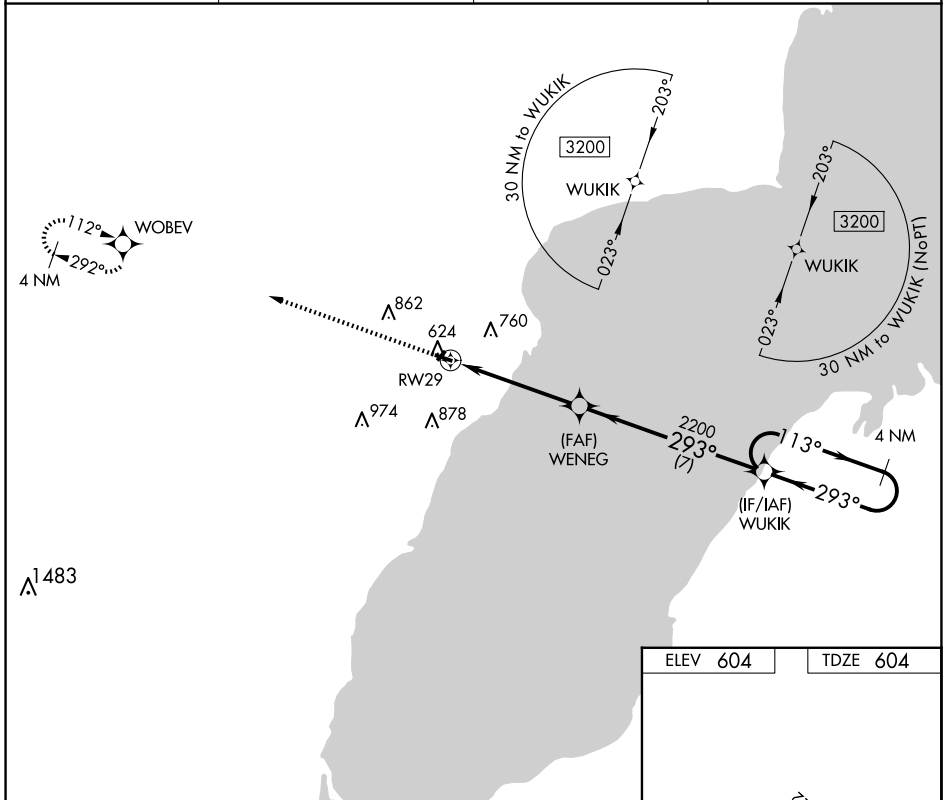

APP CRS	Rwy Idg	3199
293°	TDZE	604
	Apt Elev	604

RNAV (GPS) RWY 29

OCONTO/J DOUGLAS BAKE MUNI (OCQ)

RNP APCH - GPS.	<p>When local altimeter setting not received, use Menominee, WI altimeter setting. Procedure NA at night. Rwy 29 helicopter visibility reduction below 3/4 SM NA. Circling NA to Rwy's 4 and 22.</p>	<p>MISSED APPROACH: Climb to 3200 direct WOBEV and hold.</p>
-----------------	--	--

AWOS-3 120.925	MNM AWOS-3PT 121.45	GREEN BAY APP CON ★ 120.3 338.2	UNICOM 122.8 (CTAF) 0
--------------------------	-------------------------------	---	--

3200	WOBEV	WUKIK	4 NM Holding Pattern
↑	✦		
WENEG		2200	3200
RWY 29		293°	113°
3.00° TCH 40		293°	293°
4.9 NM		7 NM	
CATEGORY	A	B	C
LNVA MDA	1120-1	516 (600-1)	1120-1 3/8 516 (600-1 3/8)
CIRCLING	1120-1 516 (600-1)	1220-1 616 (700-1)	1260-1 3/4 656 (700-1 3/4)

EC-3, 15 MAY 2025 to 12 JUN 2025

EC-3, 15 MAY 2025 to 12 JUN 2025