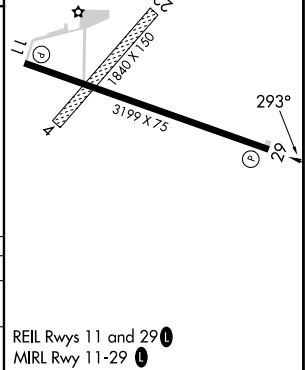

APP CRS	Rwy Idg	3199
293°	TDZE	604
	Apt Elev	604

RNAV (GPS) RWY 29

OCONTO/J DOUGLAS BAKE MUNI (OCQ)

RNP APCH - GPS.	<p>When local altimeter setting not received, use Menominee, WI altimeter setting. Procedure NA at night. Rwy 29 helicopter visibility reduction below 3/4 SM NA. Circling NA to Rwy's 4 and 22.</p>	<p>MISSED APPROACH: Climb to 3200 direct WOBEV and hold.</p>
-----------------	--	--

AWOS-3 120.925	MNM AWOS-3PT 121.45	GREEN BAY APP CON ★ 120.3 338.2	UNICOM 122.8 (CTAF) 0
--------------------------	-------------------------------	---	--

3200	WOBEV	WUKIK	4 NM Holding Pattern
↑	✦		
WENEG		2200	3200
RWY 29		293°	113°
3.00° TCH 40		293°	293°
4.9 NM		7 NM	
CATEGORY	A	B	C
LNVA MDA	1120-1	516 (600-1)	1120-1 3/8 516 (600-1 3/8)
CIRCLING	1120-1 516 (600-1)	1220-1 616 (700-1)	1260-1 3/4 656 (700-1 3/4)