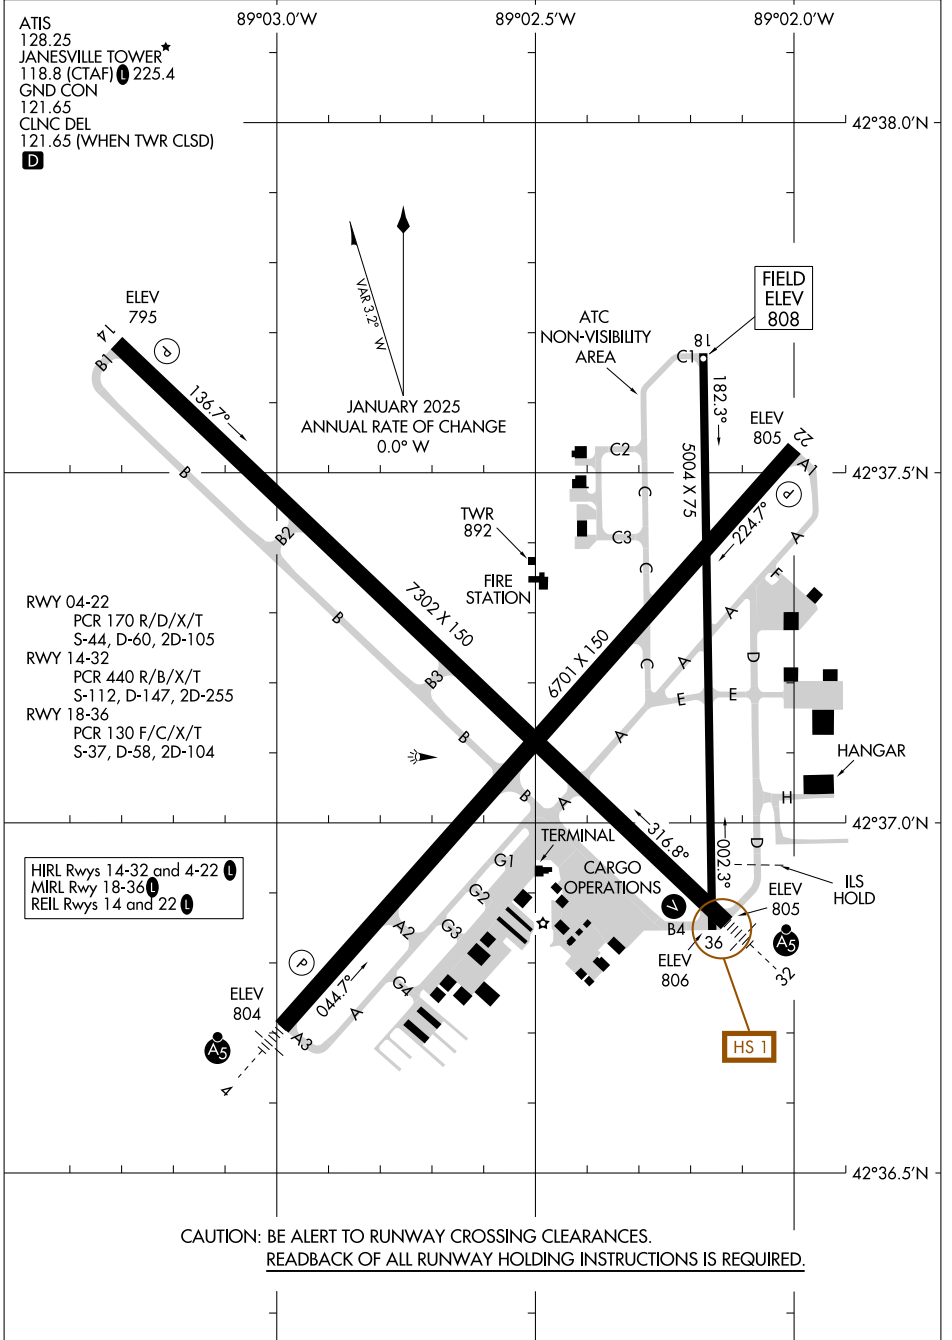

AIRPORT DIAGRAM

AL-938 (FAA)

SOUTHERN WISCONSIN RGNL (JVL)
JANESVILLE, WISCONSIN

EC-3, 15 MAY 2025 to 12 JUN 2025

EC-3, 15 MAY 2025 to 12 JUN 2025