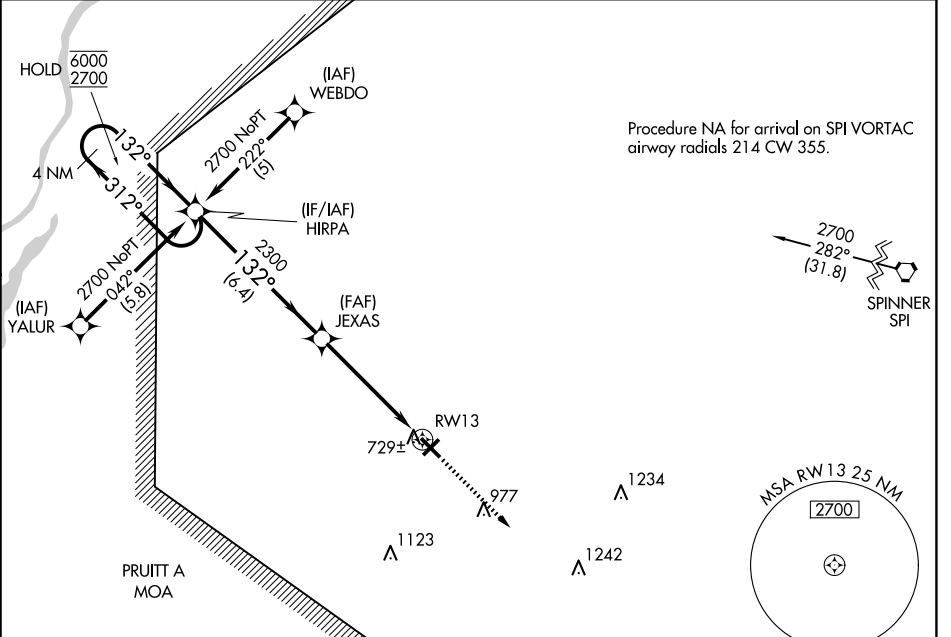

APP CRS	Rwy Idg	5000
132°	TDZE	622
	Apt Elev	624

RNAV (GPS) RWY 13

JACKSONVILLE MUNI (IJX)

RNP APCH - GPS.	

MISSED APPROACH: Climb to 2700 direct JARKA and hold.

AWOS-3PT 120.525	SAINT LOUIS APP CON ★ 126.15 323.0	CLNC DEL 118.45	UNICOM 122.8 (CTAF)
----------------------------	--	---------------------------	-------------------------------

Procedure NA for arrival on SPI VORTAC airway radials 214 CW 355.

EC-3, 15 MAY 2025 to 12 JUN 2025

EC-3, 15 MAY 2025 to 12 JUN 2025

ELEV 624	TDZE 622
----------	----------

REIL Rwy 13, 22 and 31

MIRL Rwy 4-22 and 13-31

4 NM Holding Pattern	HIRPA	JEXAS	1 NM to RW13	RW13
6000 / 2700	← 312° / 132° →	132°	3.04' TCH 36	
	6.4 NM	4.1 NM	1 NM	

CATEGORY	A	B	C	D
LNAV MDA	980-1 358 (400-1)			
CIRCLING	1040-1 416 (500-1)	1080-1 456 (500-1)	1280-1¾ 656 (700-1¾)	1360-2¼ 736 (800-2¼)