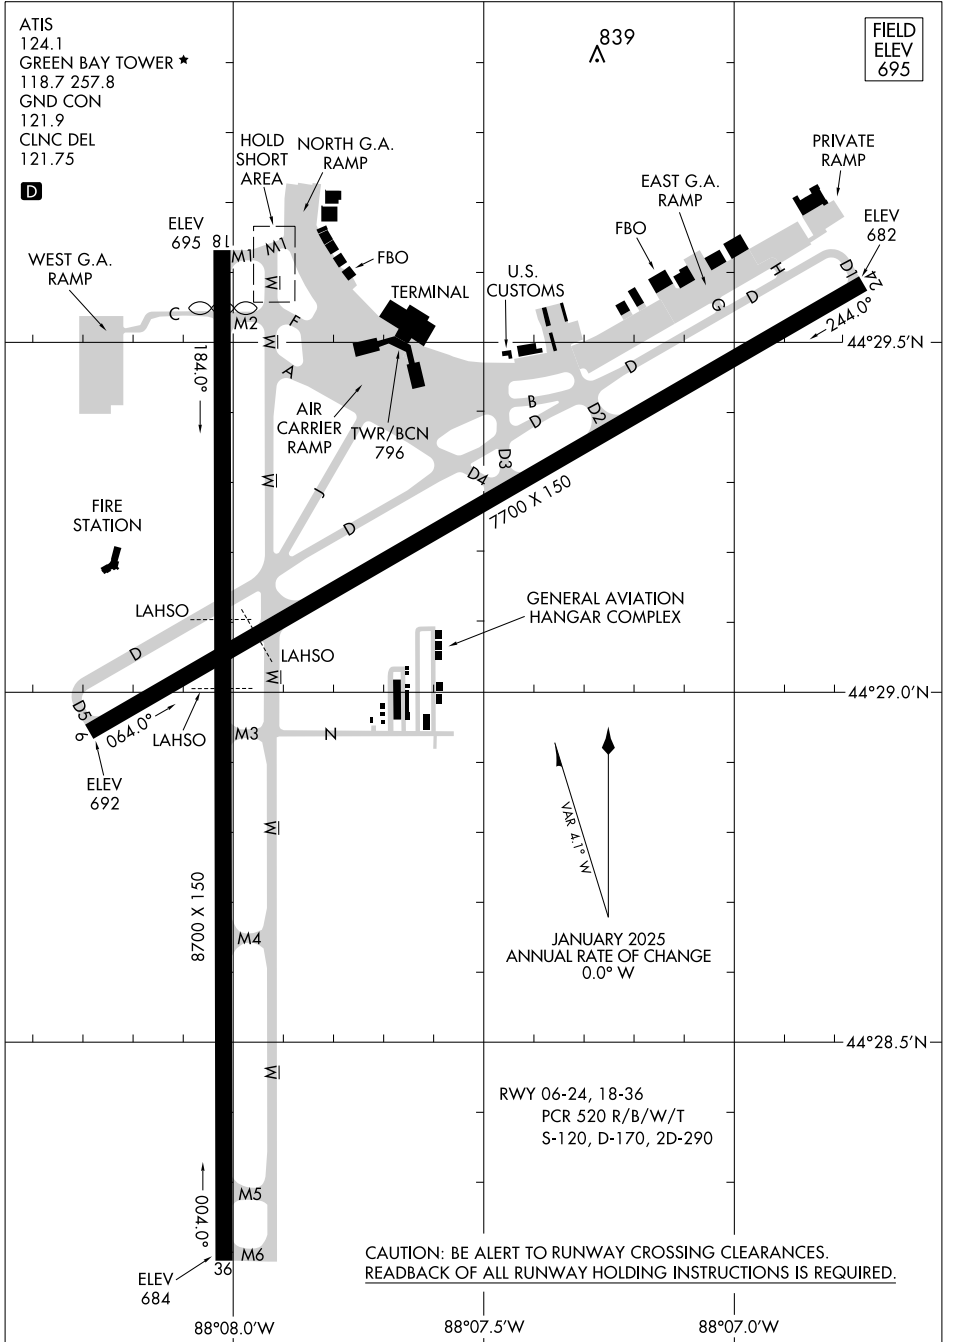

25107

AIRPORT DIAGRAM

GREEN BAY/AUSTIN STRAUBEL INTL (G.R.B)

AL-873 (FAA)

GREEN BAY, WISCONSIN

EC-3, 15 MAY 2025 to 12 JUN 2025

EC-3, 15 MAY 2025 to 12 JUN 2025

AIRPORT DIAGRAM