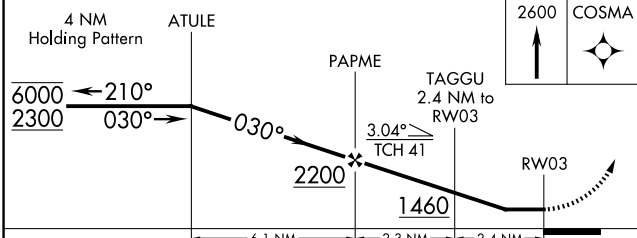

RNAV (GPS) RWY 3

VERMILION RGNL (DNTV)

APP CRS 030°	Rwy Idg 6006
	TDZE 674
	Apt Elev 697

RNP APCH - GPS.

▼ Circling NA to Rwy 12 and 30.
▲ Rwy 3 helicopter visibility reduction below ¾ SM NA.

MISSED APPROACH: Climb to 2600 direct COSMA and hold.

AWOS-3
119.275

CHAMPAIGN APP CON ★
121.35 285.65

CLNC DEL
121.7

UNICOM
122.7 (CTAF) 0

EC-3, 15 MAY 2025 to 12 JUN 2025

EC-3, 15 MAY 2025 to 12 JUN 2025

ELEV 697	TDZE 674
----------	----------

CATEGORY	A	B	C	D
LNAV MDA	1120-1	446 (500-1)	1120-1½ 446 (500-1½)	1120-1½ 446 (500-1½)
CIRCLING	1160-1	463 (500-1)	1240-1½ 543 (600-1½)	1340-2 643 (700-2)