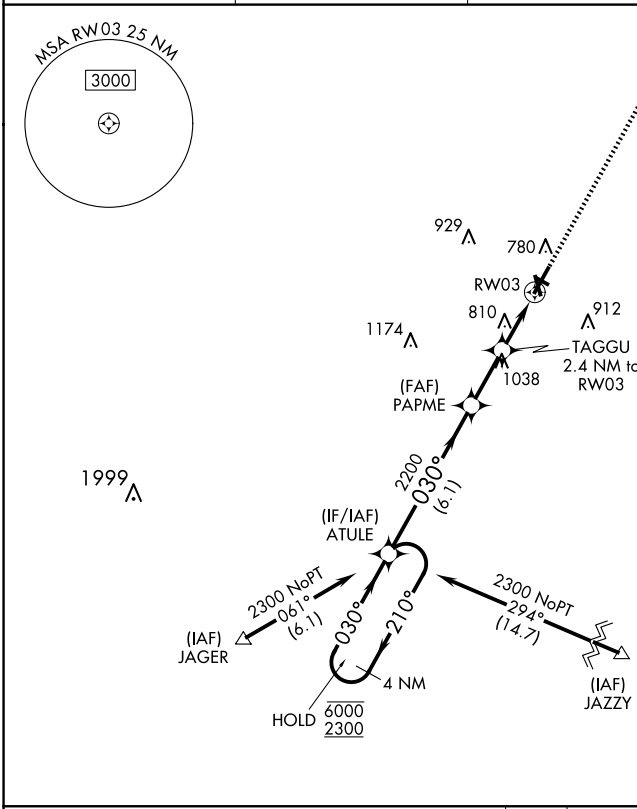

RNAV (GPS) RWY 3

VERMILION RGNL (DNTV)

APP CRS 030°	Rwy Idg 6006
	TDZE 674
	Apt Elev 697

RNP APCH - GPS.

▼ Circling NA to Rwy 12 and 30.
▲ Rwy 3 helicopter visibility reduction below ¾ SM NA.

MISSED APPROACH: Climb to 2600 direct COSMA and hold.

AWOS-3
119.275

CHAMPAIGN APP CON ★
121.35 285.65

CLNC DEL
121.7

UNICOM
122.7 (CTAF) 0

EC-3, 15 MAY 2025 to 12 JUN 2025

EC-3, 15 MAY 2025 to 12 JUN 2025

ELEV 697	TDZE 674
----------	----------

CATEGORY	A	B	C	D
LNAV MDA	1120-1	446 (500-1)	1120-1½ 446 (500-1½)	1120-1½ 446 (500-1½)
CIRCLING	1160-1	463 (500-1)	1240-1½ 543 (600-1½)	1340-2 643 (700-2)