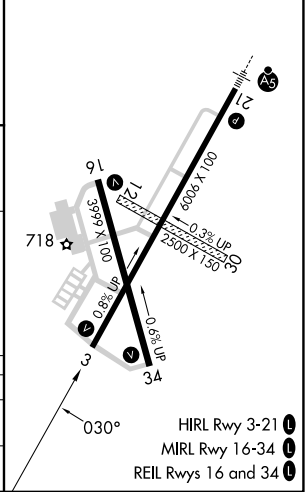

RNAV (GPS) RWY 3

VERMILION RGNL (DNTV)

APP CRS 030°	Rwy Idg 6006
	TDZE 674
	Apt Elev 697

RNP APCH - GPS.

▼ Circling NA to Rwy 12 and 30.
▲ Rwy 3 helicopter visibility reduction below ¾ SM NA.

MISSED APPROACH: Climb to 2600 direct COSMA and hold.

AWOS-3
119.275

CHAMPAIGN APP CON ★
121.35 285.65

CLNC DEL
121.7

UNICOM
122.7 (CTAF) 0

EC-3, 15 MAY 2025 to 12 JUN 2025

EC-3, 15 MAY 2025 to 12 JUN 2025

ELEV 697	TDZE 674
----------	----------

CATEGORY	A	B	C	D
LNAV MDA	1120-1	446 (500-1)	1120-1½ 446 (500-1½)	1120-1½ 446 (500-1½)
CIRCLING	1160-1	463 (500-1)	1240-1½ 543 (600-1½)	1340-2 643 (700-2)