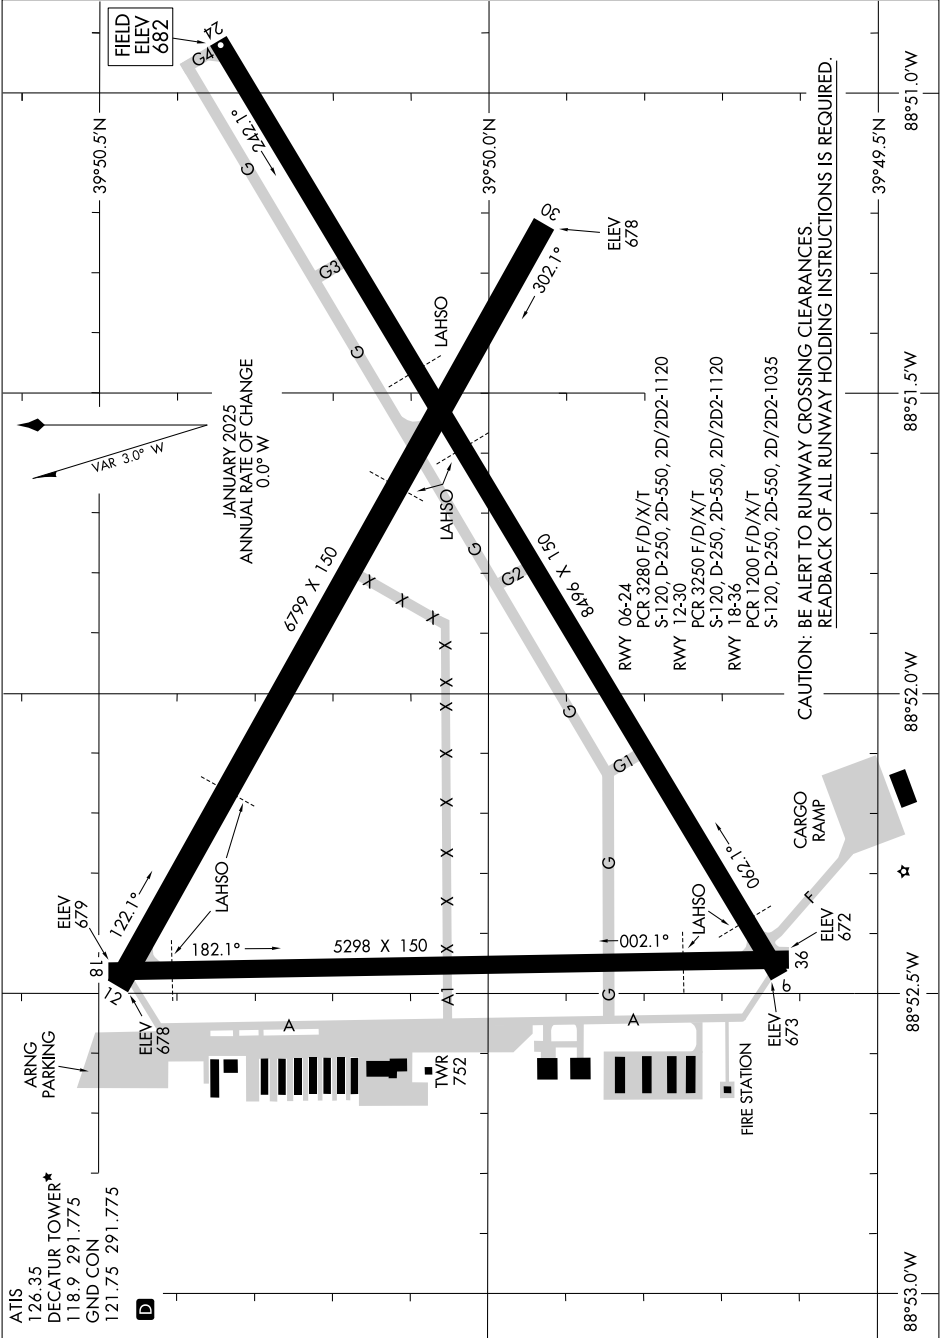

AIRPORT DIAGRAM

AL-710 (FAA)

DECATUR (DEC)
DECATUR, ILLINOIS

EC-3, 15 MAY 2025 to 12 JUN 2025

EC-3, 15 MAY 2025 to 12 JUN 2025

AIRPORT DIAGRAM

DECATUR, ILLINOIS
DECATUR (DEC)